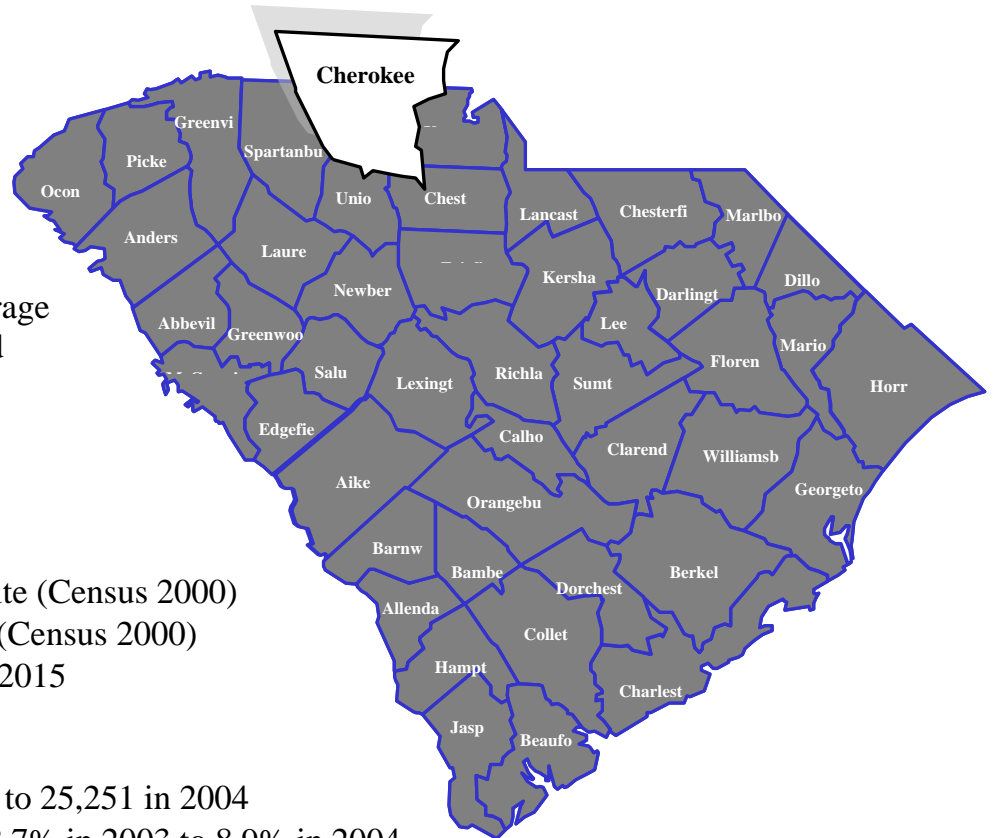

Spotlight on Cherokee County...

Location & Climate

- Located in the northern area of the state
- Surrounded by Spartanburg, Union, and York counties and North Carolina
- This climatic region has an average temperature of 58.5 degrees and experiences 48.24 inches of precipitation

Population

- 53,782 in 2004
- 76.9% white and 23.1% nonwhite (Census 2000)
- Median age was 35.3 years old (Census 2000)
- Estimated growth of 60,590 by 2015

Labor Force

- Decreased from 26,980 in 2003 to 25,251 in 2004
- Unemployment rate rose from 8.7% in 2003 to 8.9% in 2004