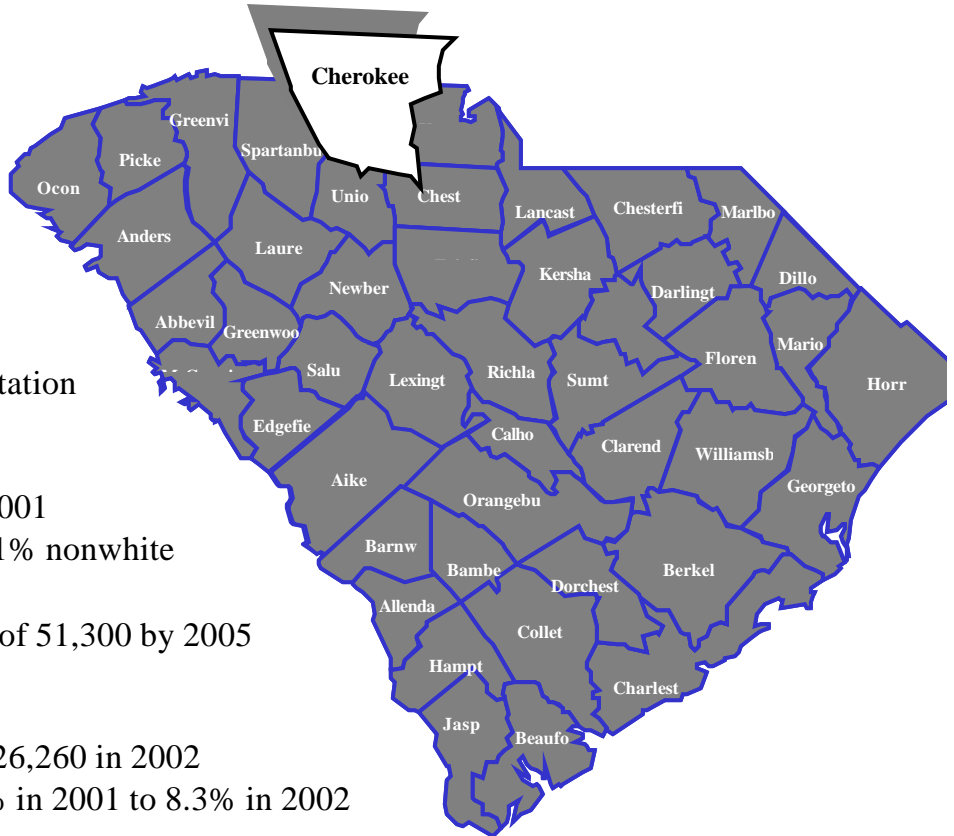

Spotlight on Cherokee County...

Location & Climate

- Located in the Northern area of the state
- Surrounded by Spartanburg, Union, and York Counties and North Carolina
- This climatic region has an average temperature of 58.5 degrees and experiences 48.24 inches of precipitation

Population

- Equaled approximately 53,161 in 2001
- Comprised of 76.9% white and 23.1% nonwhite
- Median age was 35.3 years old
- Has exceeded its estimated growth of 51,300 by 2005

Labor Force

- Decreased from 26,550 in 2001 to 26,260 in 2002
- Unemployment rate rose from 7.7% in 2001 to 8.3% in 2002