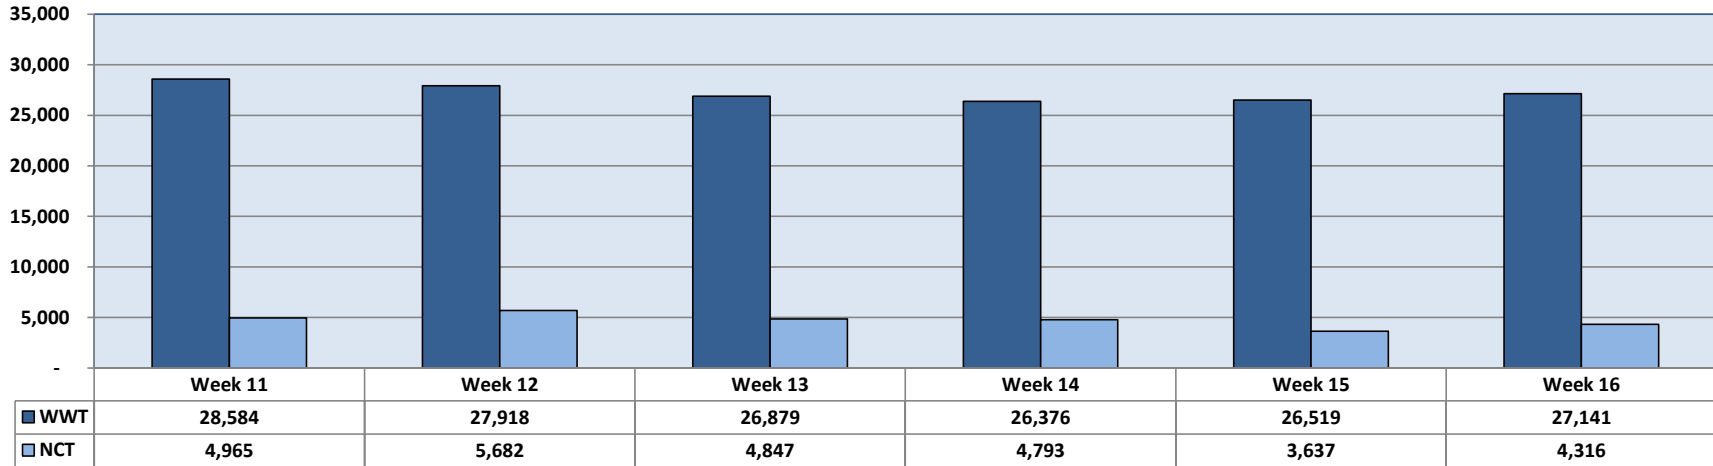

2020 Port of Charleston Container Vessel Calls

2020 Port of Charleston Crane Moves per Hour per Crane

2020 Port of Charleston Container Gate Transactions

2020 Port of Charleston Truck Turn Time / Per Transaction In Minutes