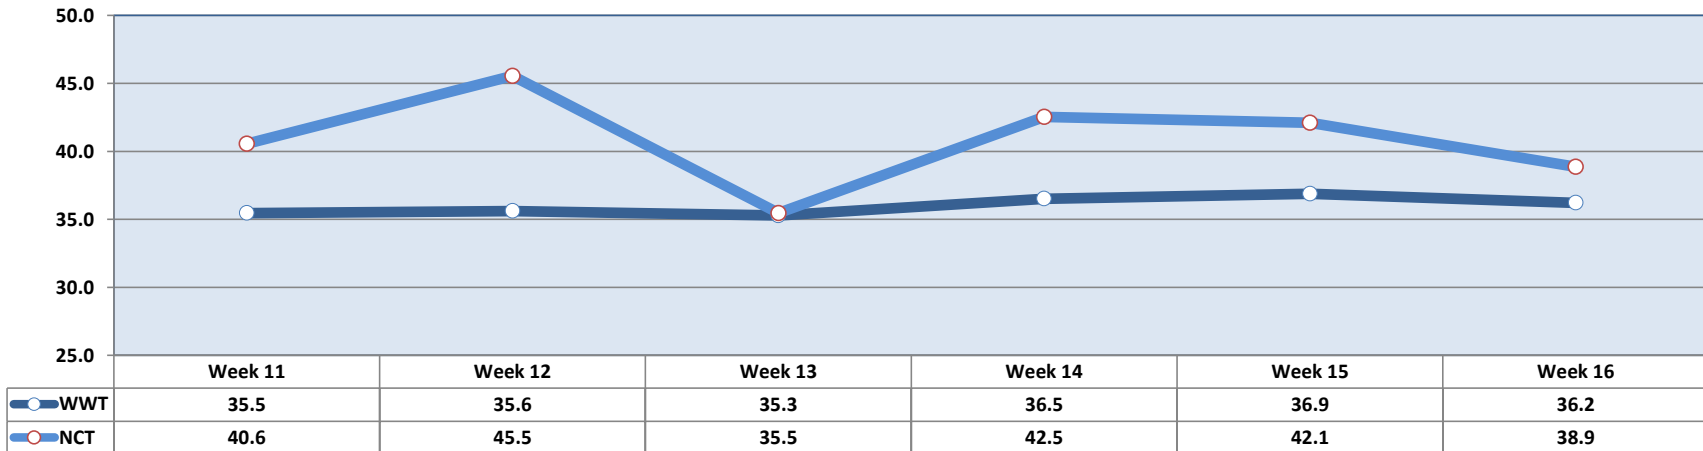

2020 Port of Charleston Container Vessel Calls

2020 Port of Charleston Crane Moves per Hour per Crane

2020 Port of Charleston Container Gate Transactions

2020 Port of Charleston Truck Turn Time / Per Transaction In Minutes