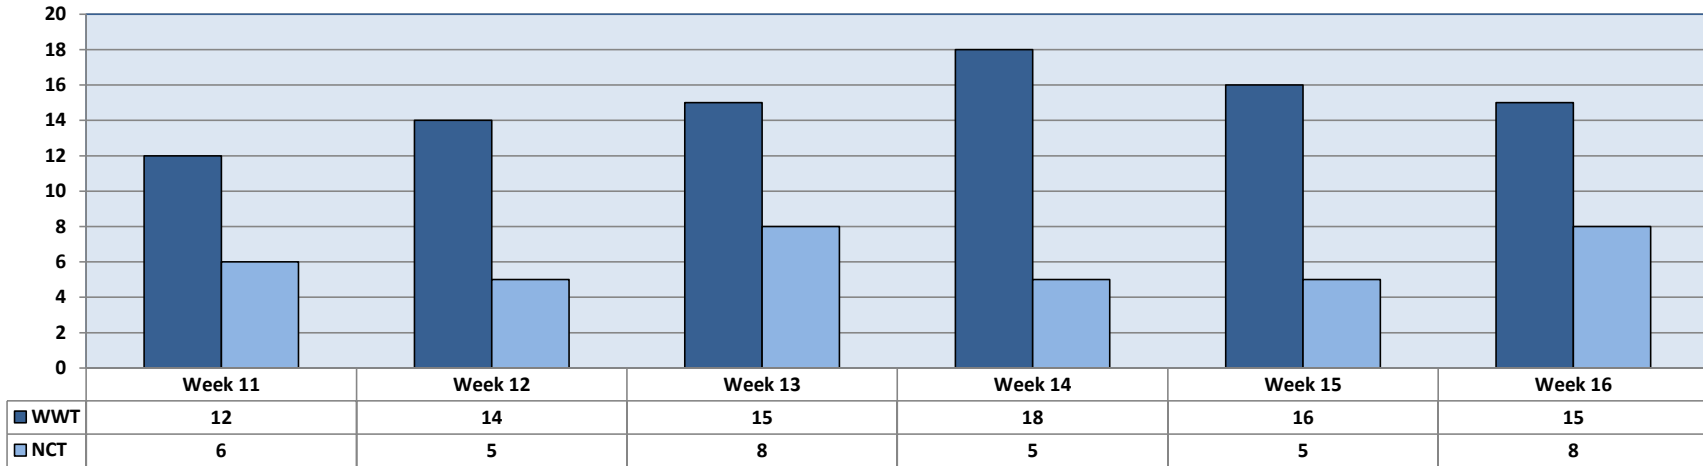

2020 Port of Charleston Container Vessel Calls

2020 Port of Charleston Crane Moves per Hour per Crane

2020 Port of Charleston Container Gate Transactions

2020 Port of Charleston Truck Turn Time / Per Transaction In Minutes