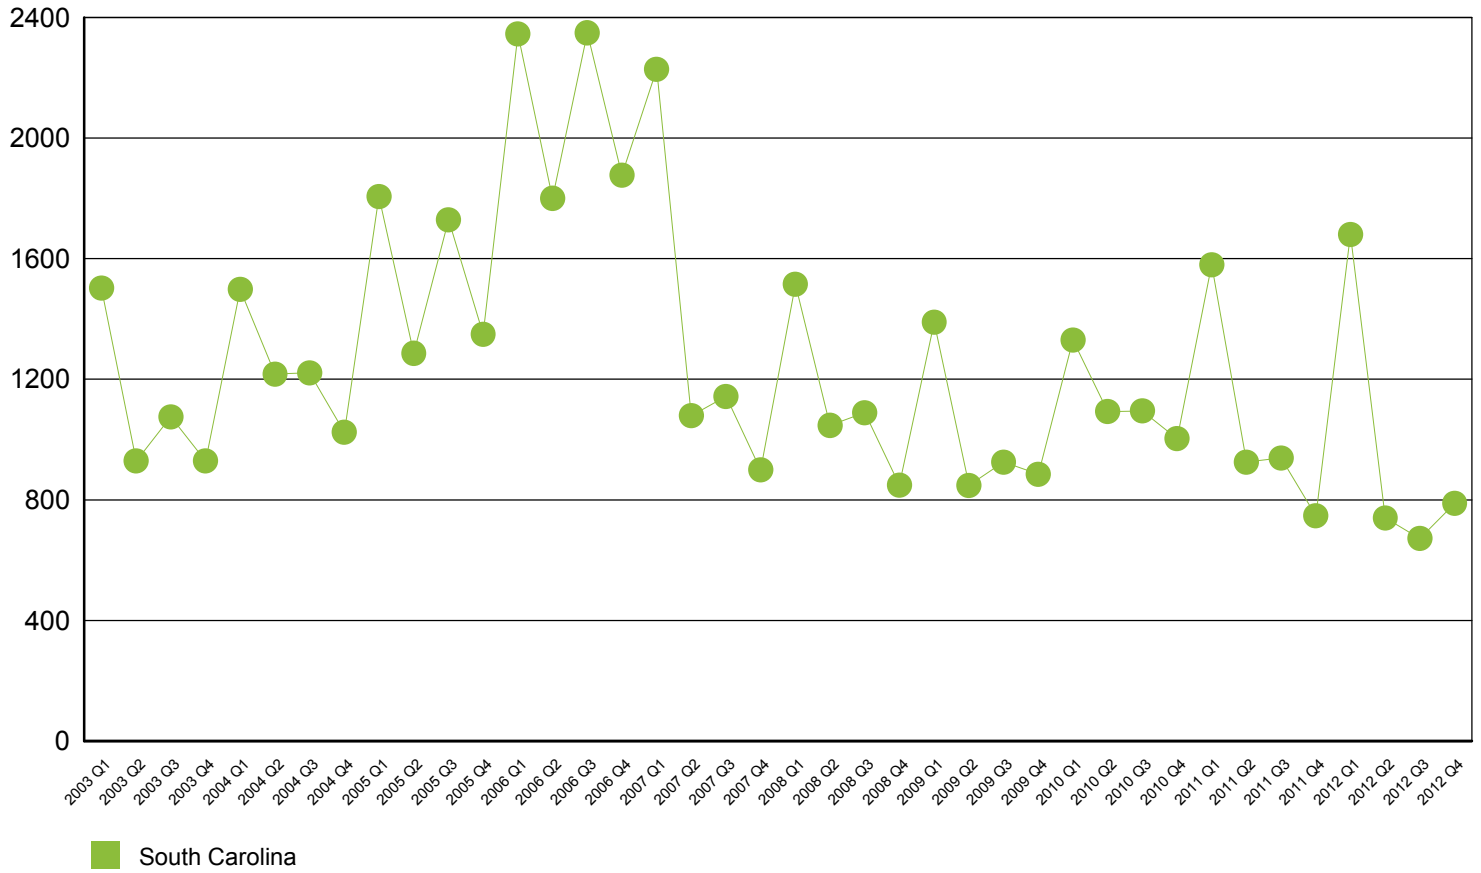

New Startup Firms

Period	New Firms
2012 Q4	788
2012 Q3	672
2012 Q2	740
2012 Q1	1,680
2011 Q4	747
2011 Q3	939
2011 Q2	925
2011 Q1	1,580
2010 Q4	1,003
2010 Q3	1,095
2010 Q2	1,093
2010 Q1	1,330
2009 Q4	885
2009 Q3	925
2009 Q2	848
2009 Q1	1,389
2008 Q4	849
2008 Q3	1,089
2008 Q2	1,047
2008 Q1	1,515

Note: A firm is included in the count when it does not have a UI Account Number in the previous quarter and has a Setup Date that falls in the quarter displayed.

Source: S.C. Department of Employment & Workforce