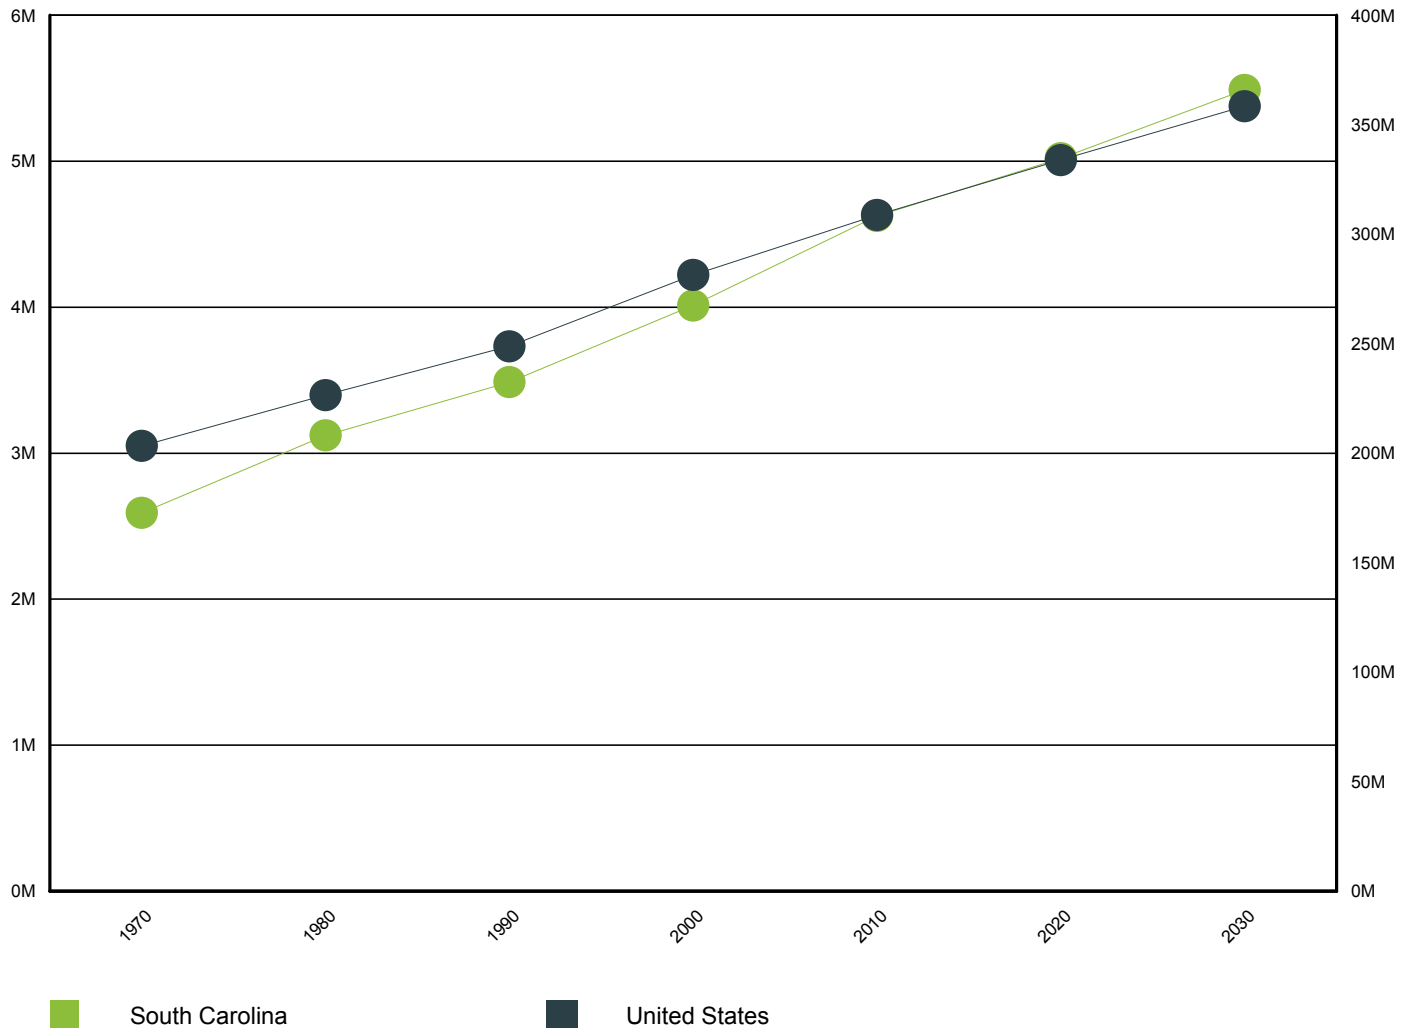

Population Change

Historical and Projected

South Carolina

United States

Year	South Carolina	United States
1970	2,590,713	203,302,031
1980	3,121,820	226,545,805
1990	3,486,310	248,845,816
2000	4,012,012	281,421,906
2010	4,625,364	308,745,538
2020	5,020,400	333,896,000
2030	5,488,460	358,471,000

Source: U.S. Census Bureau