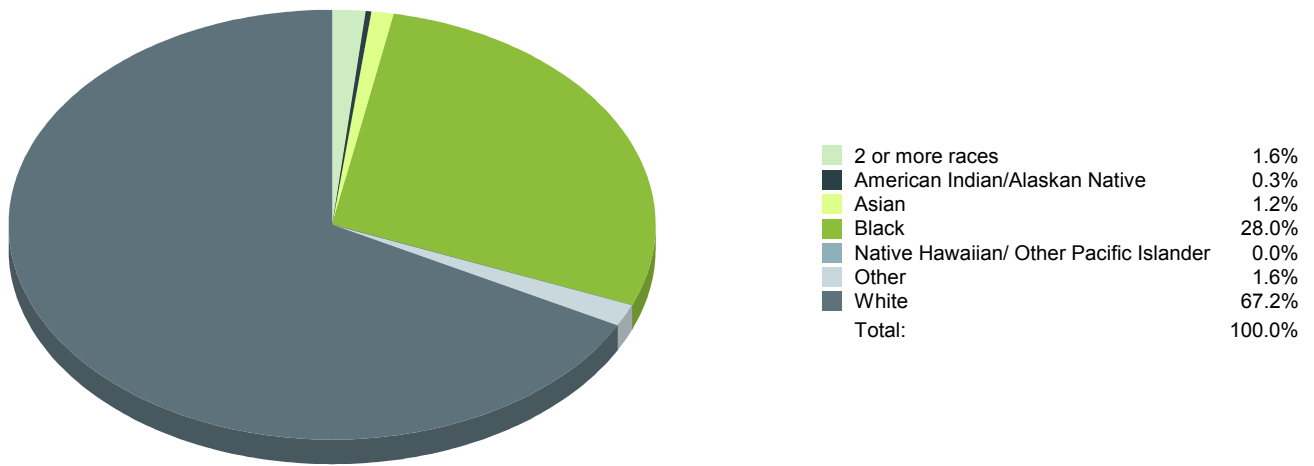

Population by Race

Race	South Carolina	%	United States	%
White	3,075,318	67%	227,167,013	74%
Black	1,281,627	28%	38,395,857	13%
American Indian/Alaskan Native	14,939	0%	2,502,653	1%
Asian	56,575	1%	14,497,185	5%
Native Hawaiian/ Other Pacific Islander	1,920	0%	500,592	0%
2 or more races	72,080	2%	7,816,654	3%
Other	73,405	2%	15,723,818	5%

Source: U.S. Census Bureau, American Community Survey

Population by Gender

Gender	South Carolina	United States
Male	2,227,017	150,740,216
Female	2,348,847	155,863,556

Source: U.S. Census Bureau, American Community Survey