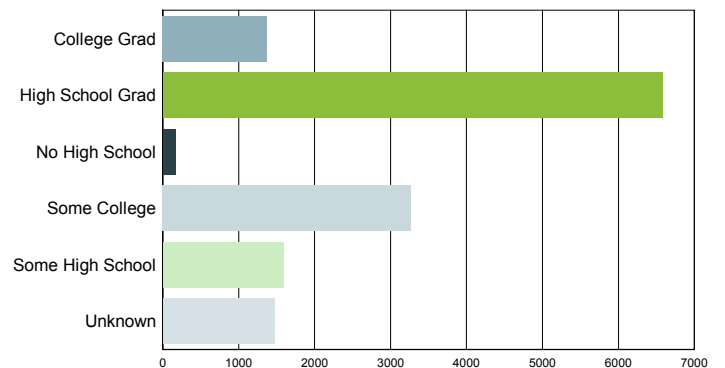

# Characteristics of Unemployment Insurance Claimants

May 2013

Gender	South Carolina
Female	7,596
Male	6,863

Race	South Carolina
ASIAN	82
BLACK	7,500
HAWAIIAN	22
INDIAN	81
NON-WHITE	282
UNKNOWN	4
WHITE	6,488

Age Group	South Carolina
18 - 24	2,310
25 - 40	5,785
41 - 55	4,430
56 - 64	1,520
65+	370
Less than 18	8
Unknown	36

Education Level	South Carolina
College Grad	1,375
High School Grad	6,583
No High School	168
Some College	3,268
Some High School	1,590
Unknown	1,475