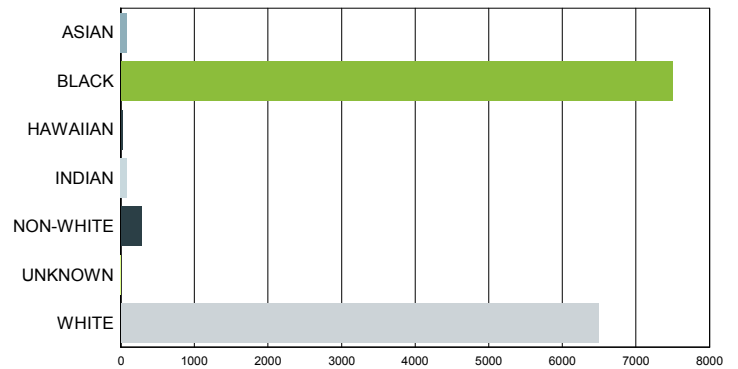

## Monthly Unemployment Rate (Unadjusted)

Past 13 Months

Period	South Carolina			United States		
	Employment	Unemp	Rate	Employment	Unemp	Rate
May 2013	2,008,813	170,898	7.80%	144,432,000	11,302,000	7.30%
Apr 2013	2,000,233	159,848	7.40%	143,724,000	11,014,000	7.10%
Mar 2013	1,982,977	170,789	7.90%	142,698,000	11,815,000	7.60%
Feb 2013	1,969,759	187,586	8.70%	142,228,000	12,500,000	8.10%
Jan 2013	1,958,505	201,610	9.30%	141,614,000	13,181,000	8.50%
Dec 2012	1,964,125	188,986	8.80%	143,060,000	11,844,000	7.60%
Nov 2012	1,972,406	179,622	8.30%	143,549,000	11,404,000	7.40%
Oct 2012	1,986,738	186,847	8.60%	144,039,000	11,741,000	7.50%
Sep 2012	1,976,521	183,681	8.50%	143,333,000	11,742,000	7.60%
Aug 2012	1,972,124	202,768	9.30%	142,558,000	12,696,000	8.20%
Jul 2012	1,985,535	209,800	9.60%	143,126,000	13,400,000	8.60%
Jun 2012	1,992,817	211,358	9.60%	143,202,000	13,184,000	8.40%
May 2012	1,987,279	196,586	9.00%	142,727,000	12,271,000	7.90%

Source: S.C. Department of Employment & Workforce

# Characteristics of Unemployment Insurance Claimants

May 2013

Gender	South Carolina
Female	7,596
Male	6,863

Race	South Carolina
ASIAN	82
BLACK	7,500
HAWAIIAN	22
INDIAN	81
NON-WHITE	282
UNKNOWN	4
WHITE	6,488