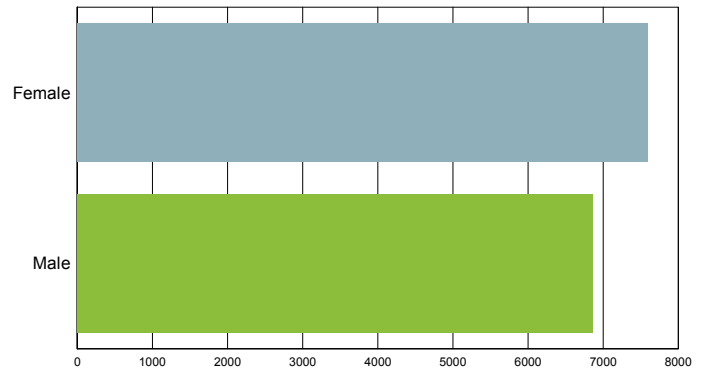

Characteristics of Unemployment Insurance Claimants

May 2013

Gender	South Carolina
Female	7,596
Male	6,863

Race	South Carolina
ASIAN	82
BLACK	7,500
HAWAIIAN	22
INDIAN	81
NON-WHITE	282
UNKNOWN	4
WHITE	6,488