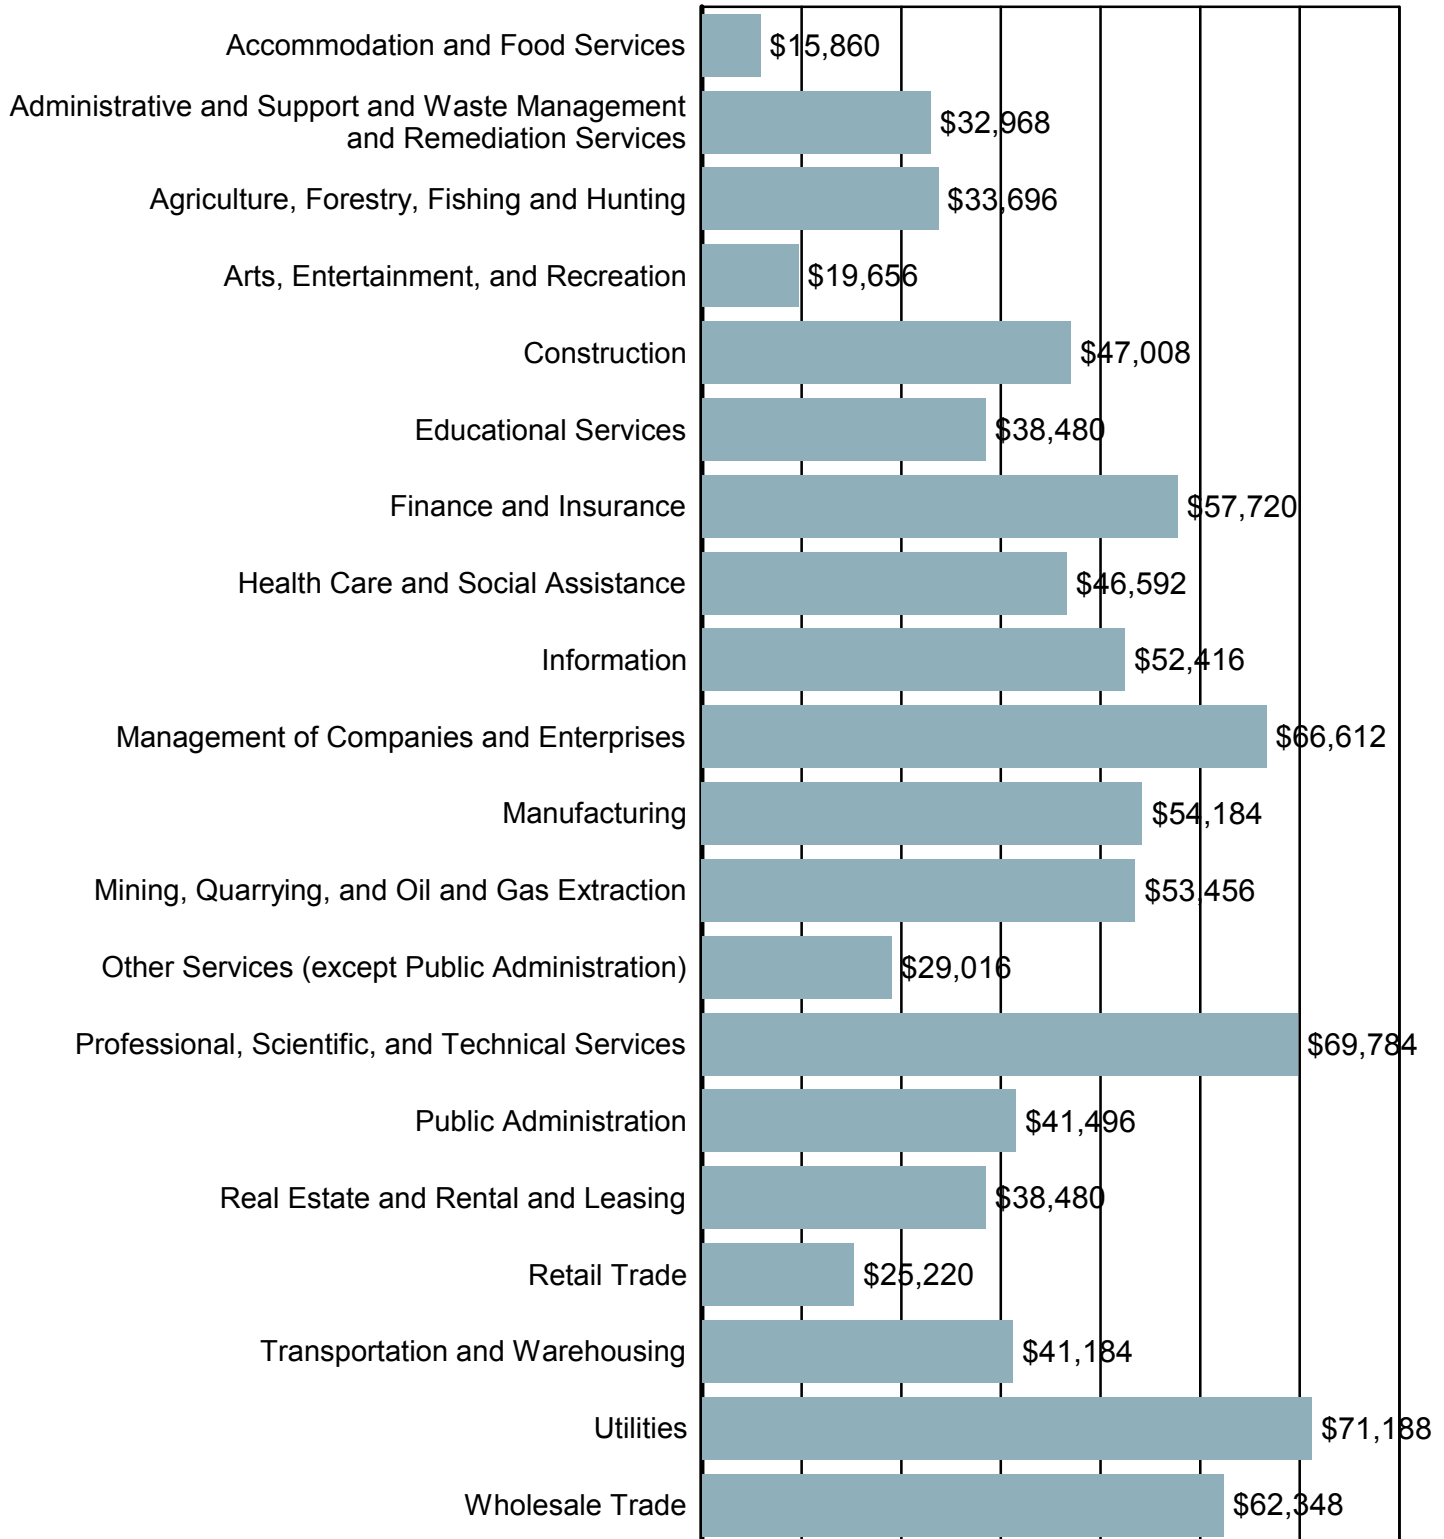

Average Annual Wage by Industry

Source: S.C. Department of Employment & Workforce
Quarterly Census of Employment and Wages (QCEW) - 2012 Q4