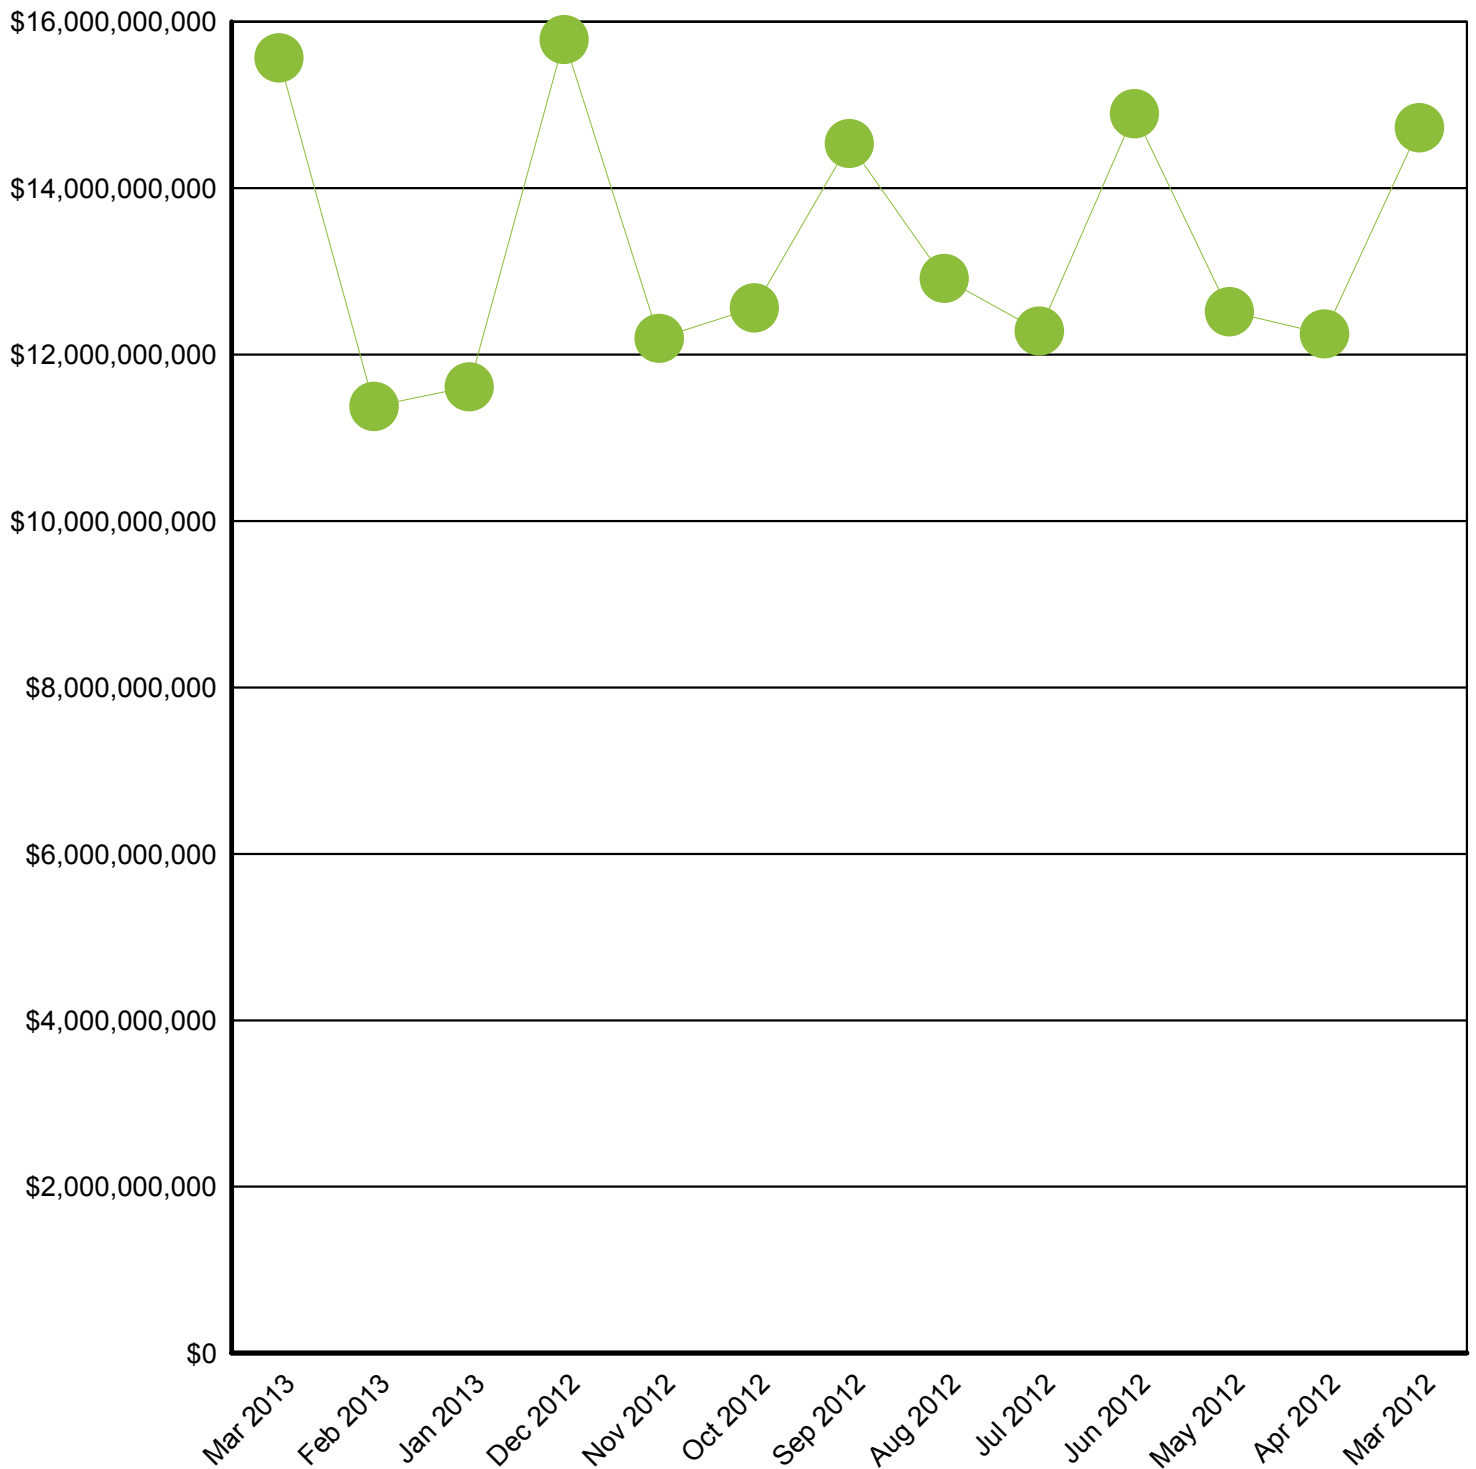

Retail Sales

Source: S.C. Department of Revenue