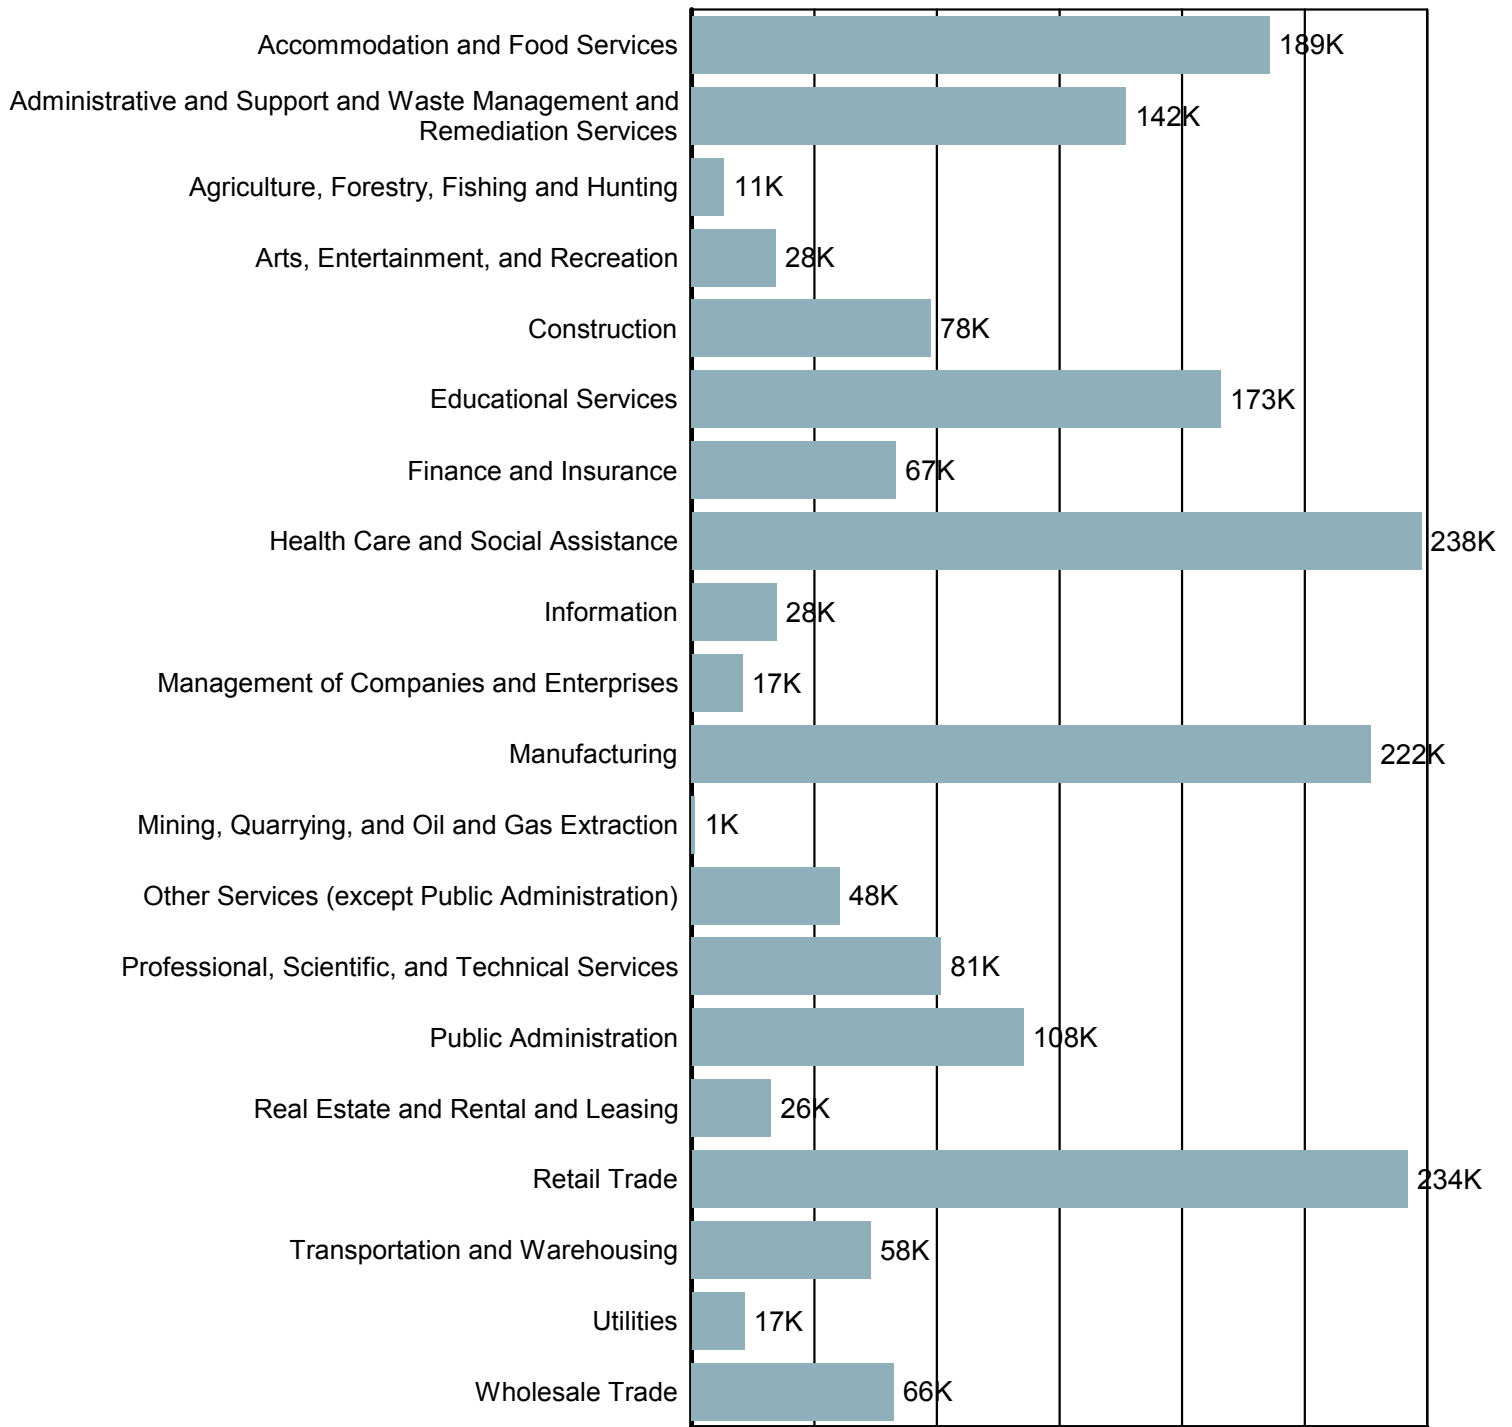

Employment by Industry

Source: S.C. Department of Employment & Workforce
Quarterly Census of Employment and Wages (QCEW) - 2012 Q4