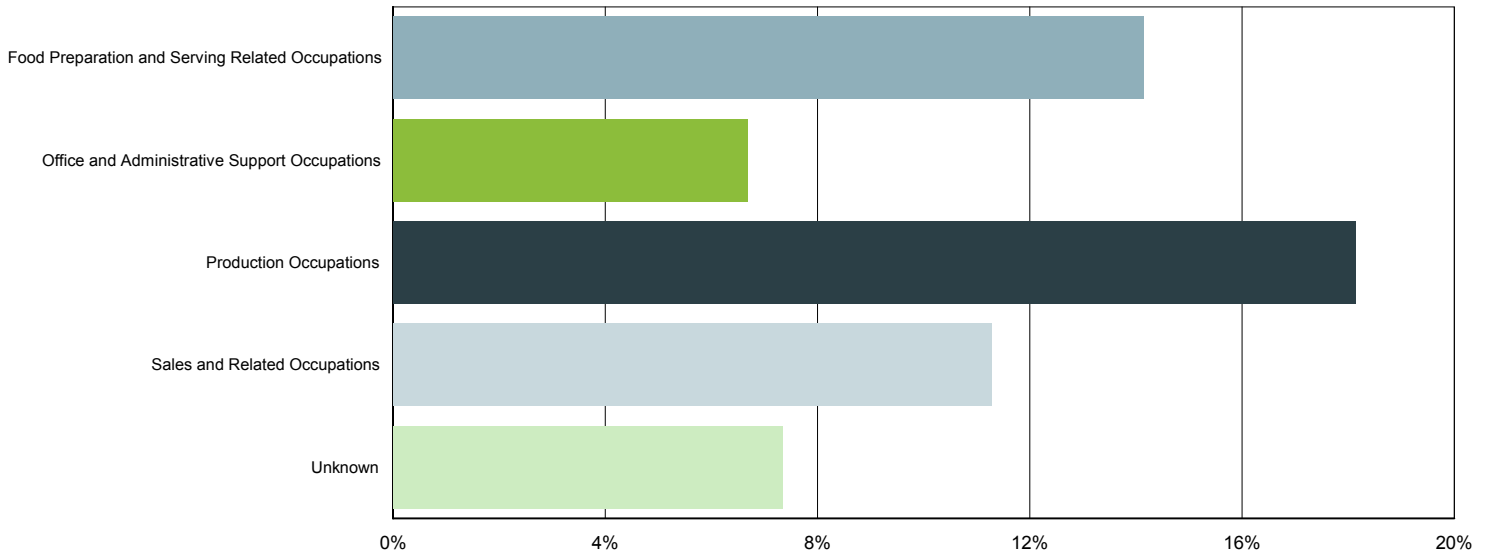

Characteristics of Unemployment Insurance Claims by Occupation

Occupation Groups With Largest Number of Claims
May 2013

Occupation	South Carolina	% of Claims
Production Occupations	2,626	18.14%
Food Preparation and Serving Related Occupations	2,049	14.15%
Sales and Related Occupations	1,633	11.28%
Unknown	1,061	7.33%
Office and Administrative Support Occupations	968	6.69%
Construction and Extraction Occupations	885	6.11%
Management Occupations	683	4.72%
Healthcare Support Occupations	609	4.21%
Transportation and Material Moving Occupations	573	3.96%
Building and Grounds Cleaning and Maintenance Occu	570	3.94%
Education, Training, and Library Occupations	462	3.19%
Business and Financial Operations Occupations	457	3.16%
Installation, Maintenance, and Repair Occupations	441	3.05%
Healthcare Practitioners and Technical Occupations	282	1.95%
Personal Care and Service Occupations	219	1.51%
Protective Service Occupations	175	1.21%
Computer and Mathematical Occupations	171	1.18%
Architecture and Engineering Occupations	157	1.08%
Military Specific Occupations	111	0.77%
Community and Social Service Occupations	97	0.67%
Arts, Design, Entertainment, Sports, and Media Occ	90	0.62%
Farming, Fishing, and Forestry Occupations	86	0.59%
Legal Occupations	53	0.37%
Life, Physical, and Social Science Occupations	21	0.15%

Source: S.C. Department of Employment & Workforce