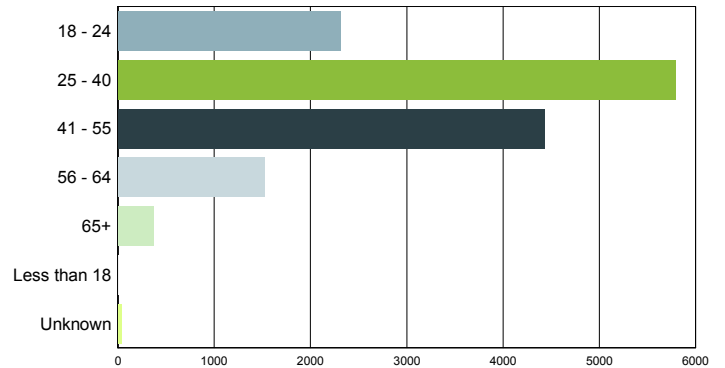

# Characteristics of Unemployment Insurance Claimants

May 2013

Gender	South Carolina
Female	7,596
Male	6,863

Race	South Carolina
ASIAN	82
BLACK	7,500
HAWAIIAN	22
INDIAN	81
NON-WHITE	282
UNKNOWN	4
WHITE	6,488

Age Group	South Carolina
18 - 24	2,310
25 - 40	5,785
41 - 55	4,430
56 - 64	1,520
65+	370
Less than 18	8
Unknown	36

Education Level	South Carolina
College Grad	1,375
High School Grad	6,583
No High School	168
Some College	3,268
Some High School	1,590
Unknown	1,475