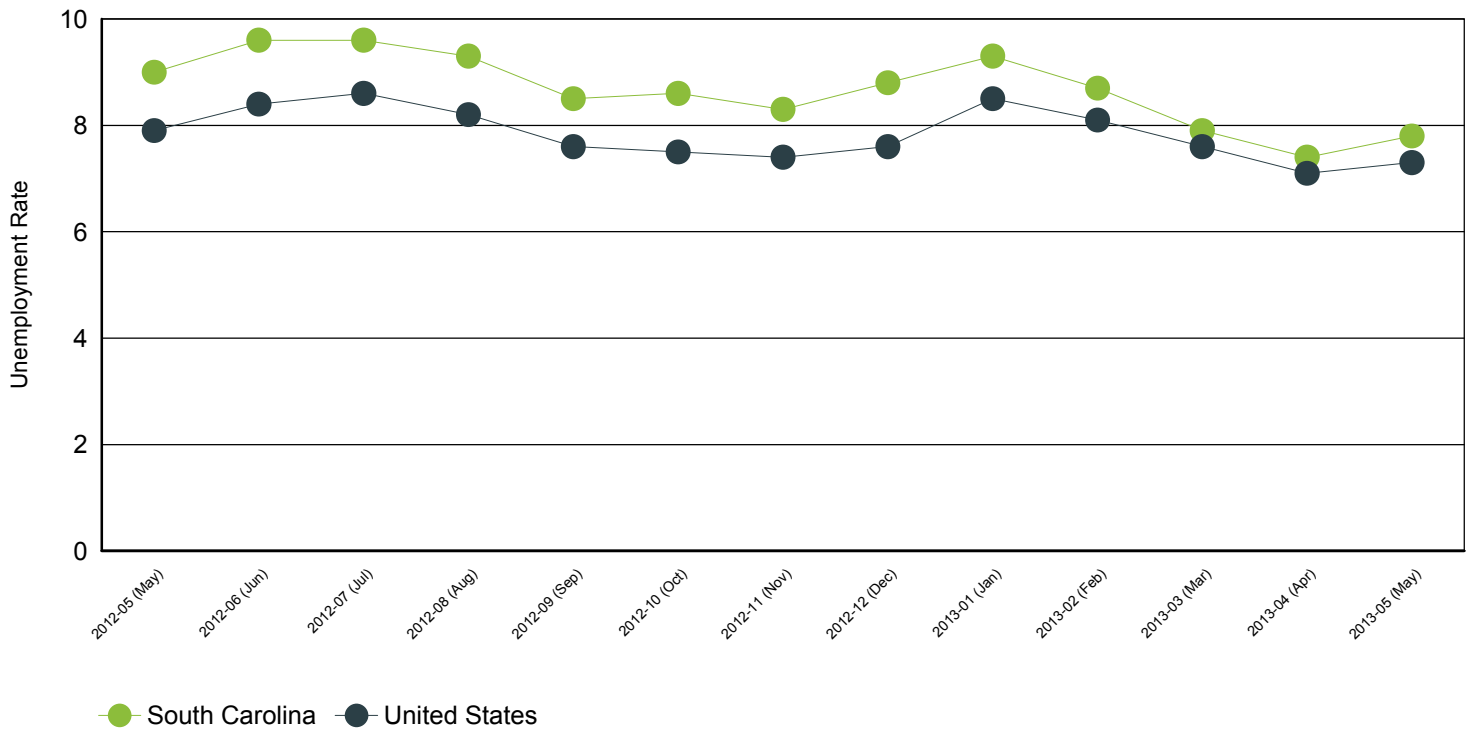

Monthly Unemployment Rate (Unadjusted)

Past 13 Months

Period	South Carolina			United States		
	Employment	Unemp	Rate	Employment	Unemp	Rate
May 2013	2,008,813	170,898	7.80%	144,432,000	11,302,000	7.30%
Apr 2013	2,000,233	159,848	7.40%	143,724,000	11,014,000	7.10%
Mar 2013	1,982,977	170,789	7.90%	142,698,000	11,815,000	7.60%
Feb 2013	1,969,759	187,586	8.70%	142,228,000	12,500,000	8.10%
Jan 2013	1,958,505	201,610	9.30%	141,614,000	13,181,000	8.50%
Dec 2012	1,964,125	188,986	8.80%	143,060,000	11,844,000	7.60%
Nov 2012	1,972,406	179,622	8.30%	143,549,000	11,404,000	7.40%
Oct 2012	1,986,738	186,847	8.60%	144,039,000	11,741,000	7.50%
Sep 2012	1,976,521	183,681	8.50%	143,333,000	11,742,000	7.60%
Aug 2012	1,972,124	202,768	9.30%	142,558,000	12,696,000	8.20%
Jul 2012	1,985,535	209,800	9.60%	143,126,000	13,400,000	8.60%
Jun 2012	1,992,817	211,358	9.60%	143,202,000	13,184,000	8.40%
May 2012	1,987,279	196,586	9.00%	142,727,000	12,271,000	7.90%

Source: S.C. Department of Employment & Workforce