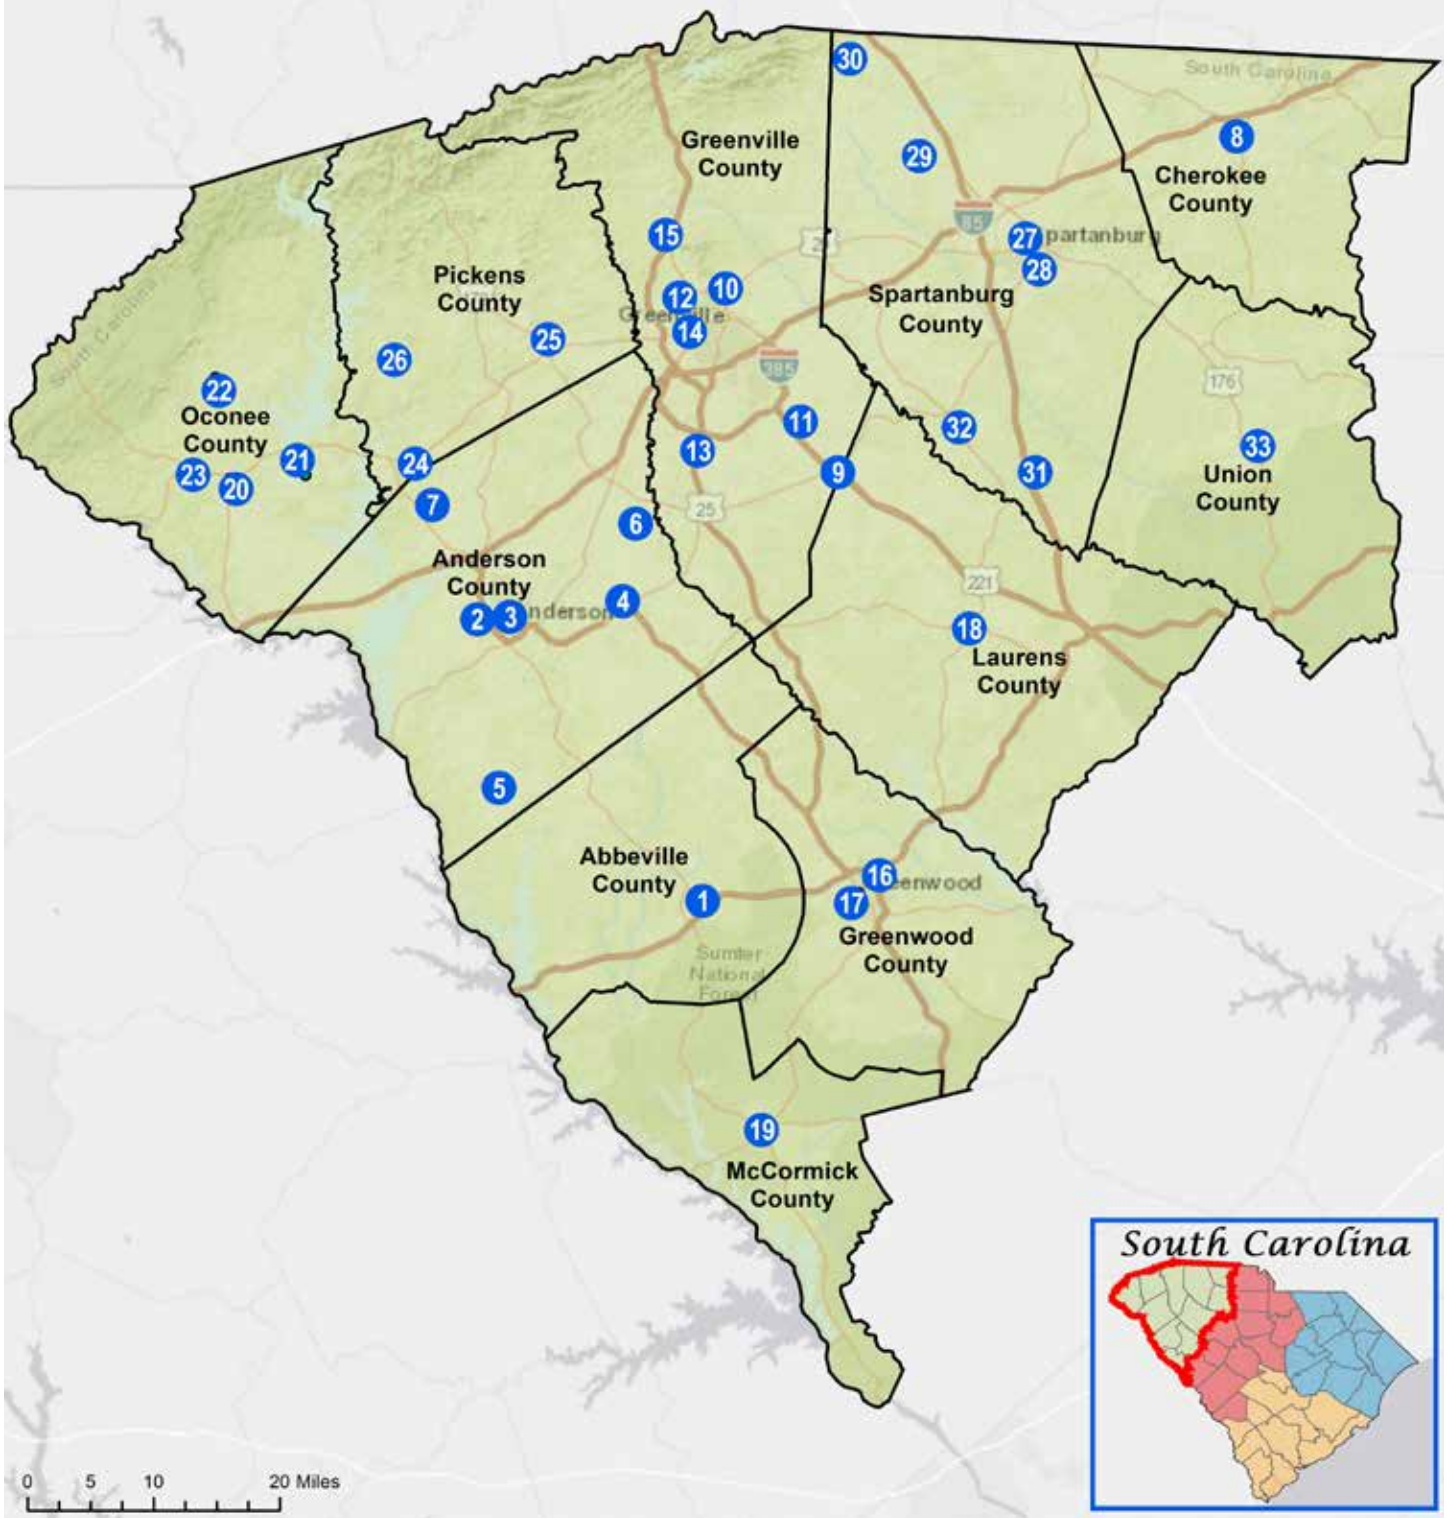

FARMERS' MARKET

UPSTATE GUIDE

UPSTATE

ABBEVILLE COUNTY

1. Abbeville Farmer's Market

112 North Main St.
Abbeville, SC 29620
June–Oct.: Fri. 7AM–12PM
Facebook: Abbeville Farmer's Market
www.abbevillefarmersmarket.sc.gov
Cash, Check, Credit, Debit, WIC, Senior, SNAP/EBT

ANDERSON COUNTY

2. Anderson Area Farm and Food Association

402 N. Murray Ave.
Anderson, SC 29624
May 24th–Aug. 9th: Tue. 4:30PM–7:30PM
Facebook: Anderson Area Farm and Food Association
Cash, Check, Credit, Debit, WIC, Senior