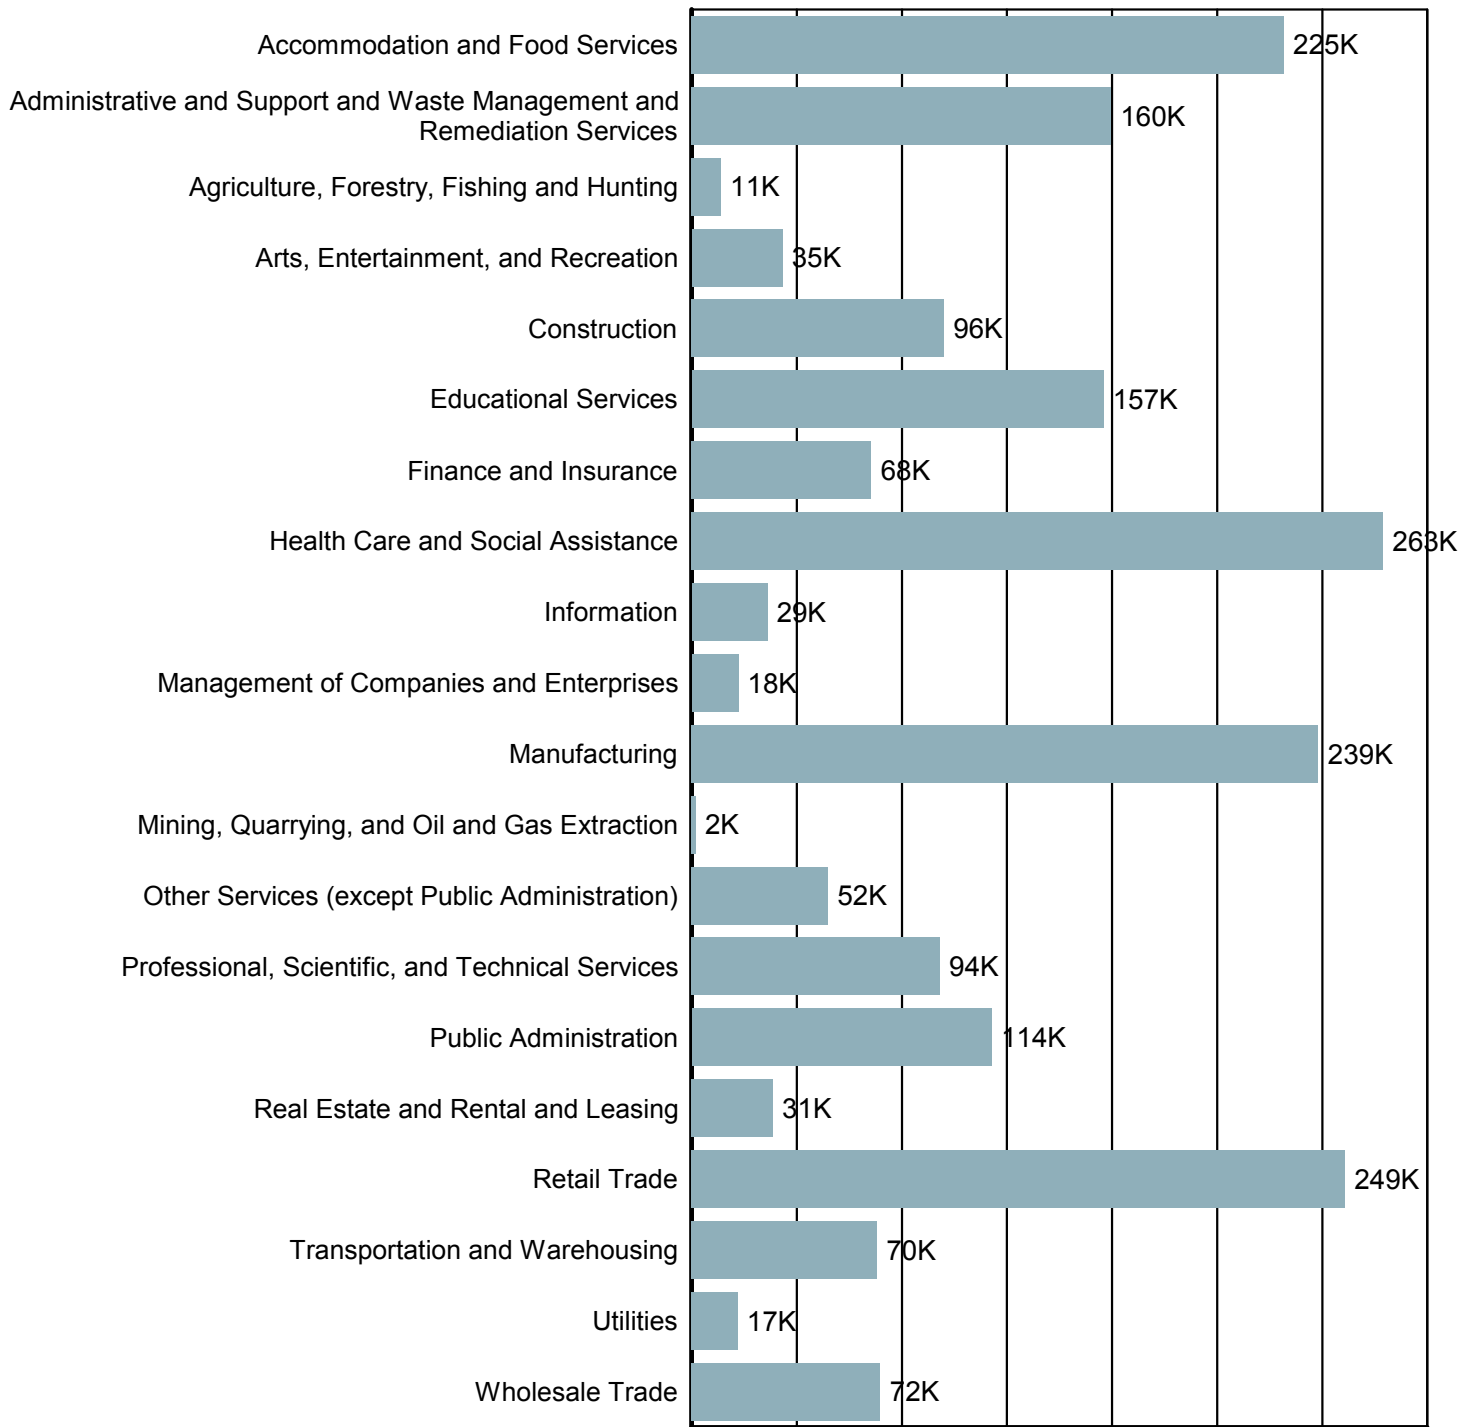

Employment by Industry

Source: S.C. Department of Employment & Workforce
Quarterly Census of Employment and Wages (QCEW) - 2016 Q3