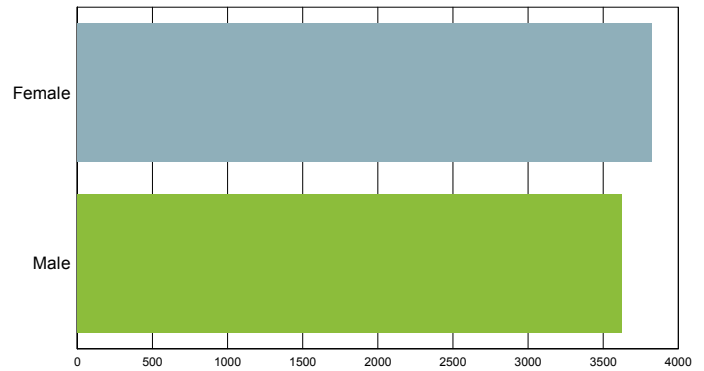

Characteristics of Unemployment Insurance Claimants

March 2017

Gender	South Carolina
Female	3,821
Male	3,625

Race	South Carolina
ASIAN	54
BLACK	3,838
HAWAIIAN	8
NATIVE AMERICAN	45
NON-WHITE	204
WHITE	3,297