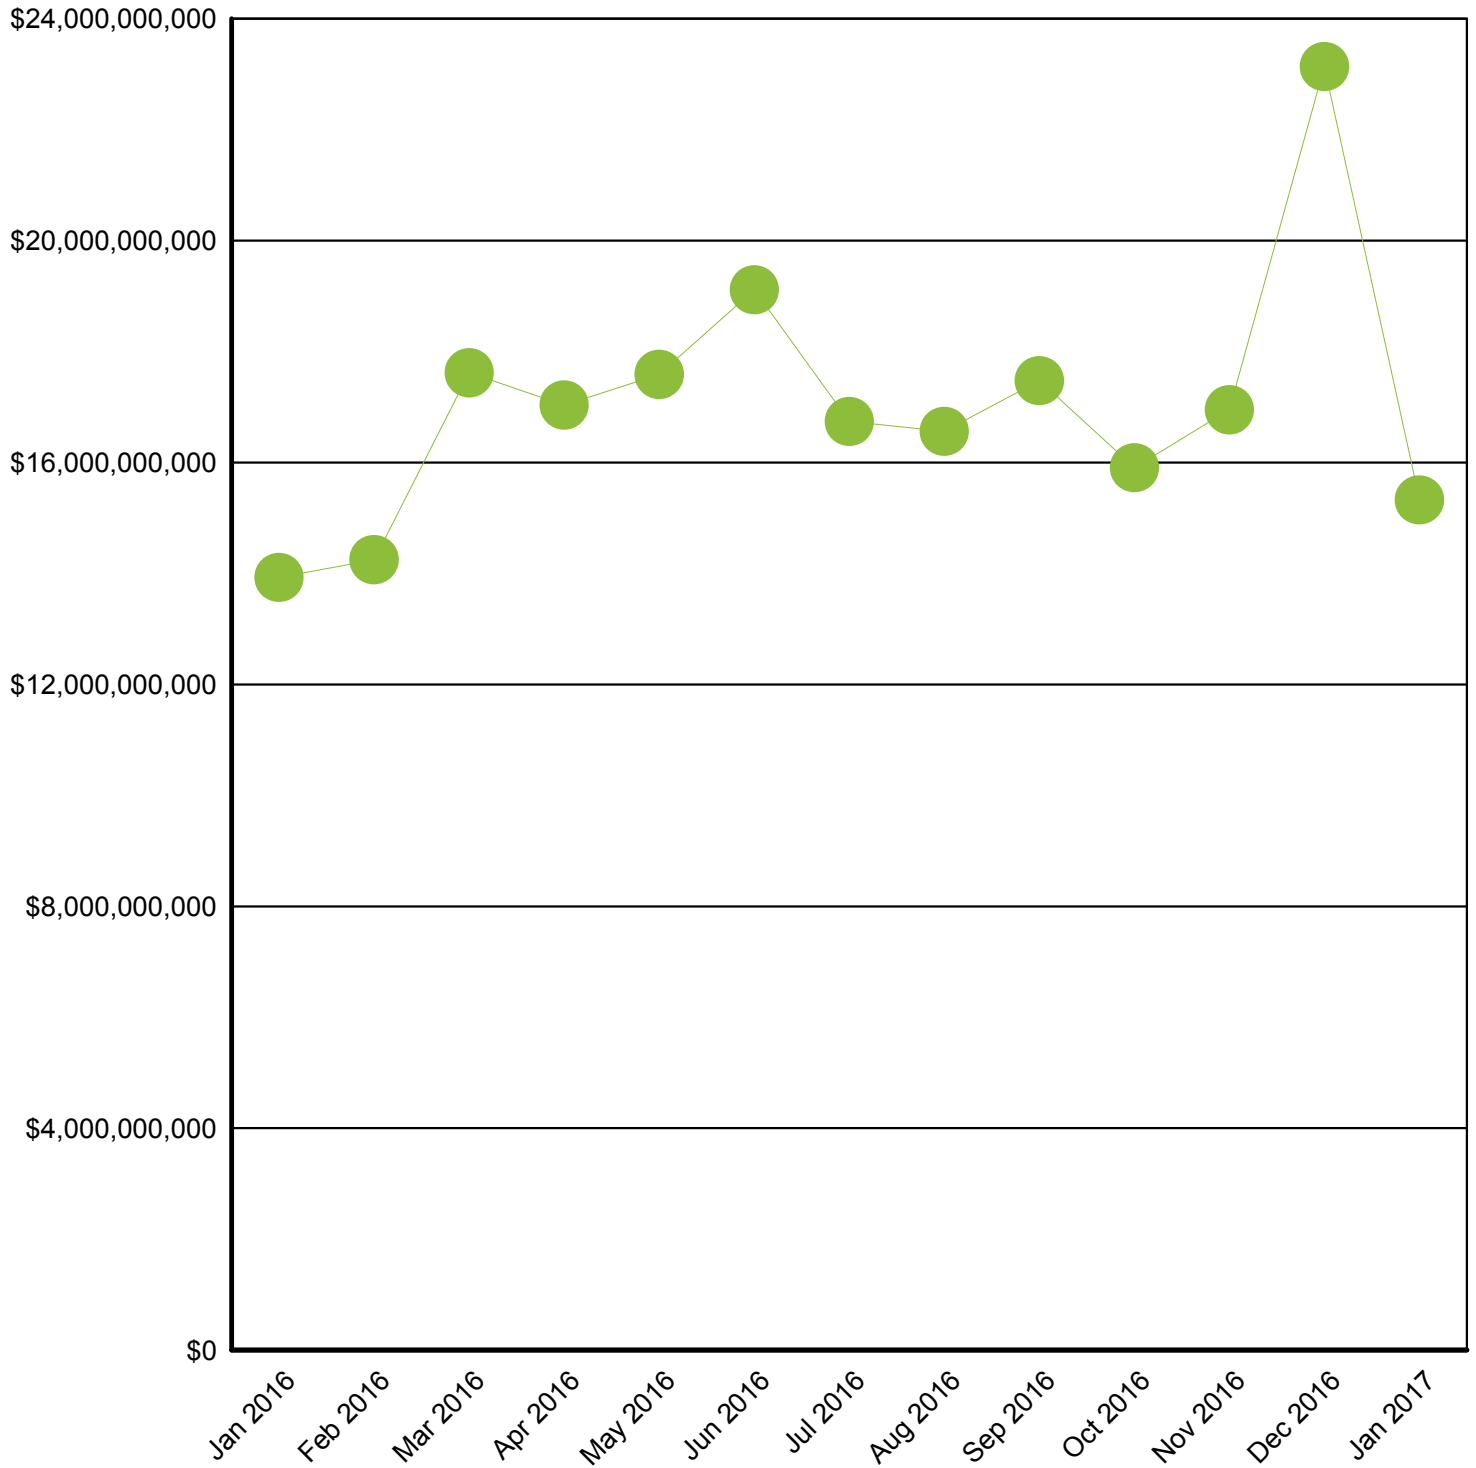

Retail Sales

Source: S.C. Department of Revenue