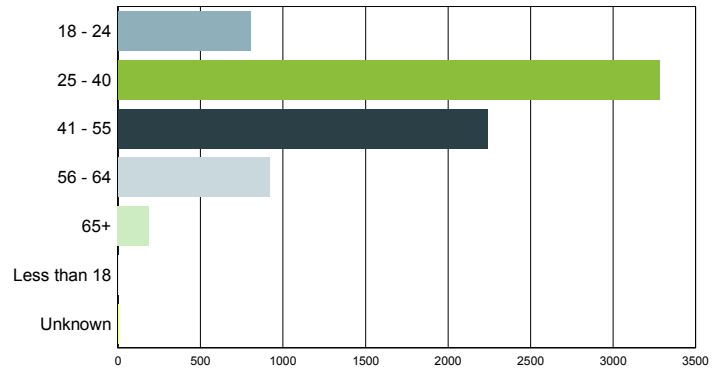

# Characteristics of Unemployment Insurance Claimants

March 2017

Gender	South Carolina
Female	3,821
Male	3,625

Race	South Carolina
ASIAN	54
BLACK	3,838
HAWAIIAN	8
NATIVE AMERICAN	45
NON-WHITE	204
WHITE	3,297

Age Group	South Carolina
18 - 24	805
25 - 40	3,283
41 - 55	2,241
56 - 64	918
65+	188
Less than 18	5
Unknown	6

Education Level	South Carolina
College Grad	917
High School Grad	3,408
No High School	59
Some College	1,786
Some High School	586
Unknown	690