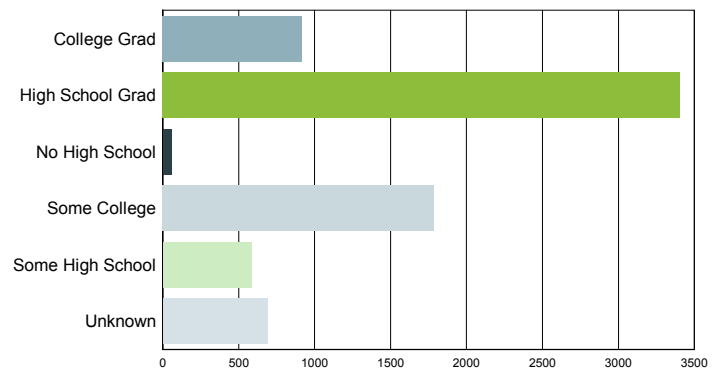

Source: S.C. Department of Employment & Workforce & The Conference Board's Help Wanted OnLine® data series  
 South Carolina Data is Seasonally Adjusted

# Characteristics of Unemployment Insurance Claimants

March 2017

Gender	South Carolina
Female	3,821
Male	3,625

Race	South Carolina
ASIAN	54
BLACK	3,838
HAWAIIAN	8
NATIVE AMERICAN	45
NON-WHITE	204
WHITE	3,297

Age Group	South Carolina
18 - 24	805
25 - 40	3,283
41 - 55	2,241
56 - 64	918
65+	188
Less than 18	5
Unknown	6

Education Level	South Carolina
College Grad	917
High School Grad	3,408
No High School	59
Some College	1,786
Some High School	586
Unknown	690