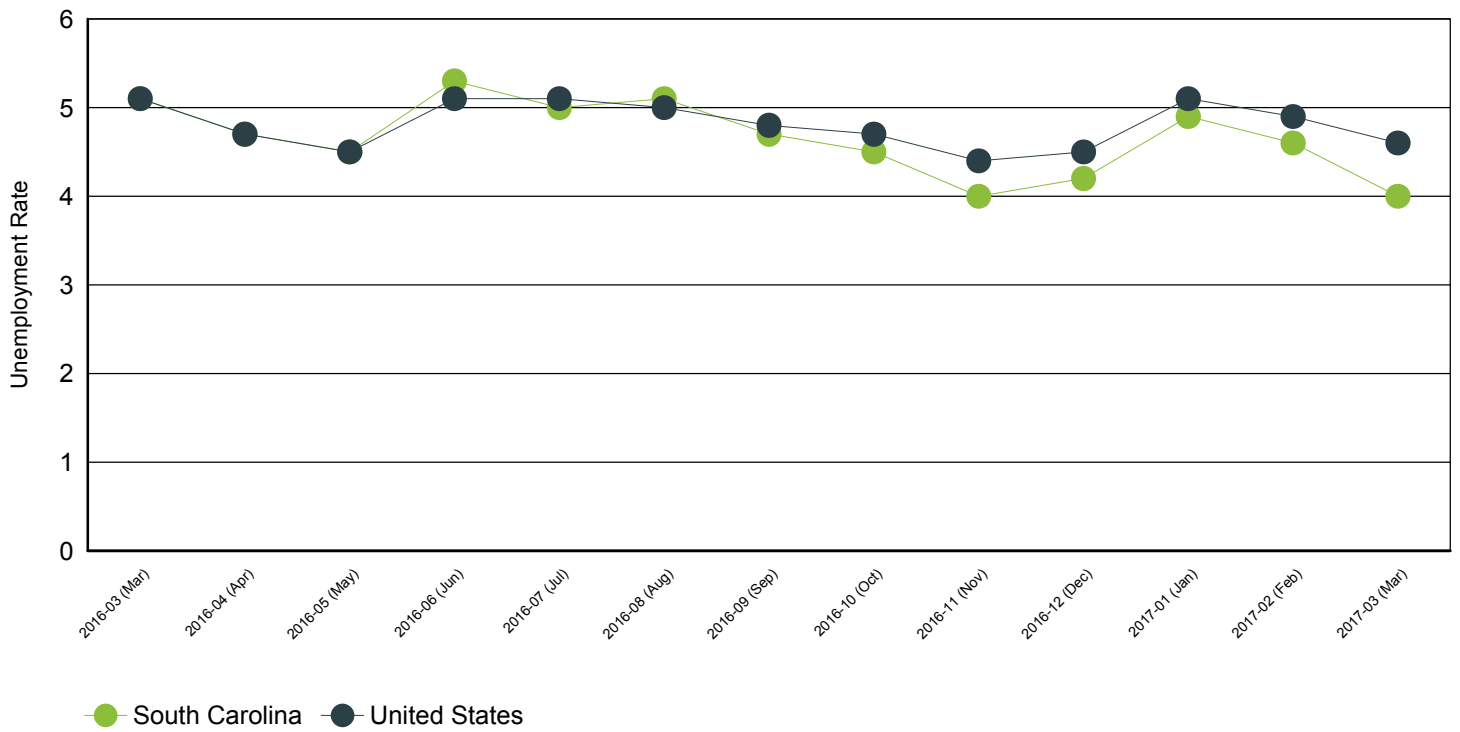

Monthly Unemployment Rate (Unadjusted)

Past 13 Months

Period	South Carolina			United States		
	Employment	Unemp	Rate	Employment	Unemp	Rate
Mar 2017	2,229,525	93,884	4.00%	152,628,000	7,284,000	4.60%
Feb 2017	2,207,726	106,908	4.60%	151,594,000	7,887,000	4.90%
Jan 2017	2,190,808	112,371	4.90%	150,527,000	8,149,000	5.10%
Dec 2016	2,188,435	95,277	4.20%	151,798,000	7,170,000	4.50%
Nov 2016	2,193,995	91,905	4.00%	152,385,000	7,066,000	4.40%
Oct 2016	2,196,432	102,913	4.50%	152,335,000	7,447,000	4.70%
Sep 2016	2,193,283	108,274	4.70%	151,977,000	7,658,000	4.80%
Aug 2016	2,199,424	117,129	5.10%	151,804,000	7,996,000	5.00%
Jul 2016	2,211,721	115,692	5.00%	152,437,000	8,267,000	5.10%
Jun 2016	2,206,380	122,678	5.30%	151,990,000	8,144,000	5.10%
May 2016	2,198,216	103,766	4.50%	151,594,000	7,207,000	4.50%
Apr 2016	2,187,727	107,506	4.70%	151,075,000	7,413,000	4.70%
Mar 2016	2,172,349	117,246	5.10%	150,738,000	8,116,000	5.10%

Source: S.C. Department of Employment & Workforce