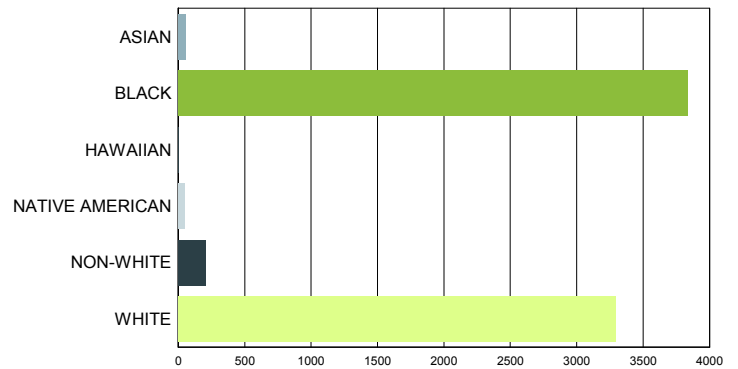

## Area Job Openings

*South Carolina - Seasonally Adjusted*

Period	Employed	Unemployed	Unemp. Rate	Job Openings
March-2017	2,229,599	103,587	4.4%	61,386
February-2017	2,220,060	103,363	4.4%	57,500
January-2017	2,209,188	101,455	4.4%	53,702
December-2016	2,199,862	98,225	4.3%	62,870
November-2016	2,198,274	99,867	4.3%	59,004
October-2016	2,196,147	101,772	4.4%	59,119
September-2016	2,193,612	104,025	4.5%	58,057
August-2016	2,190,670	106,559	4.6%	58,898
July-2016	2,187,396	109,596	4.8%	59,660
June-2016	2,183,933	113,034	4.9%	57,913
May-2016	2,180,526	116,513	5.1%	60,166
April-2016	2,177,304	119,636	5.2%	63,765
March-2016	2,174,229	122,223	5.3%	63,013

Source: S.C. Department of Employment & Workforce & The Conference Board's Help Wanted OnLine® data series  
 South Carolina Data is Seasonally Adjusted

# Characteristics of Unemployment Insurance Claimants

March 2017

Gender	South Carolina
Female	3,821
Male	3,625

Race	South Carolina
ASIAN	54
BLACK	3,838
HAWAIIAN	8
NATIVE AMERICAN	45
NON-WHITE	204
WHITE	3,297