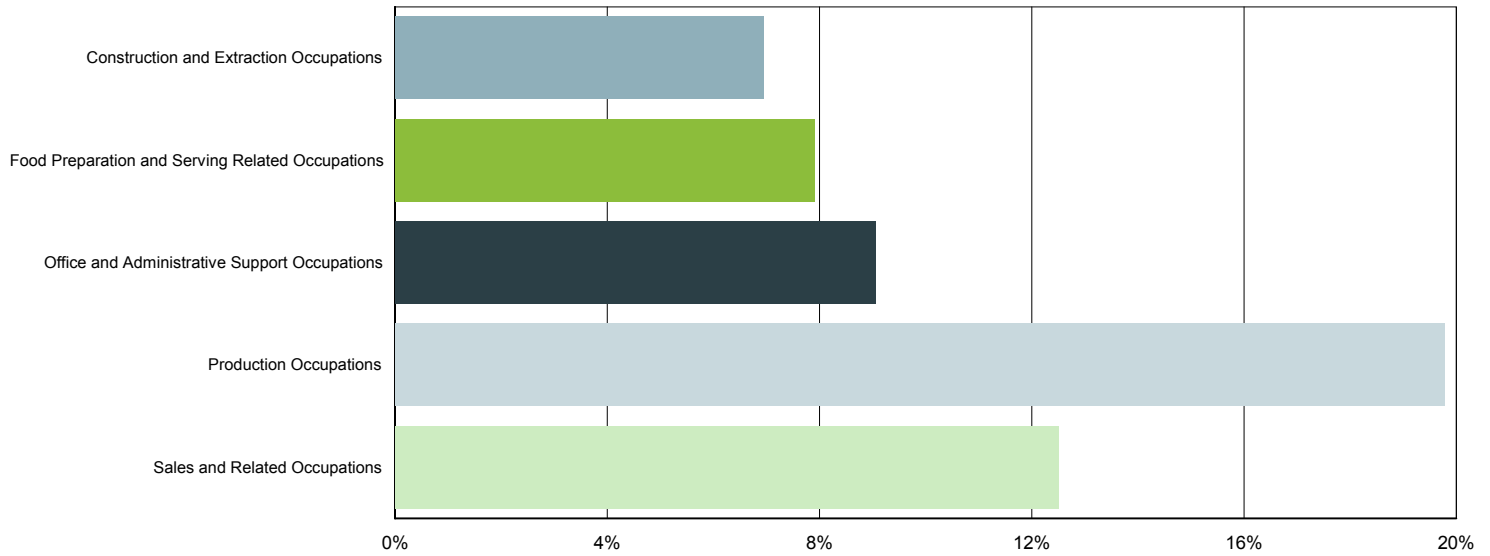

Characteristics of Unemployment Insurance Claims by Occupation

Occupation Groups With Largest Number of Claims
March 2017

Occupation	South Carolina	% of Claims
Production Occupations	1,476	19.78%
Sales and Related Occupations	933	12.51%
Office and Administrative Support Occupations	675	9.05%
Food Preparation and Serving Related Occupations	590	7.91%
Construction and Extraction Occupations	518	6.94%
Management Occupations	506	6.78%
Unknown	427	5.72%
Healthcare Support Occupations	335	4.49%
Transportation and Material Moving Occupations	319	4.28%
Business and Financial Operations Occupations	277	3.71%
Building and Grounds Cleaning and Maintenance Occu	265	3.55%
Installation, Maintenance, and Repair Occupations	265	3.55%
Healthcare Practitioners and Technical Occupations	163	2.18%
Computer and Mathematical Occupations	124	1.66%
Architecture and Engineering Occupations	119	1.59%
Personal Care and Service Occupations	103	1.38%
Education, Training, and Library Occupations	82	1.10%
Protective Service Occupations	78	1.05%
Arts, Design, Entertainment, Sports, and Media Occ	53	0.71%
Community and Social Service Occupations	53	0.71%
Farming, Fishing, and Forestry Occupations	32	0.43%
Military Specific Occupations	32	0.43%
Legal Occupations	26	0.35%
Life, Physical, and Social Science Occupations	10	0.13%

Source: S.C. Department of Employment & Workforce