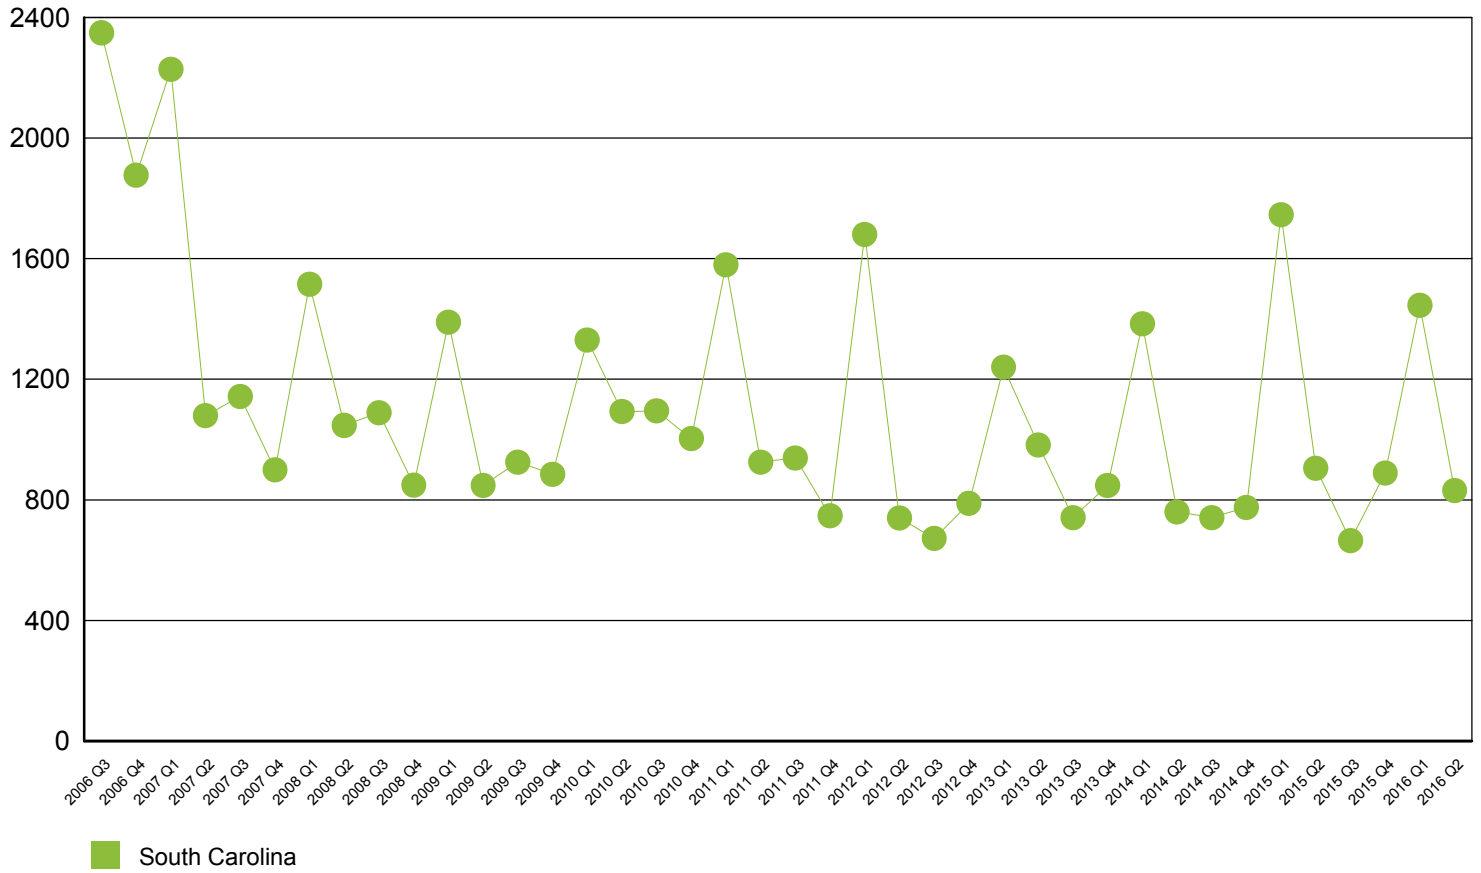

New Startup Firms

Period	New Firms
2016 Q2	831
2016 Q1	1,445
2015 Q4	889
2015 Q3	665
2015 Q2	905
2015 Q1	1,746
2014 Q4	775
2014 Q3	741
2014 Q2	760
2014 Q1	1,384
2013 Q4	848
2013 Q3	741
2013 Q2	982
2013 Q1	1,240
2012 Q4	788
2012 Q3	672
2012 Q2	740
2012 Q1	1,680
2011 Q4	747
2011 Q3	939

Note: A firm is included in the count when it does not have a UI Account Number in the previous quarter and has a Setup Date that falls in the quarter displayed.

Source: S.C. Department of Employment & Workforce