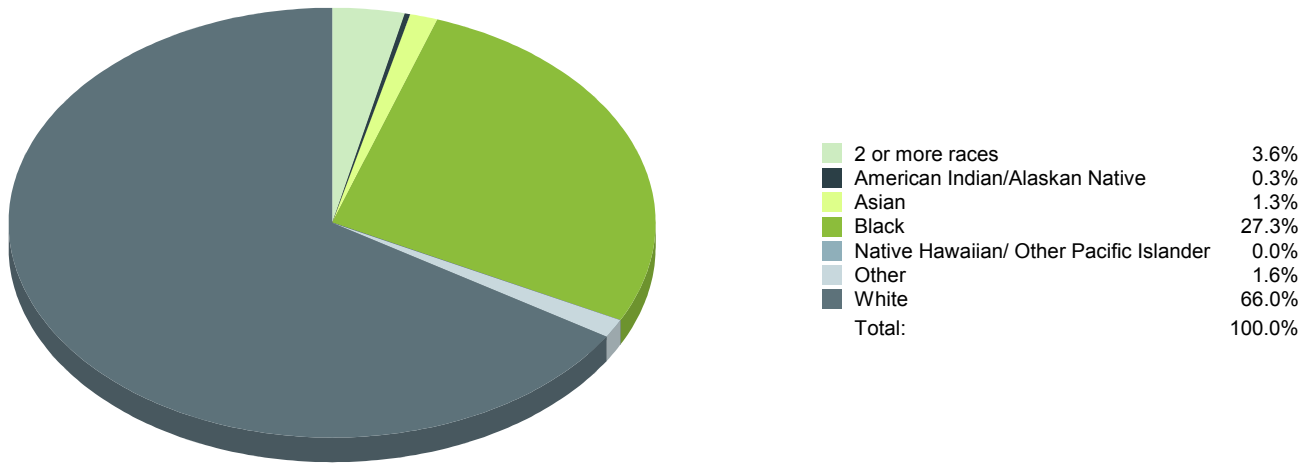

Population by Race

Race	South Carolina	%	United States	%
White	3,144,146	66%	230,592,579	72%
Black	1,298,534	27%	39,167,010	12%
American Indian/Alaskan Native	14,732	0%	2,540,309	1%
Asian	61,097	1%	15,231,962	5%
Native Hawaiian/ Other Pacific Islander	2,128	0%	526,347	0%
2 or more races	169,670	4%	17,464,666	5%
Other	74,130	2%	14,746,054	5%

Source: U.S. Census Bureau, American Community Survey

Population by Gender

Gender	South Carolina	United States
Male	2,276,305	153,247,412
Female	2,403,297	158,289,182

Source: U.S. Census Bureau, American Community Survey