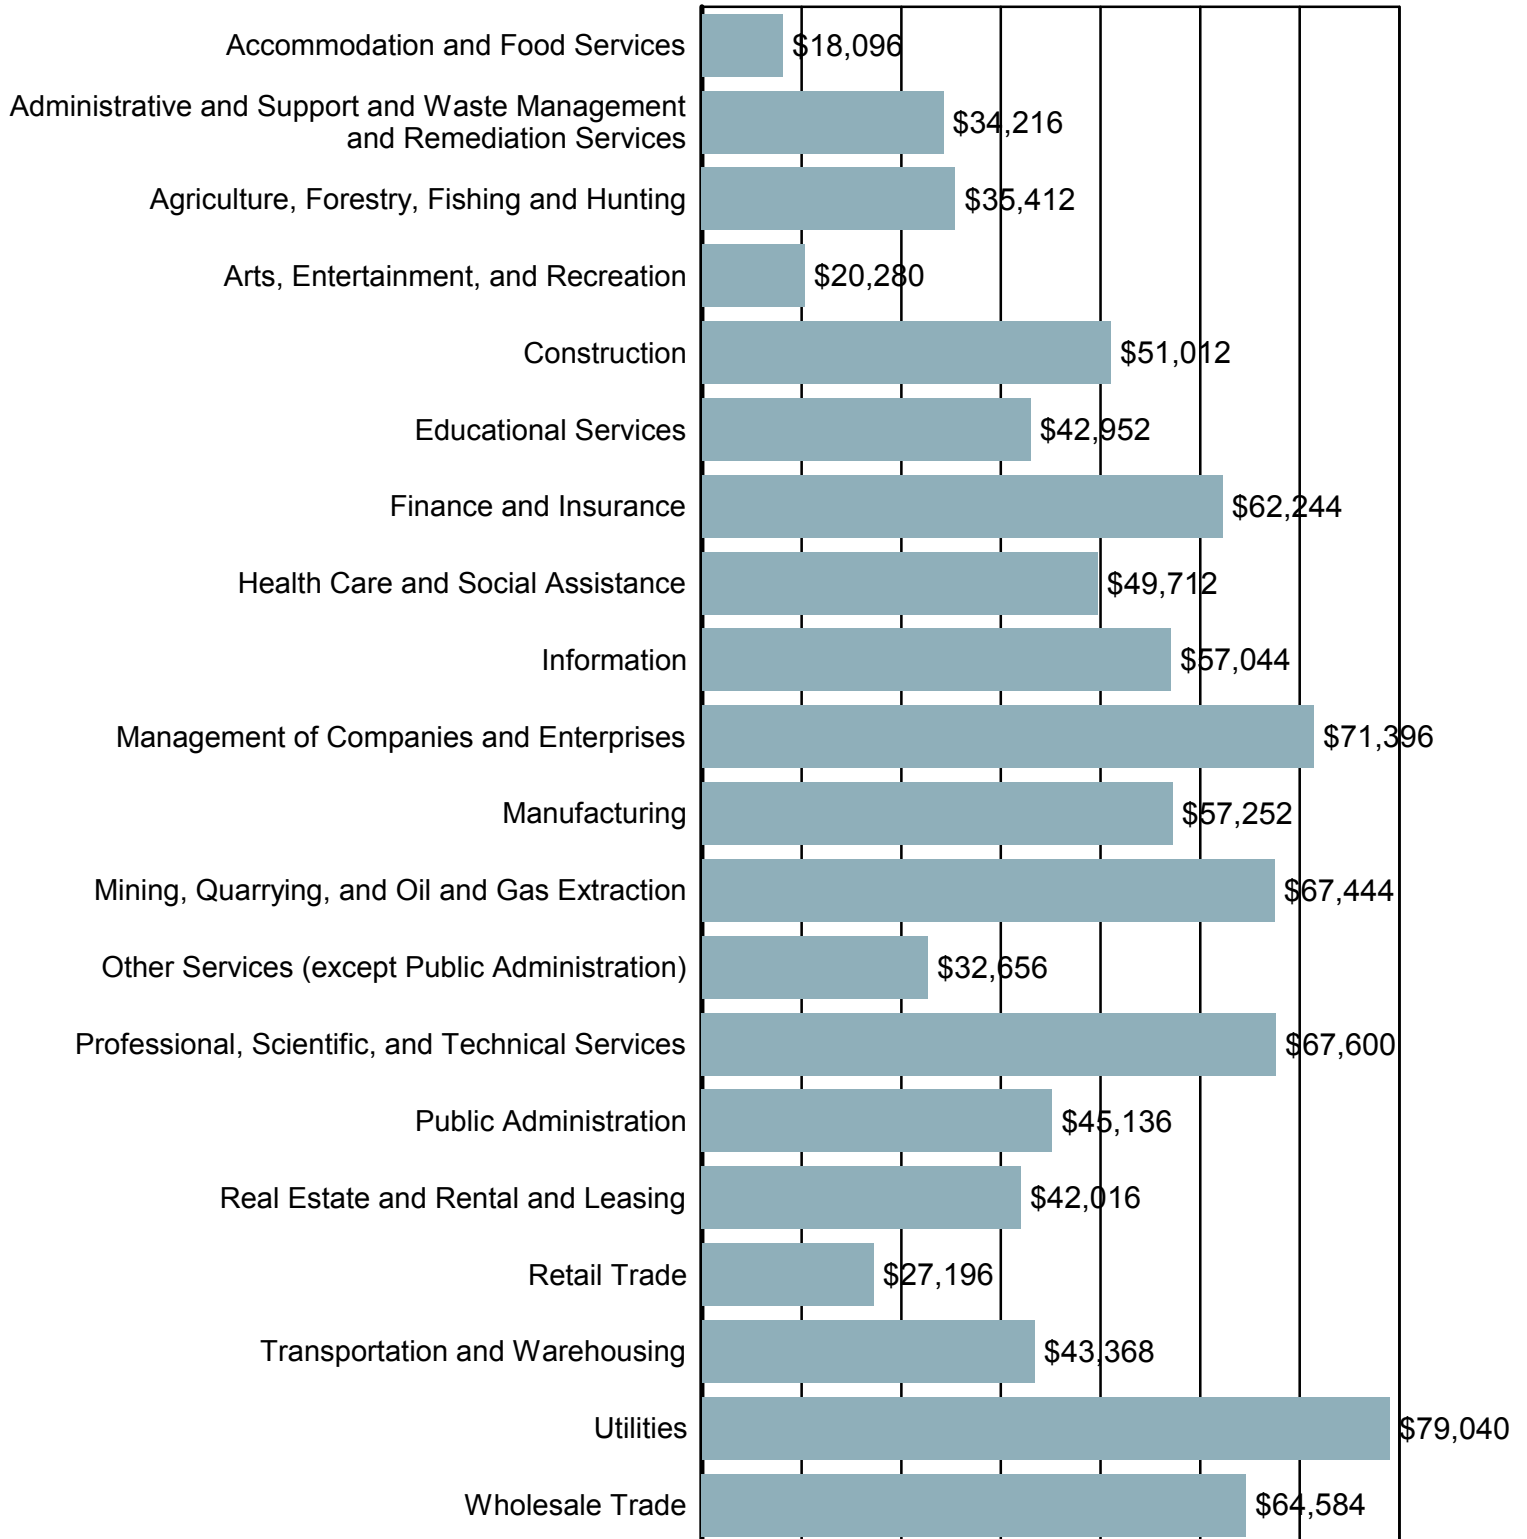

Top 20 Occupational Openings

South Carolina
April-2016

Occupations Name (Soccode)	Job Openings
Registered Nurses (29-1141)	4,711
Heavy and Tractor-Trailer Truck Drivers (53-3032)	3,553
Retail Salespersons (41-2031)	1,603
First-Line Supervisors of Retail Sales Workers (41-1011)	1,533
First-Line Supervisors of Food Preparation and Serving Workers (35-1012)	1,387
Maintenance and Repair Workers, General (49-9071)	1,198
Customer Service Representatives (43-4051)	1,060
First-Line Supervisors of Office and Administrative Support Workers (43-1011)	879
Industrial Engineers (17-2112)	855
Combined Food Preparation and Serving Workers, Including Fast Food (35-3021)	830
Physical Therapists (29-1123)	804
Computer User Support Specialists (15-1151)	789
First-Line Supervisors of Production and Operating Workers (51-1011)	784
Computer Occupations, All Other (15-1199)	766
Computer Systems Analysts (15-1121)	713
Network and Computer Systems Administrators (15-1142)	695
Stock Clerks and Order Fillers (43-5081)	639
Maids and Housekeeping Cleaners (37-2012)	636
Laborers and Freight, Stock, and Material Movers, Hand (53-7062)	634
Social and Human Service Assistants (21-1093)	625

Source: S.C. Department of Employment & Workforce & The Conference Board's Help Wanted OnLine® data series

Average Annual Wage by Industry

Source: S.C. Department of Employment & Workforce
Quarterly Census of Employment and Wages (QCEW) - 2016 Q3