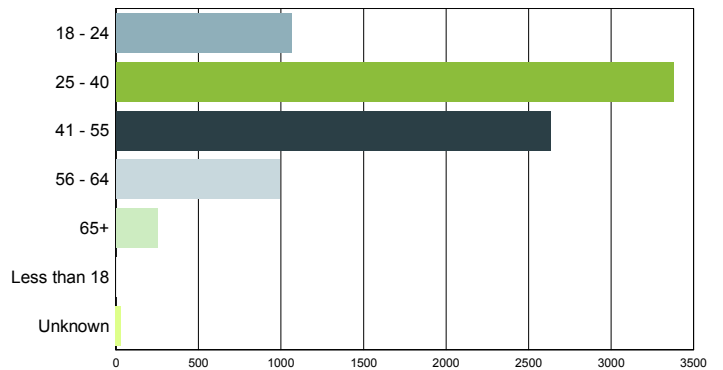

Source: S.C. Department of Employment & Workforce

Area Job Openings

South Carolina - Seasonally Adjusted

| Period | Employed | Unemployed | Unemp. Rate | Job Openings |
|----------------|-----------|------------|-------------|--------------|
| January-2016 | 2,149,850 | 124,650 | 5.5% | |
| December-2015 | 2,138,997 | 124,433 | 5.5% | 66,940 |
| November-2015 | 2,136,651 | 124,159 | 5.5% | 72,451 |
| October-2015 | 2,133,670 | 124,395 | 5.5% | 67,959 |
| September-2015 | 2,130,209 | 125,030 | 5.5% | 65,547 |
| August-2015 | 2,126,323 | 126,465 | 5.6% | 68,129 |
| July-2015 | 2,122,043 | 129,098 | 5.7% | 69,070 |
| June-2015 | 2,117,636 | 132,841 | 5.9% | 68,232 |
| May-2015 | 2,113,381 | 137,045 | 6.1% | 67,927 |
| April-2015 | 2,109,476 | 140,935 | 6.3% | 65,368 |
| March-2015 | 2,106,031 | 143,919 | 6.4% | 66,751 |
| February-2015 | 2,102,897 | 145,750 | 6.5% | 70,337 |
| January-2015 | 2,099,736 | 146,778 | 6.5% | 64,260 |

*Source: S.C. Department of Employment & Workforce & The Conference Board's Help Wanted OnLine® data series
South Carolina Data is Seasonally Adjusted*

Characteristics of Unemployment Insurance Claimants

February 2016

| Gender | South Carolina |
|--------|----------------|
| Female | 4,016 |
| Male | 4,336 |

| Race | South Carolina |
|-----------------|----------------|
| ASIAN | 62 |
| BLACK | 3,943 |
| HAWAIIAN | 12 |
| NATIVE AMERICAN | 68 |
| NON-WHITE | 212 |
| UNKNOWN | 1 |
| WHITE | 4,054 |

| Age Group | South Carolina |
|--------------|----------------|
| 18 - 24 | 1,063 |
| 25 - 40 | 3,379 |
| 41 - 55 | 2,632 |
| 56 - 64 | 991 |
| 65+ | 250 |
| Less than 18 | 6 |
| Unknown | 31 |

| Education Level | South Carolina |
|------------------|----------------|
| College Grad | 966 |
| High School Grad | 3,666 |
| No High School | 71 |
| Some College | 1,990 |
| Some High School | 680 |
| Unknown | 979 |