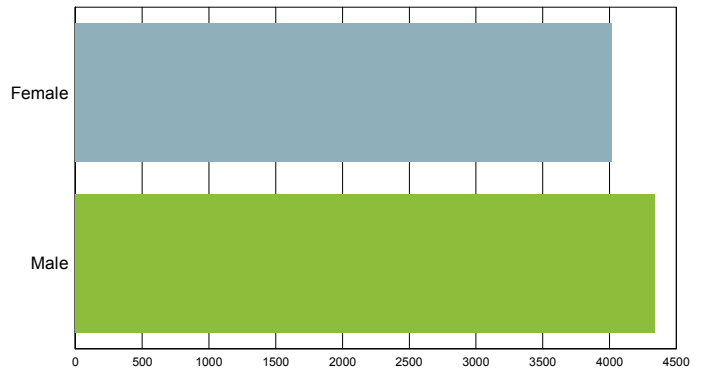

Characteristics of Unemployment Insurance Claimants

February 2016

Gender	South Carolina
Female	4,016
Male	4,336

Race	South Carolina
ASIAN	62
BLACK	3,943
HAWAIIAN	12
NATIVE AMERICAN	68
NON-WHITE	212
UNKNOWN	1
WHITE	4,054