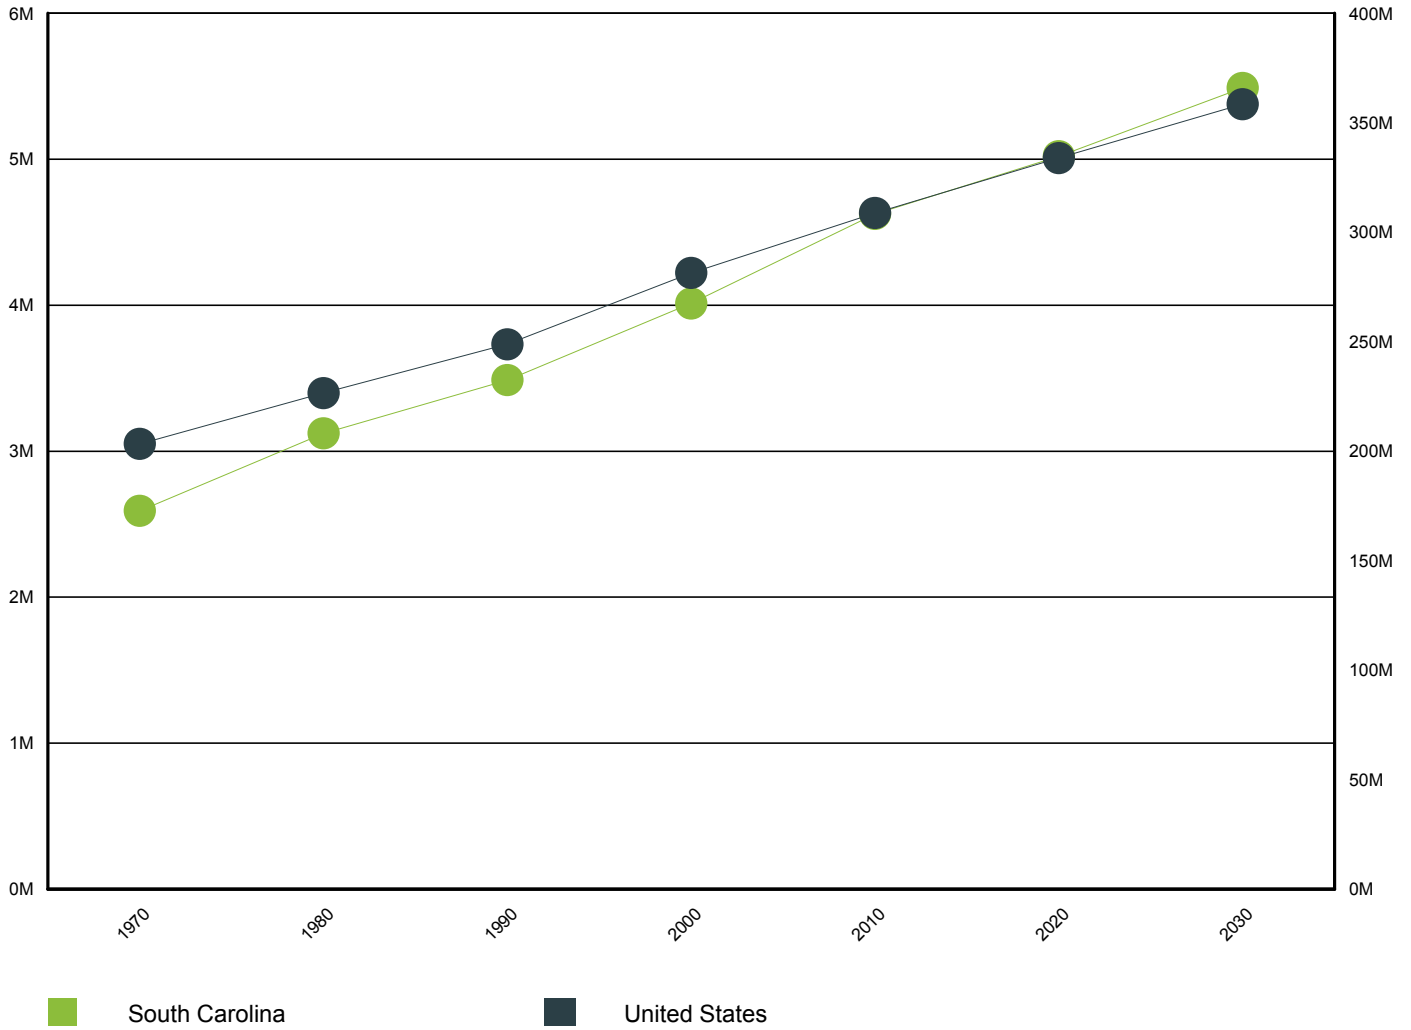

Source: U.S. Census Bureau, American Community Survey

Population by Gender

| Gender | South Carolina | United States |
|--------|----------------|---------------|
| Male | 2,276,305 | 153,247,412 |
| Female | 2,403,297 | 158,289,182 |

Source: U.S. Census Bureau, American Community Survey

Population Change

Historical and Projected

South Carolina

United States

| Year | South Carolina | United States |
|------|----------------|---------------|
| 1970 | 2,590,713 | 203,302,031 |
| 1980 | 3,121,820 | 226,545,805 |
| 1990 | 3,486,310 | 248,845,816 |
| 2000 | 4,012,012 | 281,421,906 |
| 2010 | 4,625,364 | 308,745,538 |
| 2020 | 5,020,400 | 333,896,000 |
| 2030 | 5,488,460 | 358,471,000 |