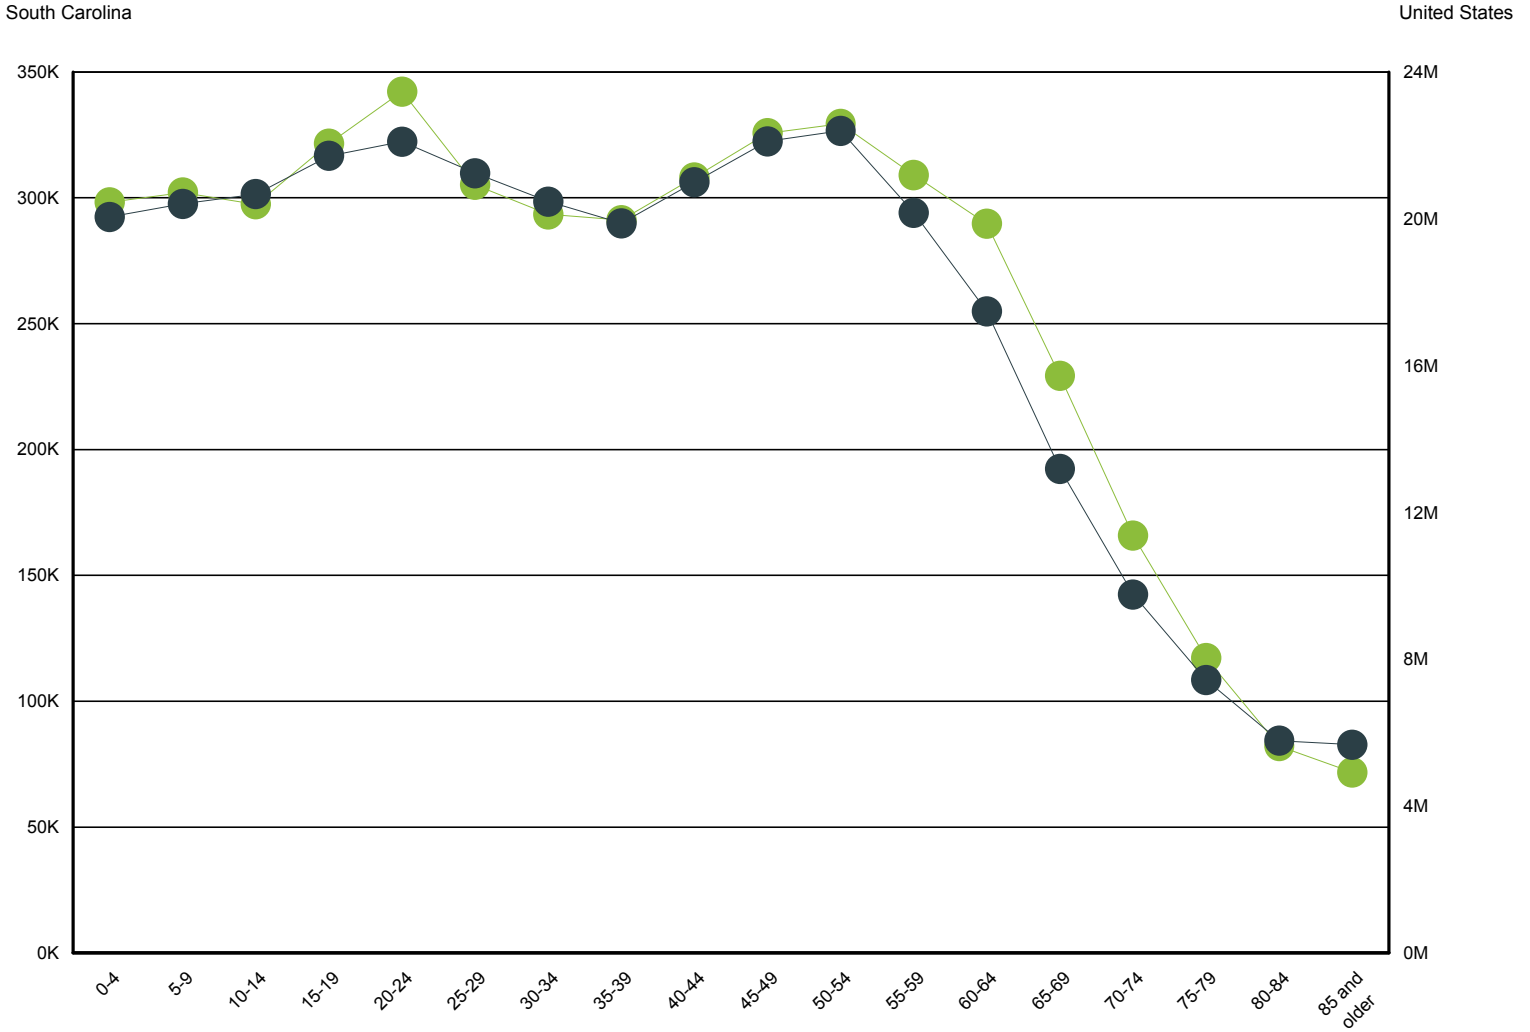

Source: S.C. Department of Employment & Workforce

Retail Sales

Source: S.C. Department of Revenue

Population by Age

Note: K represents thousands & M represents millions

■ South Carolina
 ■ United States

| Age Range | South Carolina | United States |
|--------------|----------------|---------------|
| 0-4 | 298,242 | 20,052,112 |
| 5-9 | 302,111 | 20,409,060 |
| 10-14 | 297,443 | 20,672,609 |
| 15-19 | 321,540 | 21,715,074 |
| 20-24 | 342,237 | 22,099,887 |
| 25-29 | 305,167 | 21,243,365 |
| 30-34 | 293,464 | 20,467,912 |
| 35-39 | 291,183 | 19,876,161 |
| 40-44 | 308,158 | 20,998,001 |
| 45-49 | 325,660 | 22,109,946 |
| 50-54 | 329,431 | 22,396,322 |
| 55-59 | 309,061 | 20,165,892 |
| 60-64 | 289,690 | 17,479,211 |
| 65-69 | 229,251 | 13,189,508 |
| 70-74 | 165,797 | 9,767,522 |
| 75-79 | 117,187 | 7,438,750 |
| 80-84 | 82,223 | 5,781,697 |
| 85 and older | 71,757 | 5,673,565 |