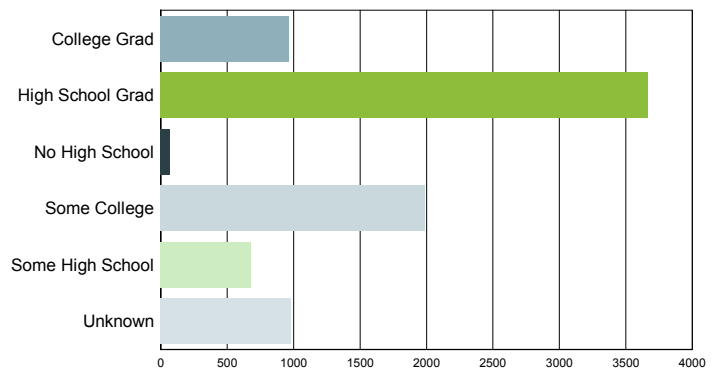

Source: S.C. Department of Employment & Workforce

Area Job Openings

South Carolina - Seasonally Adjusted

| Period | Employed | Unemployed | Unemp. Rate | Job Openings |
|----------------|-----------|------------|-------------|--------------|
| January-2016 | 2,149,850 | 124,650 | 5.5% | |
| December-2015 | 2,138,997 | 124,433 | 5.5% | 66,940 |
| November-2015 | 2,136,651 | 124,159 | 5.5% | 72,451 |
| October-2015 | 2,133,670 | 124,395 | 5.5% | 67,959 |
| September-2015 | 2,130,209 | 125,030 | 5.5% | 65,547 |
| August-2015 | 2,126,323 | 126,465 | 5.6% | 68,129 |
| July-2015 | 2,122,043 | 129,098 | 5.7% | 69,070 |
| June-2015 | 2,117,636 | 132,841 | 5.9% | 68,232 |
| May-2015 | 2,113,381 | 137,045 | 6.1% | 67,927 |
| April-2015 | 2,109,476 | 140,935 | 6.3% | 65,368 |
| March-2015 | 2,106,031 | 143,919 | 6.4% | 66,751 |
| February-2015 | 2,102,897 | 145,750 | 6.5% | 70,337 |
| January-2015 | 2,099,736 | 146,778 | 6.5% | 64,260 |

*Source: S.C. Department of Employment & Workforce & The Conference Board's Help Wanted OnLine® data series
South Carolina Data is Seasonally Adjusted*

Characteristics of Unemployment Insurance Claimants

February 2016

| Gender | South Carolina |
|--------|----------------|
| Female | 4,016 |
| Male | 4,336 |

| Race | South Carolina |
|-----------------|----------------|
| ASIAN | 62 |
| BLACK | 3,943 |
| HAWAIIAN | 12 |
| NATIVE AMERICAN | 68 |
| NON-WHITE | 212 |
| UNKNOWN | 1 |
| WHITE | 4,054 |

| Age Group | South Carolina |
|--------------|----------------|
| 18 - 24 | 1,063 |
| 25 - 40 | 3,379 |
| 41 - 55 | 2,632 |
| 56 - 64 | 991 |
| 65+ | 250 |
| Less than 18 | 6 |
| Unknown | 31 |

| Education Level | South Carolina |
|------------------|----------------|
| College Grad | 966 |
| High School Grad | 3,666 |
| No High School | 71 |
| Some College | 1,990 |
| Some High School | 680 |
| Unknown | 979 |