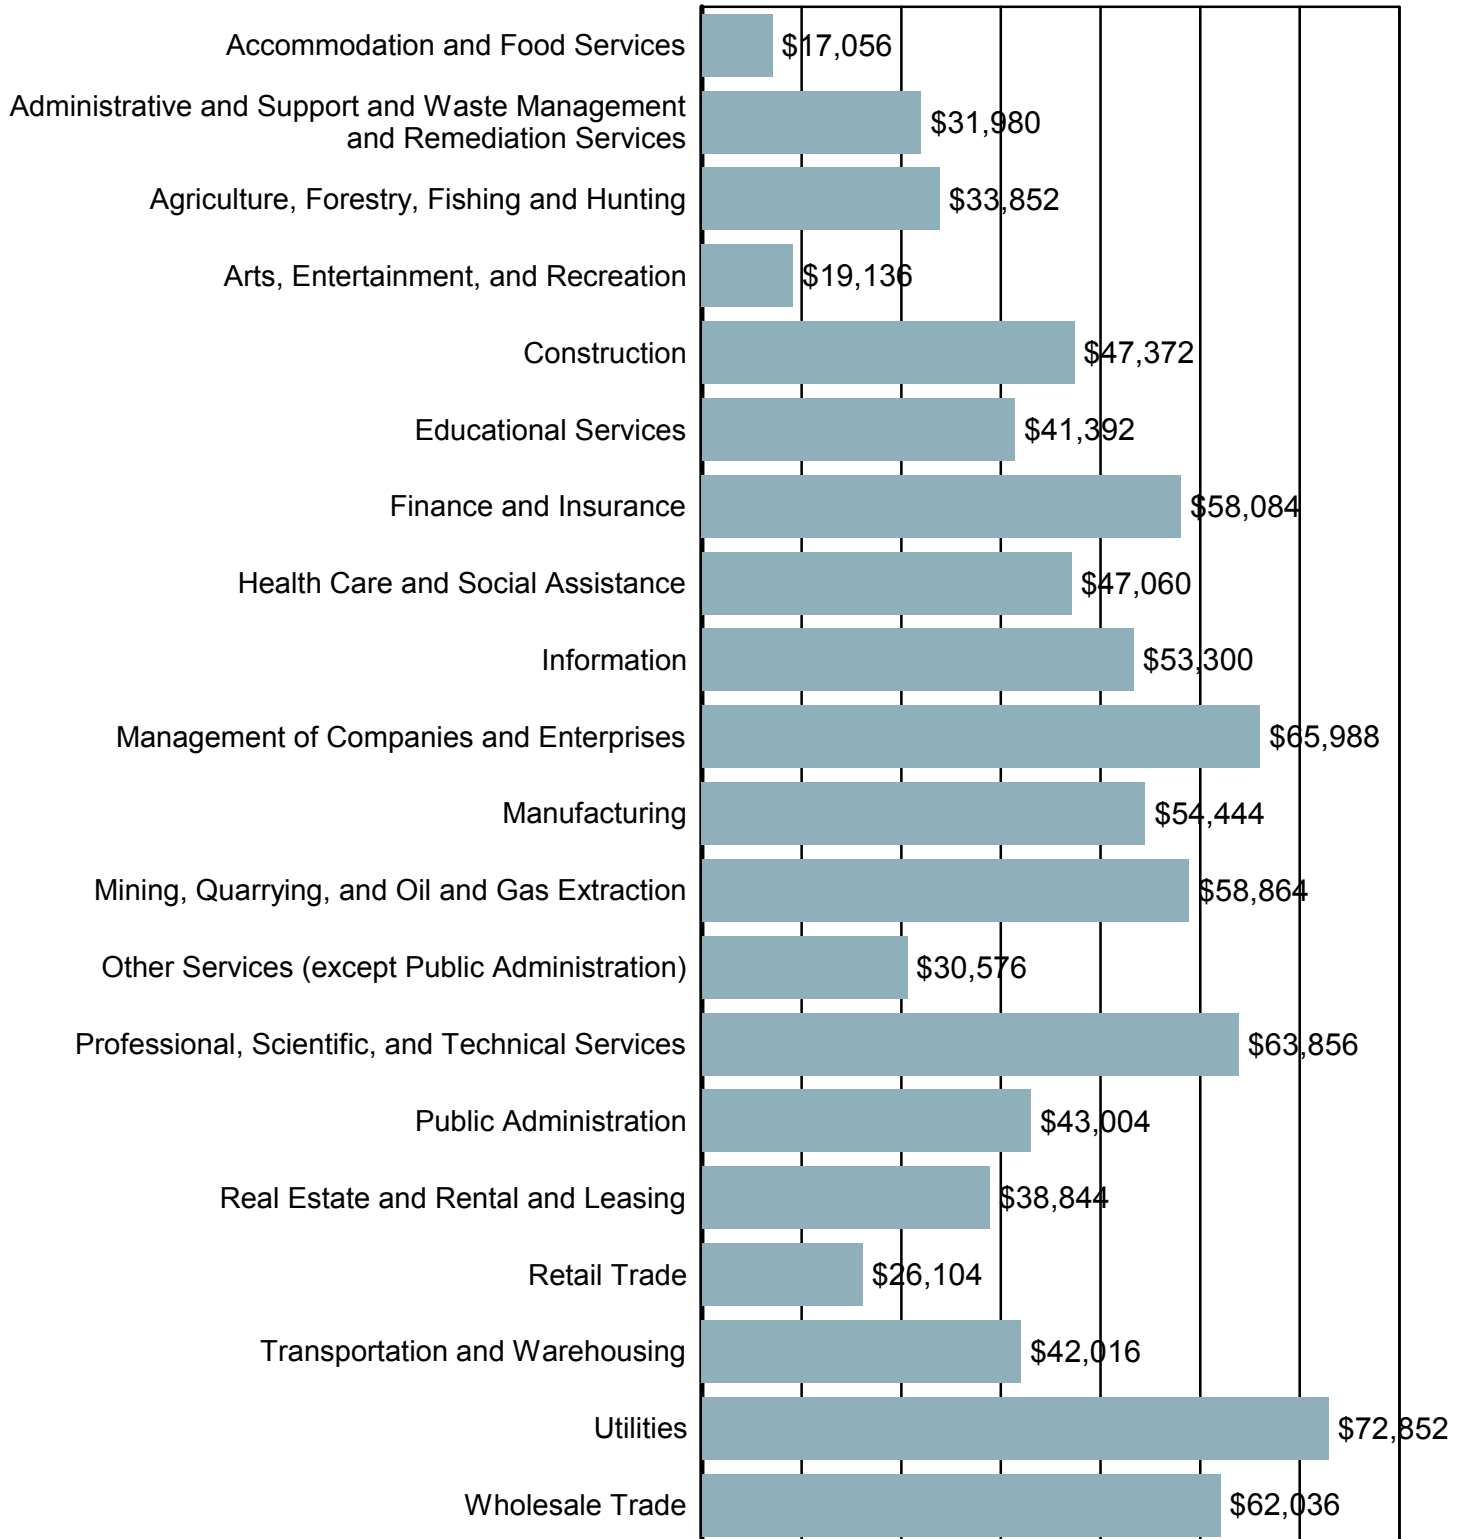

Top 20 Occupational Openings

South Carolina
December-2015

Occupations Name (Soccode)	Job Openings
Heavy and Tractor-Trailer Truck Drivers (53-3032)	4,534
Registered Nurses (29-1141)	3,801
First-Line Supervisors of Retail Sales Workers (41-1011)	1,447
Retail Salespersons (41-2031)	1,441
Customer Service Representatives (43-4051)	1,109
First-Line Supervisors of Food Preparation and Serving Workers (35-1012)	1,099
Maintenance and Repair Workers, General (49-9071)	1,035
First-Line Supervisors of Office and Administrative Support Workers (43-1011)	805
Physical Therapists (29-1123)	779
First-Line Supervisors of Production and Operating Workers (51-1011)	722
Computer User Support Specialists (15-1151)	694
Industrial Engineers (17-2112)	685
Computer Occupations, All Other (15-1199)	653
Light Truck or Delivery Services Drivers (53-3033)	653
Combined Food Preparation and Serving Workers, Including Fast Food (35-3021)	591
Social and Human Service Assistants (21-1093)	585
Medical and Health Services Managers (11-9111)	569
Computer Systems Analysts (15-1121)	566
Stock Clerks and Order Fillers (43-5081)	559
Network and Computer Systems Administrators (15-1142)	558

Source: S.C. Department of Employment & Workforce & The Conference Board's Help Wanted OnLine® data series

Average Annual Wage by Industry

Source: S.C. Department of Employment & Workforce
Quarterly Census of Employment and Wages (QCEW) - 2015 Q3