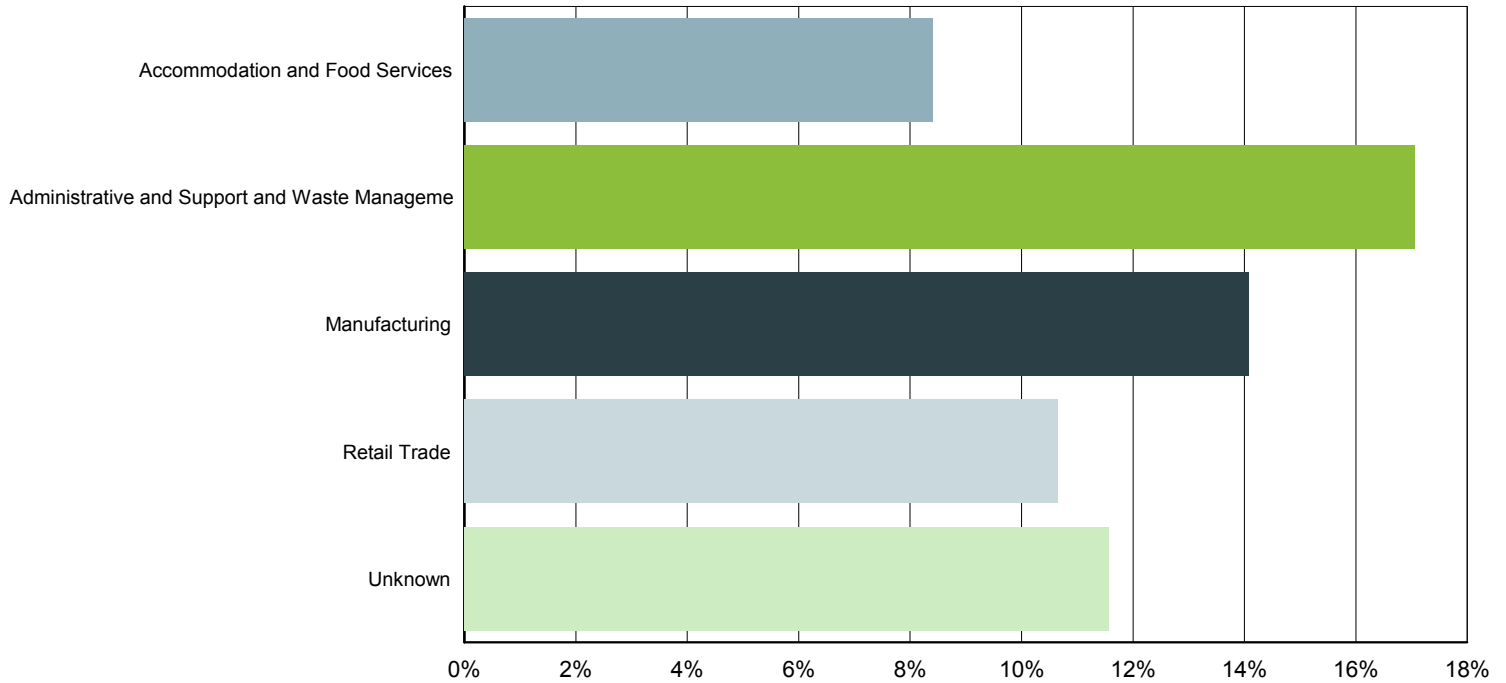

Source: S.C. Department of Employment & Workforce

Characteristics of Unemployment Insurance Claims by Industry

Industry Groups With Largest Number of Claims
February 2016

| Industry | South Carolina | % of Claims |
|--|----------------|-------------|
| Administrative and Support and Waste Management | 1,427 | 17.06% |
| Manufacturing | 1,177 | 14.07% |
| Unknown | 968 | 11.57% |
| Retail Trade | 891 | 10.65% |
| Accommodation and Food Services | 703 | 8.41% |
| Health Care and Social Assistance | 624 | 7.46% |
| Construction | 523 | 6.25% |
| Professional, Scientific, and Technical Services | 429 | 5.13% |
| Wholesale Trade | 283 | 3.38% |
| Transportation and Warehousing | 277 | 3.31% |
| Other Services (except Public Administration) | 191 | 2.28% |
| Finance and Insurance | 184 | 2.20% |
| Real Estate and Rental and Leasing | 150 | 1.79% |
| Public Administration | 144 | 1.72% |
| Information | 112 | 1.34% |
| Educational Services | 91 | 1.09% |
| Management of Companies and Enterprises | 65 | 0.78% |
| Arts, Entertainment, and Recreation | 57 | 0.68% |
| Agriculture, Forestry, Fishing and Hunting | 48 | 0.57% |
| Utilities | 11 | 0.13% |
| Mining, Quarrying, and Oil and Gas Extraction | 8 | 0.10% |