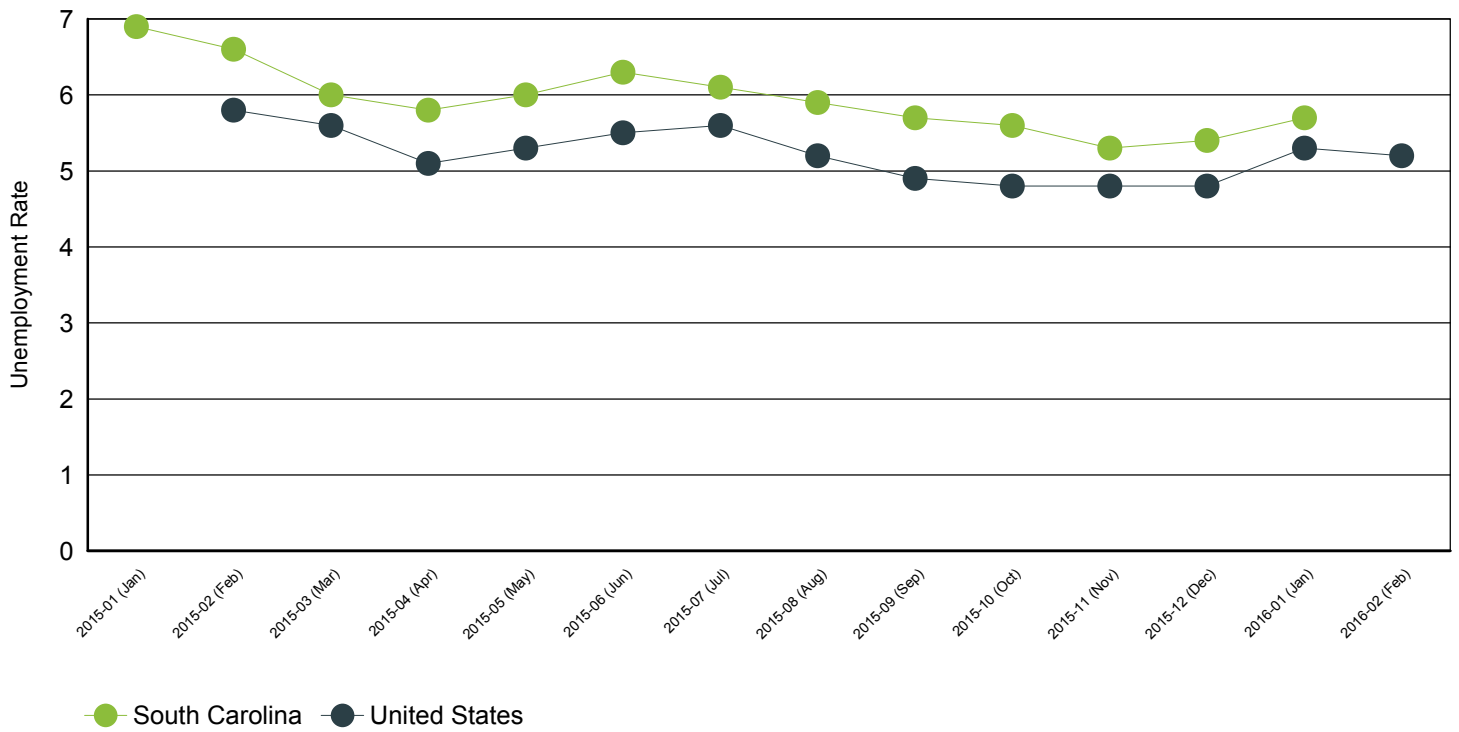

Monthly Unemployment Rate (Unadjusted)

Past 13 Months

Period	South Carolina			United States		
	Employment	Unemp	Rate	Employment	Unemp	Rate
Jan 2016	2,131,976	127,837	5.70%	149,037,000	8,309,000	5.30%
Dec 2015	2,128,424	120,334	5.40%	149,703,000	7,542,000	4.80%
Nov 2015	2,129,275	119,592	5.30%	149,766,000	7,573,000	4.80%
Oct 2015	2,134,350	127,480	5.60%	149,716,000	7,597,000	4.80%
Sep 2015	2,124,584	127,250	5.70%	148,980,000	7,628,000	4.90%
Aug 2015	2,136,235	135,084	5.90%	149,228,000	8,162,000	5.20%
Jul 2015	2,147,224	138,460	6.10%	149,722,000	8,805,000	5.60%
Jun 2015	2,144,927	144,488	6.30%	149,645,000	8,638,000	5.50%
May 2015	2,137,397	137,424	6.00%	149,349,000	8,370,000	5.30%
Apr 2015	2,122,251	129,919	5.80%	148,587,000	7,966,000	5.10%
Mar 2015	2,102,859	133,893	6.00%	147,635,000	8,682,000	5.60%
Feb 2015	2,086,577	147,219	6.60%	147,118,000	9,095,000	5.80%
Jan 2015	2,076,775	152,906	6.90%	146,552,000	9,498,000	6.10%

Source: S.C. Department of Employment & Workforce