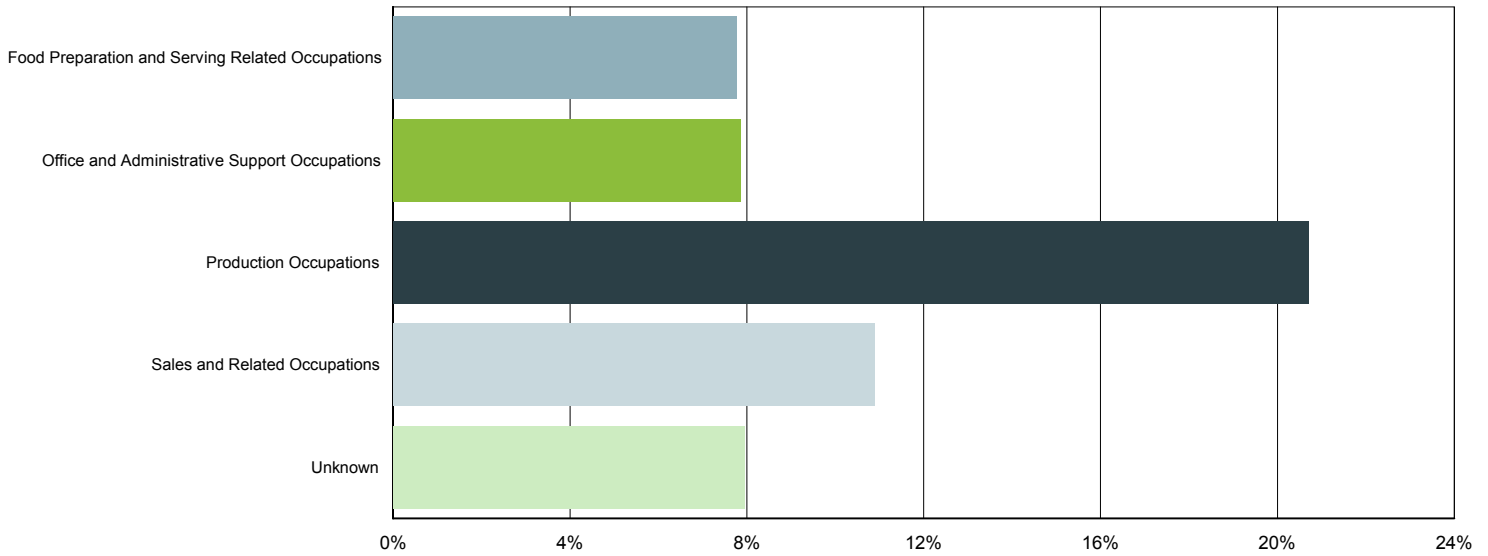

Characteristics of Unemployment Insurance Claims by Occupation

Occupation Groups With Largest Number of Claims
February 2016

Occupation	South Carolina	% of Claims
Production Occupations	1,731	20.70%
Sales and Related Occupations	910	10.88%
Unknown	665	7.95%
Office and Administrative Support Occupations	658	7.87%
Food Preparation and Serving Related Occupations	649	7.76%
Construction and Extraction Occupations	595	7.11%
Management Occupations	555	6.64%
Healthcare Support Occupations	385	4.60%
Transportation and Material Moving Occupations	349	4.17%
Building and Grounds Cleaning and Maintenance Occu	307	3.67%
Business and Financial Operations Occupations	284	3.40%
Installation, Maintenance, and Repair Occupations	263	3.14%
Healthcare Practitioners and Technical Occupations	184	2.20%
Computer and Mathematical Occupations	155	1.85%
Architecture and Engineering Occupations	115	1.38%
Personal Care and Service Occupations	113	1.35%
Protective Service Occupations	95	1.14%
Education, Training, and Library Occupations	82	0.98%
Community and Social Service Occupations	74	0.88%
Arts, Design, Entertainment, Sports, and Media Occ	52	0.62%
Legal Occupations	47	0.56%
Farming, Fishing, and Forestry Occupations	43	0.51%
Military Specific Occupations	34	0.41%
Life, Physical, and Social Science Occupations	18	0.22%

Source: S.C. Department of Employment & Workforce