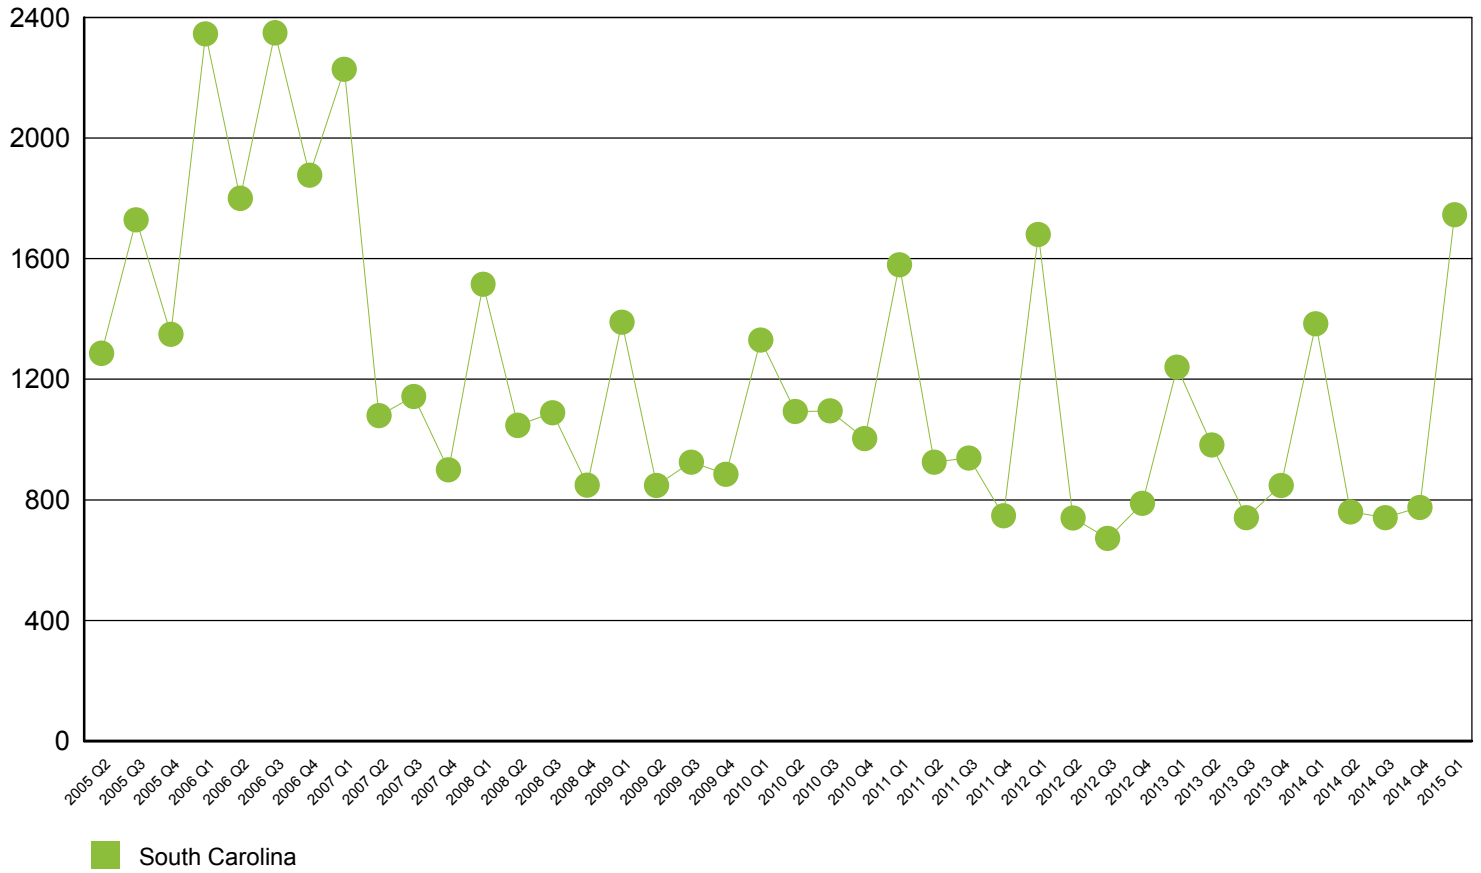

New Startup Firms

Period	New Firms
2015 Q1	1,746
2014 Q4	775
2014 Q3	741
2014 Q2	760
2014 Q1	1,384
2013 Q4	848
2013 Q3	741
2013 Q2	982
2013 Q1	1,240
2012 Q4	788
2012 Q3	672
2012 Q2	740
2012 Q1	1,680
2011 Q4	747
2011 Q3	939
2011 Q2	925
2011 Q1	1,580
2010 Q4	1,003
2010 Q3	1,095
2010 Q2	1,093

Note: A firm is included in the count when it does not have a UI Account Number in the previous quarter and has a Setup Date that falls in the quarter displayed.

Source: S.C. Department of Employment & Workforce