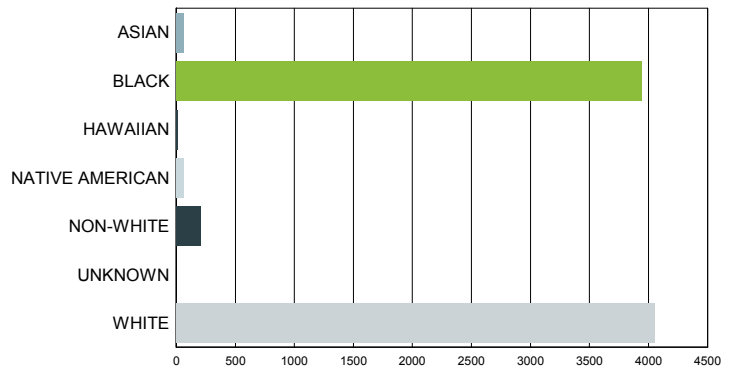

Source: S.C. Department of Employment & Workforce

Area Job Openings

South Carolina - Seasonally Adjusted

| Period | Employed | Unemployed | Unemp. Rate | Job Openings |
|----------------|-----------|------------|-------------|--------------|
| January-2016 | 2,149,850 | 124,650 | 5.5% | |
| December-2015 | 2,138,997 | 124,433 | 5.5% | 66,940 |
| November-2015 | 2,136,651 | 124,159 | 5.5% | 72,451 |
| October-2015 | 2,133,670 | 124,395 | 5.5% | 67,959 |
| September-2015 | 2,130,209 | 125,030 | 5.5% | 65,547 |
| August-2015 | 2,126,323 | 126,465 | 5.6% | 68,129 |
| July-2015 | 2,122,043 | 129,098 | 5.7% | 69,070 |
| June-2015 | 2,117,636 | 132,841 | 5.9% | 68,232 |
| May-2015 | 2,113,381 | 137,045 | 6.1% | 67,927 |
| April-2015 | 2,109,476 | 140,935 | 6.3% | 65,368 |
| March-2015 | 2,106,031 | 143,919 | 6.4% | 66,751 |
| February-2015 | 2,102,897 | 145,750 | 6.5% | 70,337 |
| January-2015 | 2,099,736 | 146,778 | 6.5% | 64,260 |

*Source: S.C. Department of Employment & Workforce & The Conference Board's Help Wanted OnLine® data series
South Carolina Data is Seasonally Adjusted*

Characteristics of Unemployment Insurance Claimants

February 2016

| Gender | South Carolina |
|--------|----------------|
| Female | 4,016 |
| Male | 4,336 |

| Race | South Carolina |
|-----------------|----------------|
| ASIAN | 62 |
| BLACK | 3,943 |
| HAWAIIAN | 12 |
| NATIVE AMERICAN | 68 |
| NON-WHITE | 212 |
| UNKNOWN | 1 |
| WHITE | 4,054 |