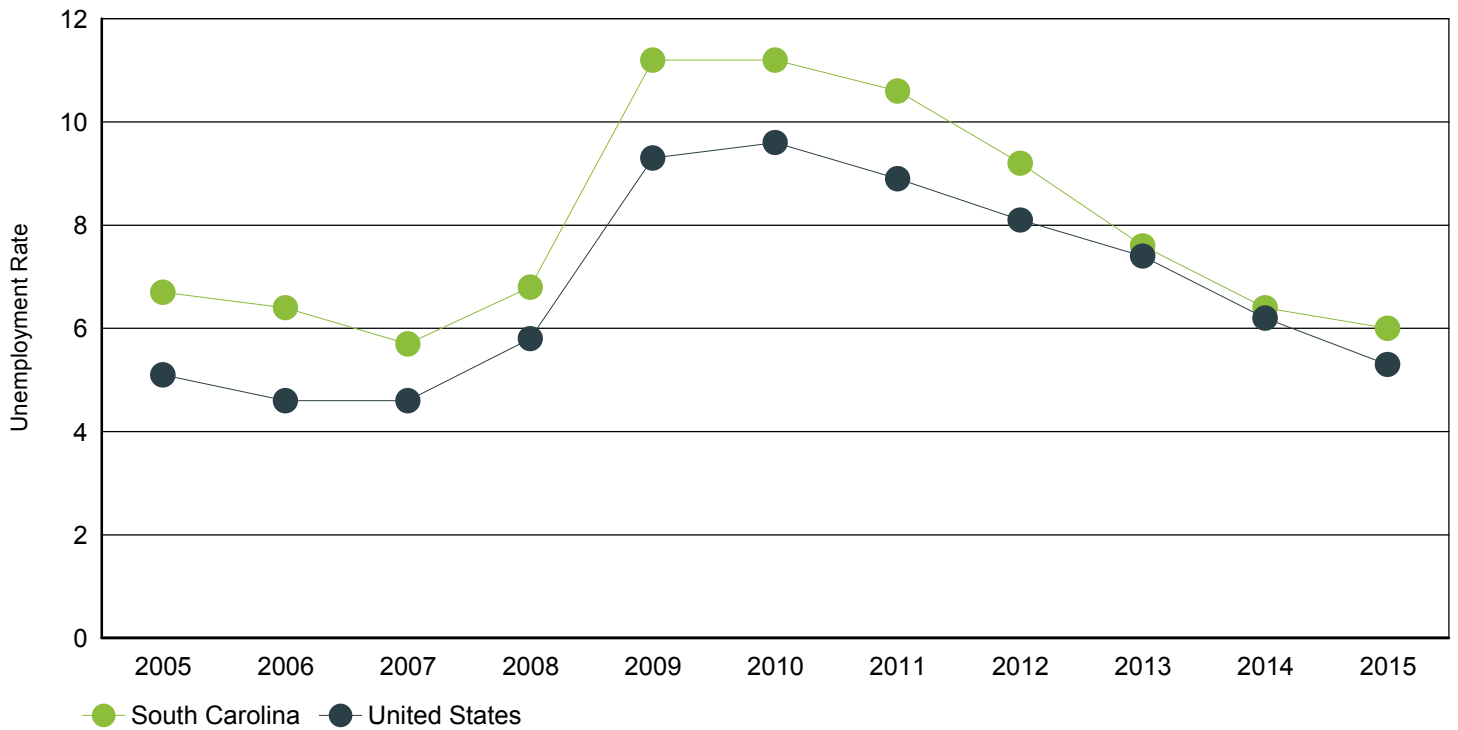

4. Occupation Data

| | |
|--------------------------------|----|
| Projections by Occupation..... | 17 |
| Growing Occupations..... | 18 |
| Declining Occupations..... | 19 |

5. Education Data

| | |
|-------------------------------|----|
| Educational Attainment..... | 20 |
| Graduate Trends..... | 21 |
| Educational Institutions..... | 22 |

Annual Unemployment Rate (Unadjusted)

Trends

| Year | South Carolina | | | United States | | |
|------|----------------|---------|--------|---------------|------------|-------|
| | Employment | Unemp | Rate | Employment | Unemp | Rate |
| 2015 | 2,122,573 | 134,504 | 6.00% | 148,834,000 | 8,296,000 | 5.30% |
| 2014 | 2,074,277 | 142,505 | 6.40% | 146,305,000 | 9,617,000 | 6.20% |
| 2013 | 2,022,444 | 166,924 | 7.60% | 143,929,000 | 11,460,000 | 7.40% |
| 2012 | 1,983,506 | 200,607 | 9.20% | 142,469,000 | 12,506,000 | 8.10% |
| 2011 | 1,945,900 | 229,623 | 10.60% | 139,869,000 | 13,747,000 | 8.90% |
| 2010 | 1,915,045 | 240,623 | 11.20% | 139,064,000 | 14,825,000 | 9.60% |
| 2009 | 1,910,670 | 242,075 | 11.20% | 139,877,000 | 14,265,000 | 9.30% |
| 2008 | 1,996,409 | 145,823 | 6.80% | 145,362,000 | 8,924,000 | 5.80% |
| 2007 | 2,005,686 | 120,205 | 5.70% | 146,047,000 | 7,078,000 | 4.60% |
| 2006 | 1,973,337 | 135,760 | 6.40% | 144,427,000 | 7,001,000 | 4.60% |
| 2005 | 1,929,233 | 139,366 | 6.70% | 141,730,000 | 7,591,000 | 5.10% |