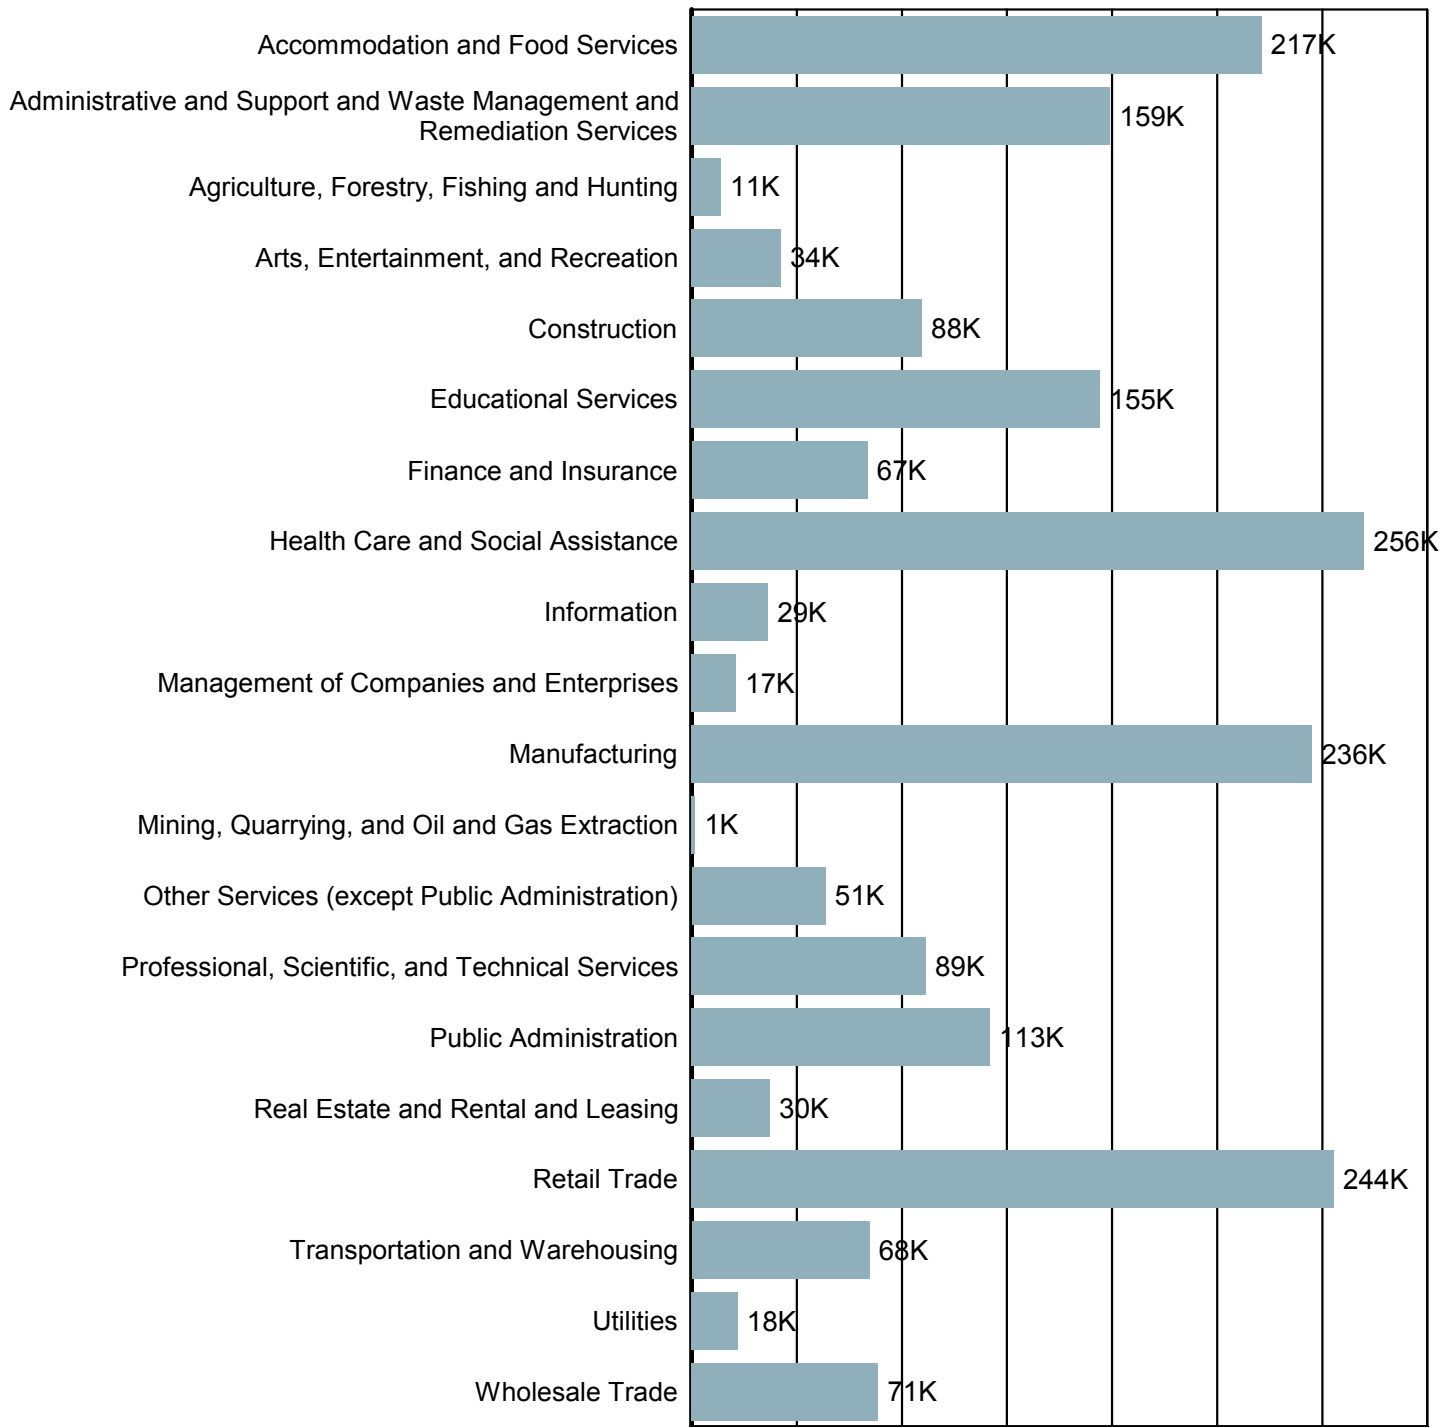

Source: U.S. Census Bureau

Employers/Employment by Size of Establishment

| Employees | SC Employers | SC Employment |
|------------|--------------|---------------|
| 0 to 4 | 69,754 | 108,371 |
| 5 to 9 | 19,794 | 131,286 |
| 10 to 19 | 14,201 | 193,065 |
| 20 to 49 | 10,723 | 328,855 |
| 50 to 99 | 4,239 | 291,157 |
| 100 to 249 | 2,714 | 406,563 |
| 250 to 499 | 830 | 284,930 |
| 500 to 999 | 357 | 242,362 |
| 1000 + | 291 | 731,589 |

Source: S.C. Department of Employment & Workforce - 2015 Q2
 - Indicates that the requested data is suppressed

20 Largest Employers

(Listed Alphabetically)

| Corporation Name |
|-------------------------------------|
| BLUE CROSS BLUE SHIELD OF SC |
| BMW MANUFACTURING CORP. |
| CHARLESTON COUNTY SCHOOL DISTRICT |
| DEPARTMENT OF DEFENSE |
| FOOD LION LLC |
| GREENVILLE HEALTH SYSTEM |
| HORRY COUNTY DEPARTMENT OF EDUCATIO |
| LOWES HOME CENTERS INC |
| MEDICAL UNIV OF SC HOSPITAL AUTHORI |
| MICHELIN NORTH AMERICA INC |
| PALMETTO HEALTH |
| PUBLIX SUPER MARKETS INC |
| SAVANNAH RIVER NUCLEAR SOLUTIONS LL |
| SC DEPARTMENT OF CORRECTIONS |
| SCHOOL DISTRICT OF GREENVILLE COUNT |
| SPARTANBURG REGIONAL MEDICAL CENTER |
| THE BOEING COMPANY |
| UNIVERSITY OF SC |
| US POSTAL SERVICE |
| WAL-MART ASSOCIATES INC |

Source: S.C. Department of Employment & Workforce - 2015 Q2

Employment by Industry

Source: S.C. Department of Employment & Workforce
 Quarterly Census of Employment and Wages (QCEW) - 2015 Q3

New Startup Firms