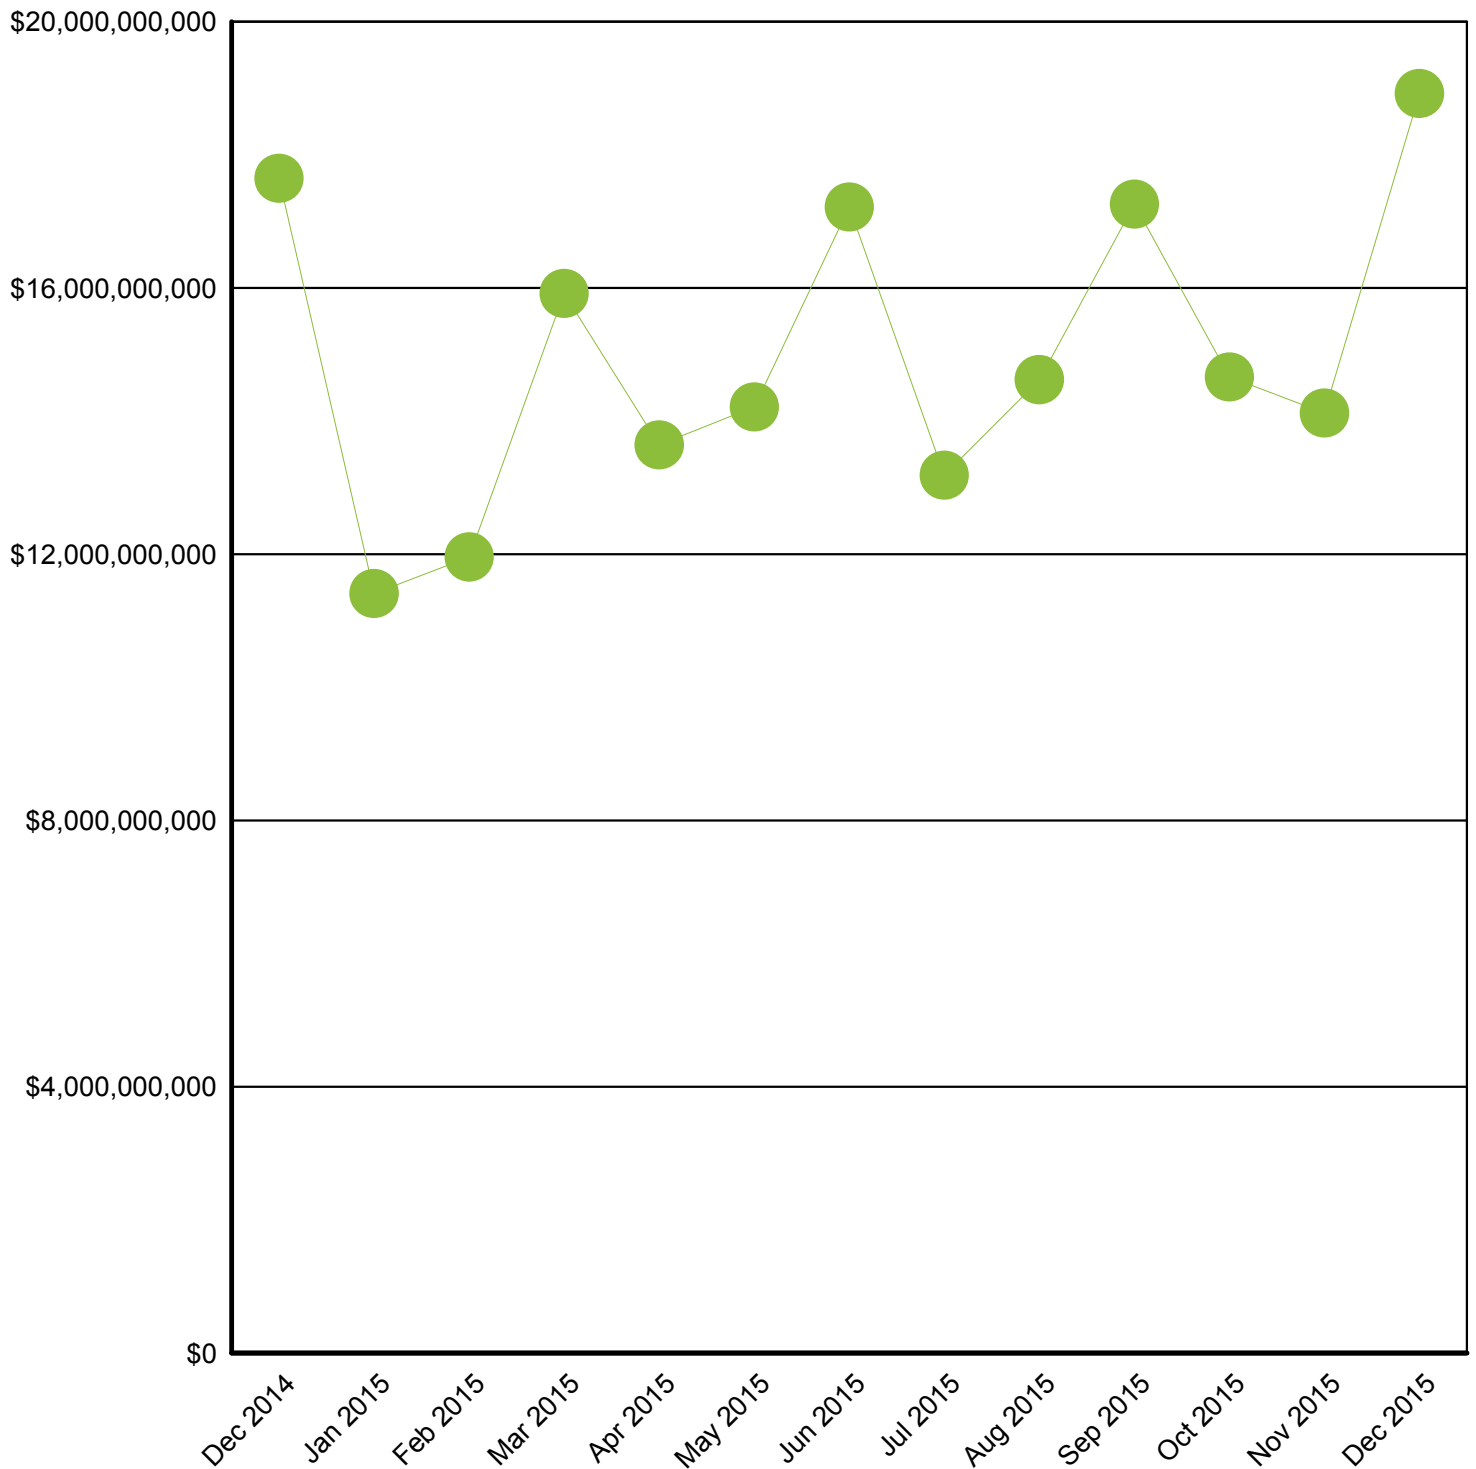

Source: S.C. Department of Employment & Workforce

Retail Sales

Source: S.C. Department of Revenue

Population by Age

Note: K represents thousands & M represents millions

■ South Carolina
 ■ United States

| Age Range | South Carolina | United States |
|--------------|----------------|---------------|
| 0-4 | 298,242 | 20,052,112 |
| 5-9 | 302,111 | 20,409,060 |
| 10-14 | 297,443 | 20,672,609 |
| 15-19 | 321,540 | 21,715,074 |
| 20-24 | 342,237 | 22,099,887 |
| 25-29 | 305,167 | 21,243,365 |
| 30-34 | 293,464 | 20,467,912 |
| 35-39 | 291,183 | 19,876,161 |
| 40-44 | 308,158 | 20,998,001 |
| 45-49 | 325,660 | 22,109,946 |
| 50-54 | 329,431 | 22,396,322 |
| 55-59 | 309,061 | 20,165,892 |
| 60-64 | 289,690 | 17,479,211 |
| 65-69 | 229,251 | 13,189,508 |
| 70-74 | 165,797 | 9,767,522 |
| 75-79 | 117,187 | 7,438,750 |
| 80-84 | 82,223 | 5,781,697 |
| 85 and older | 71,757 | 5,673,565 |