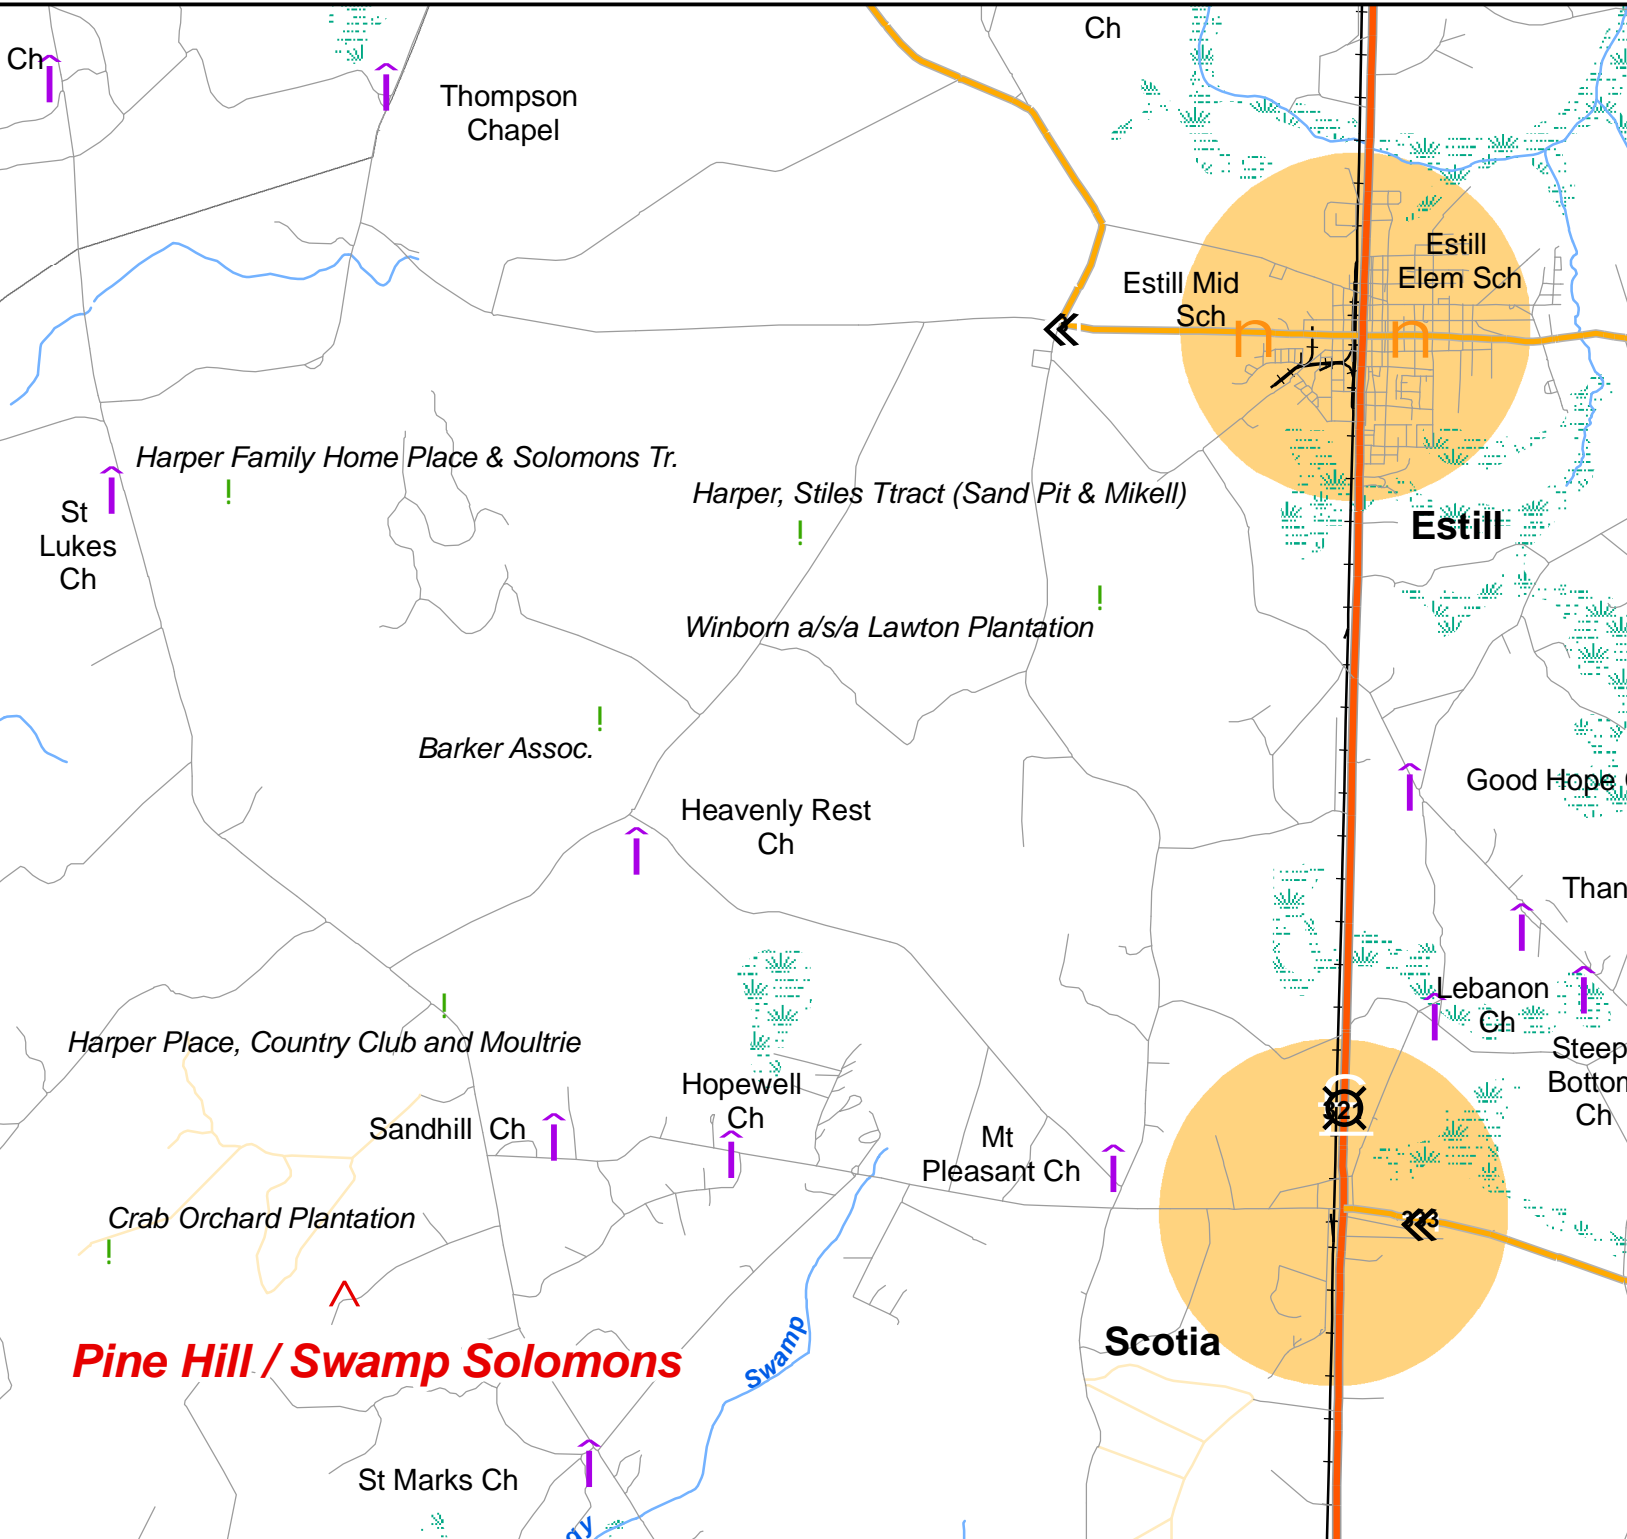

# South Carolina Conservation Bank - Pine Hill / Swamp Solomons

**SCCBank Property**

- SCCBank Location
- Churches
- Schools
- SCCBank Other Locations
- Interstate
- Highway
- Major Road
- Local Road
- Minor Road
- Other Road
- Ramp
- Water Bodies
- Municipalities

0 .375 .75 1.5 Miles  
1 inch equals 1.1 miles

**Pine Hill / Swamp Solomons**