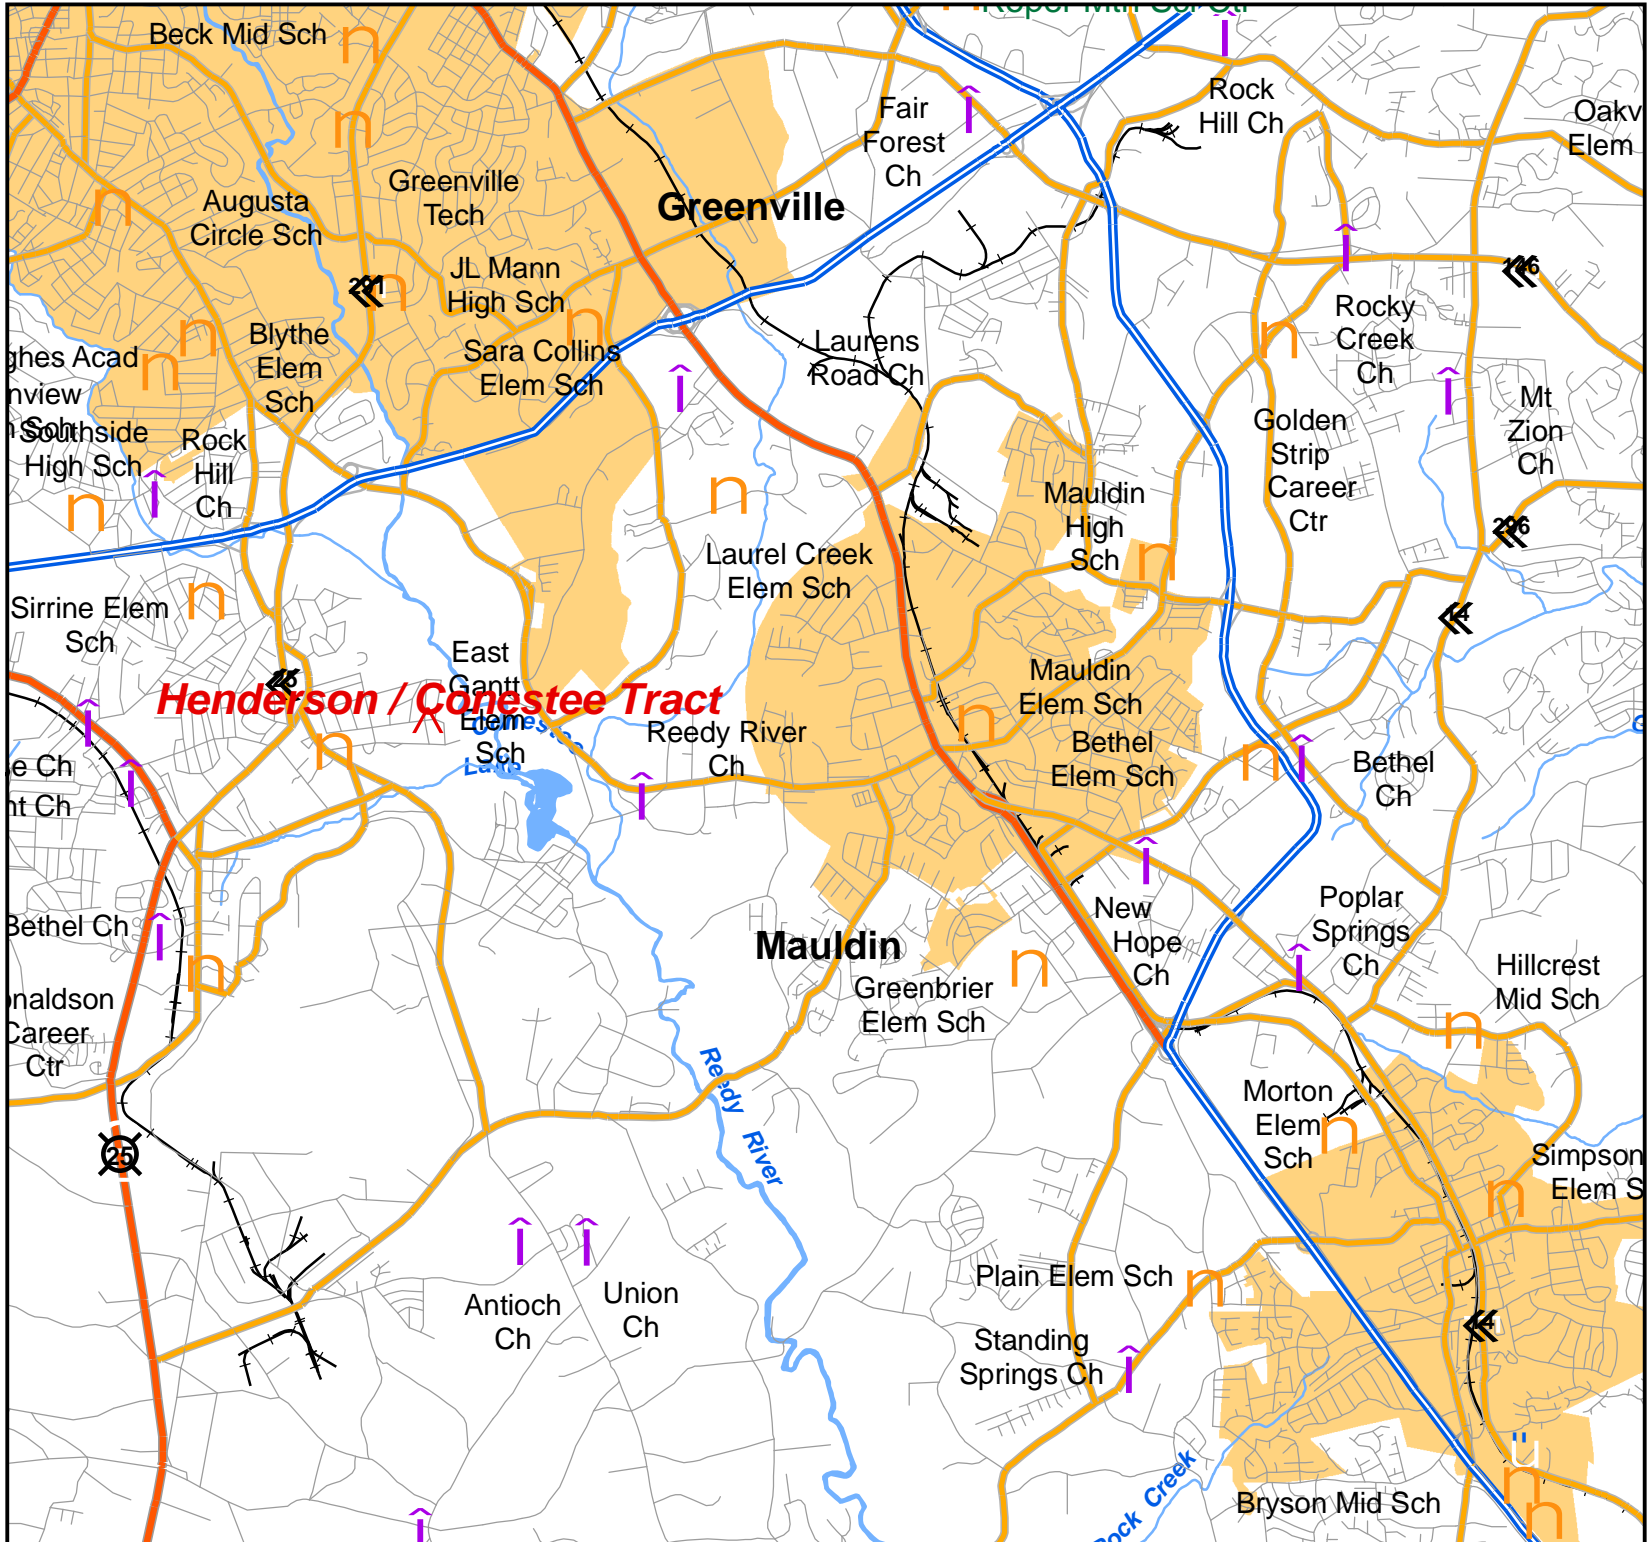

South Carolina Conservation Bank - Henderson / Conestee Tract

SCCBank Property

- SCCBank Location
- Churches
- Schools
- Interstate
- Highway
- Major Road
- Local Road
- Minor Road
- Other Road
- Ramp
- Water Bodies
- Municipalities

0 .375 .75 1.5 Miles
1 inch equals 1.1 miles