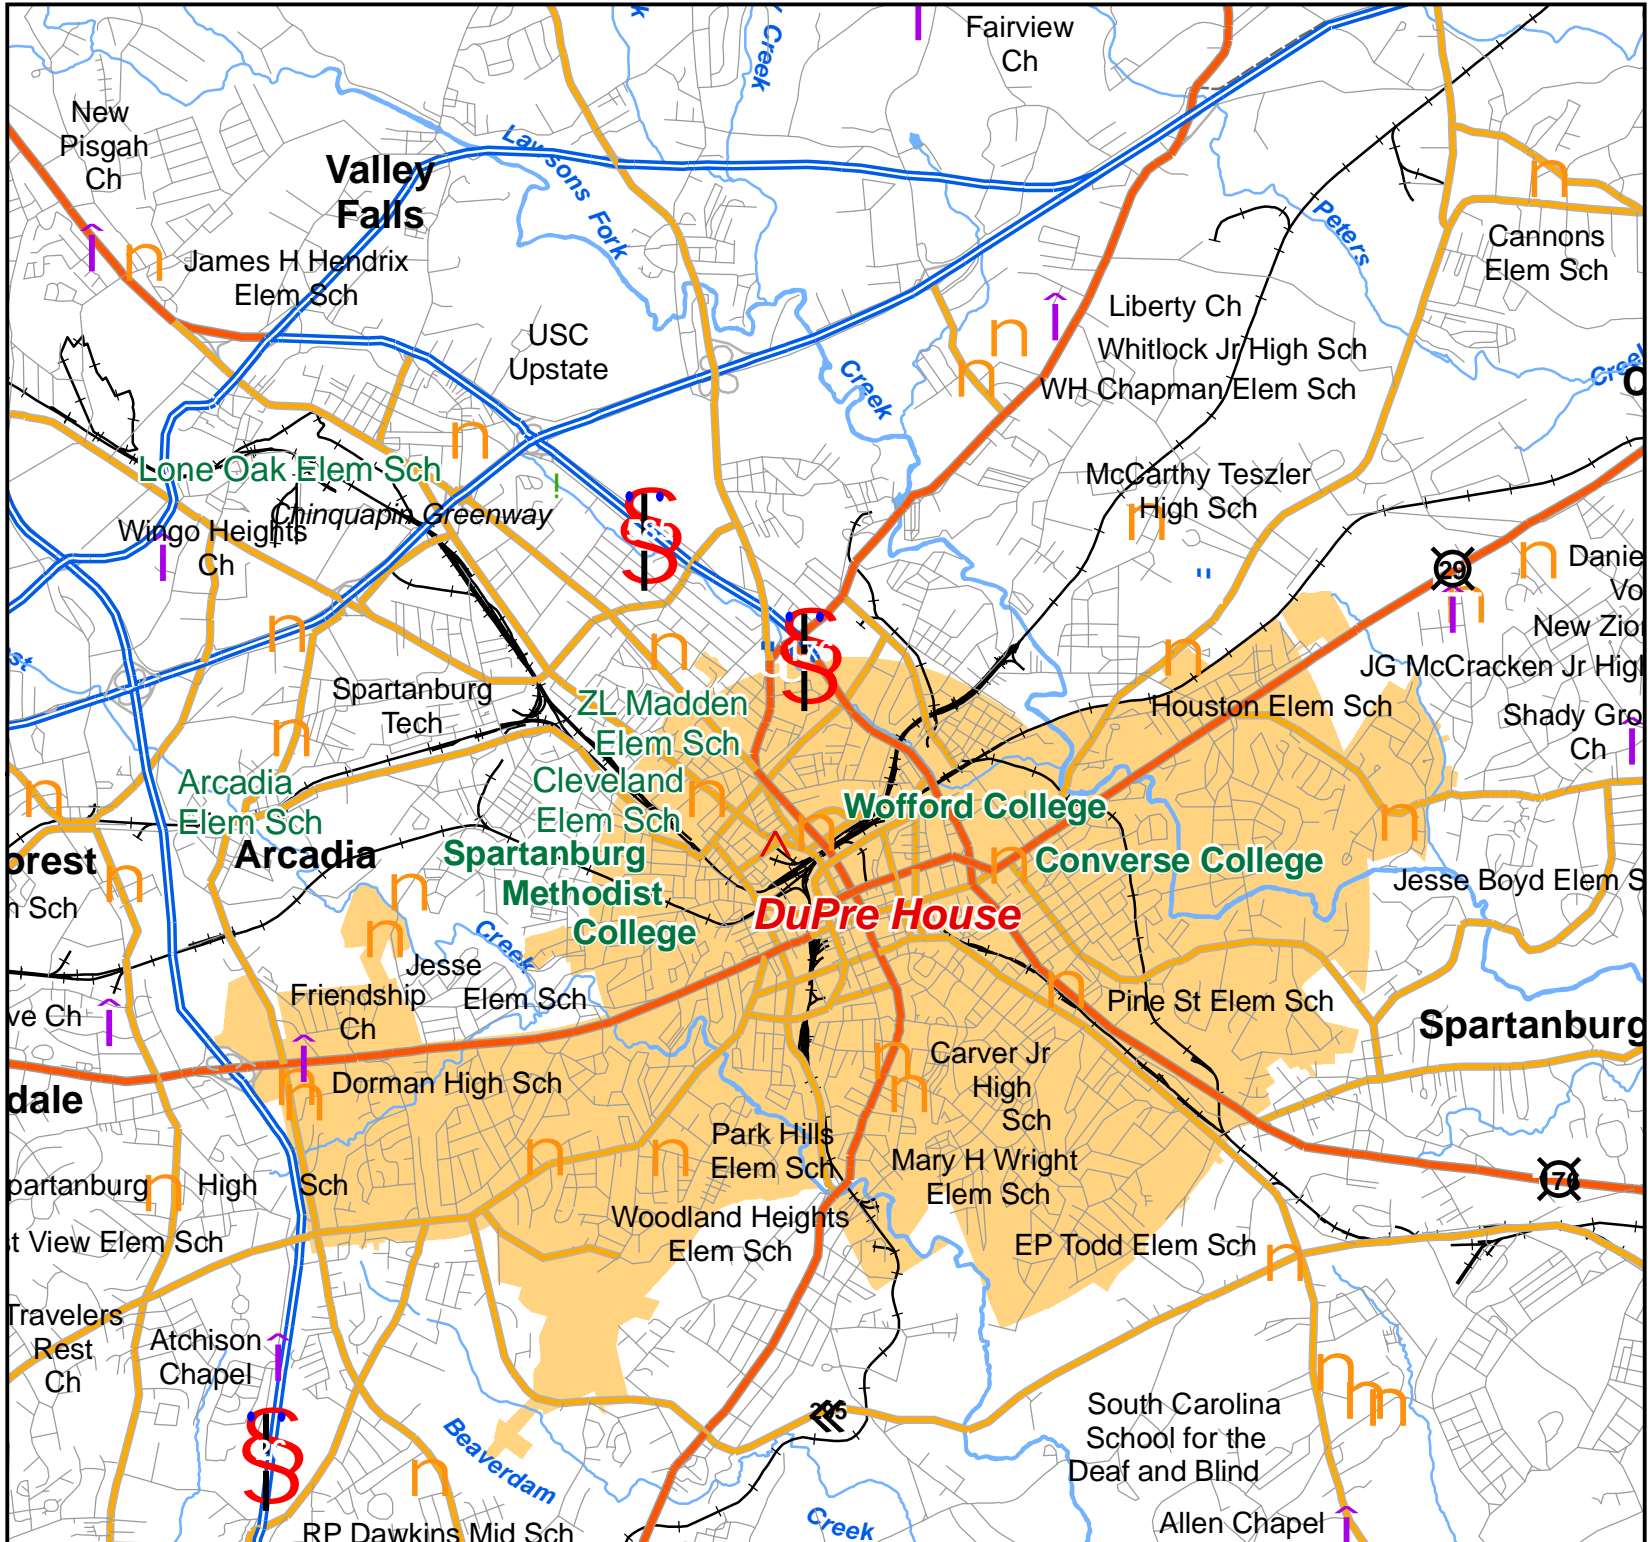

South Carolina Conservation Bank - DuPre House

- SCCBank Property**
- SCCBank Location
 - SCCBank Other Locations
 - Churches
 - Schools
 - Interstate
 - Highway
 - Major Road
 - Local Road
 - Minor Road
 - Other Road
 - Ramp
 - Water Bodies
 - Municipalities

0 .375 .75 1.5 Miles
1 inch equals 1.1 miles