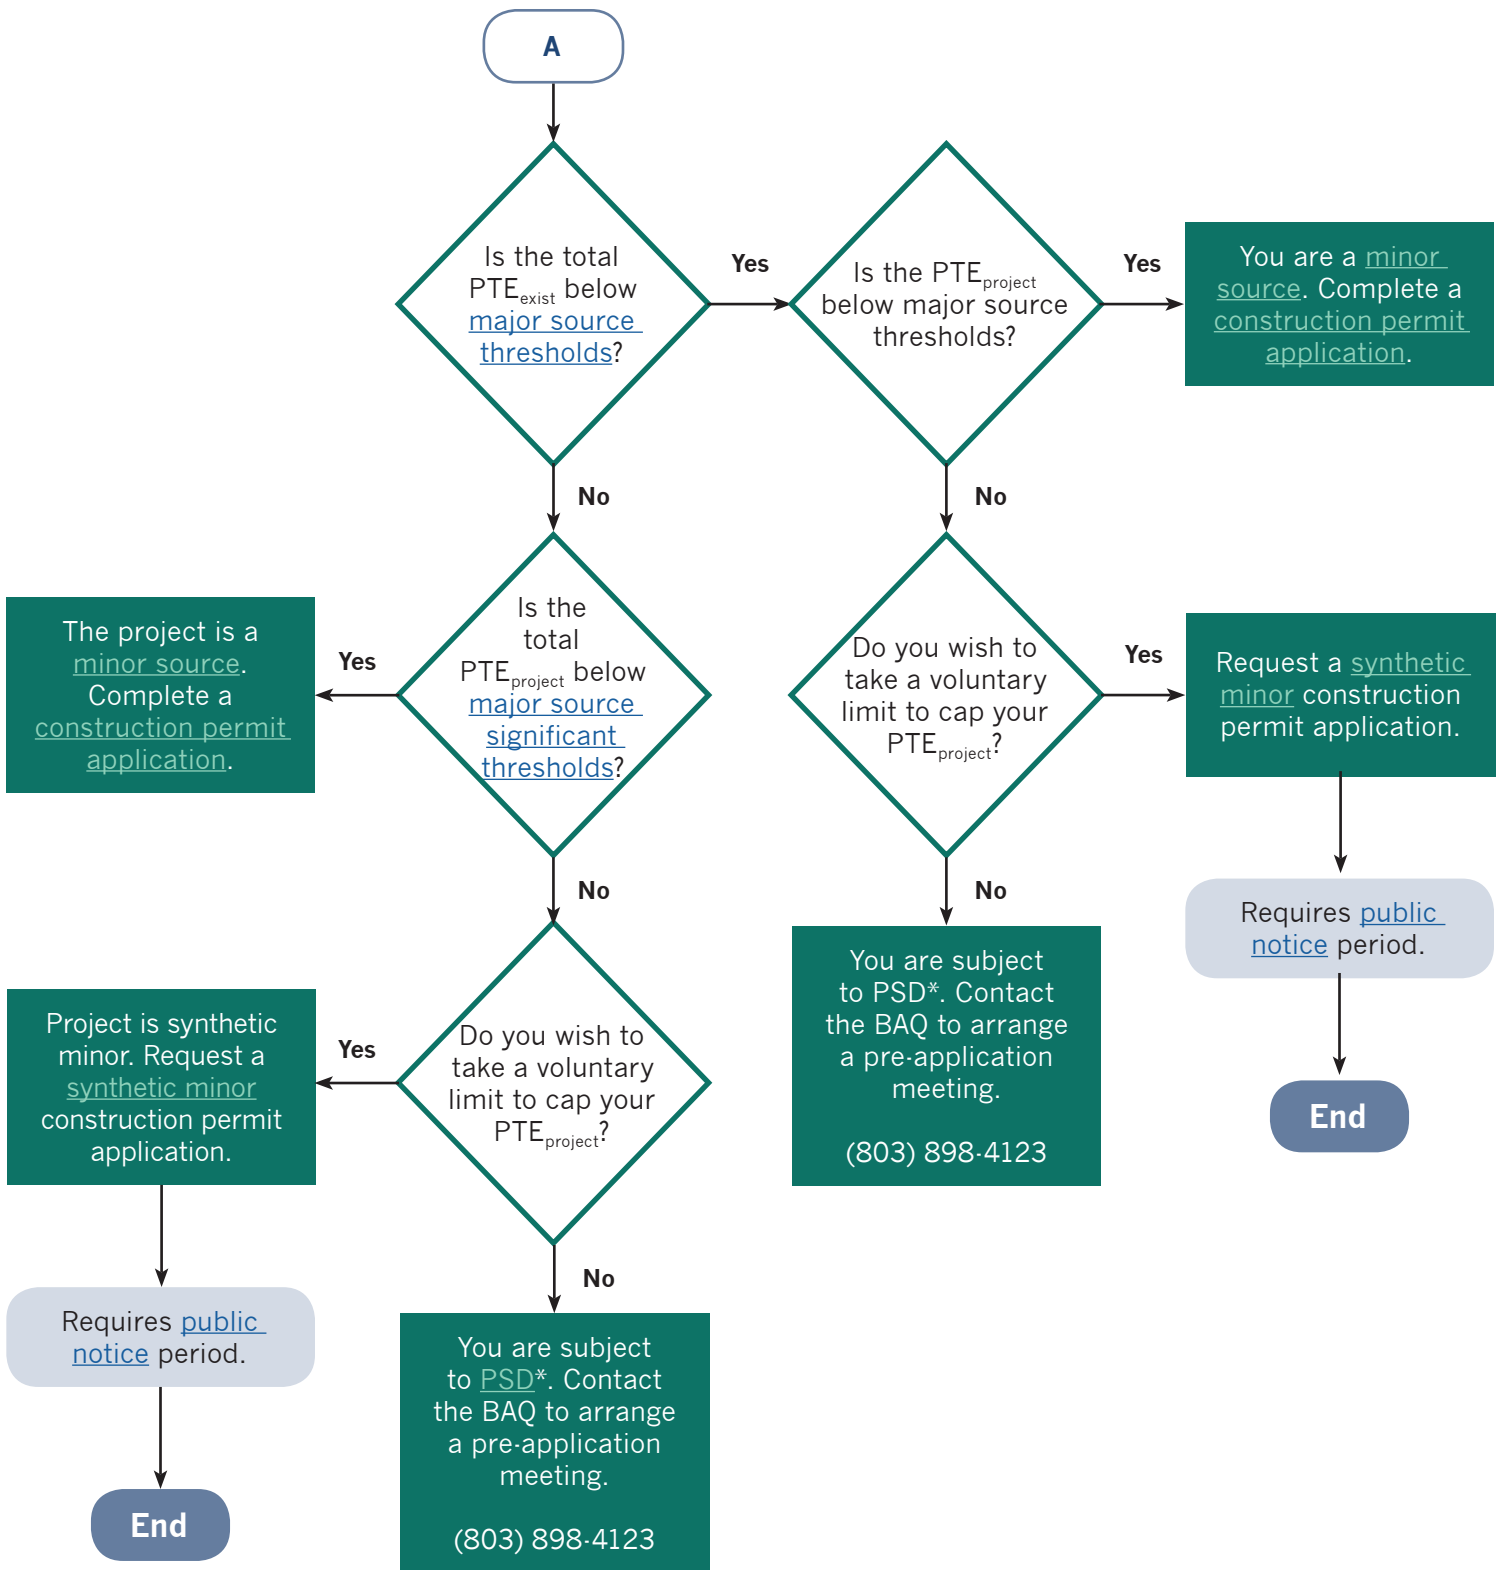

Construction Permit for Existing Permitted Facilities

*PSD (Prevention of Significant Deterioration)

www.scdhec.gov