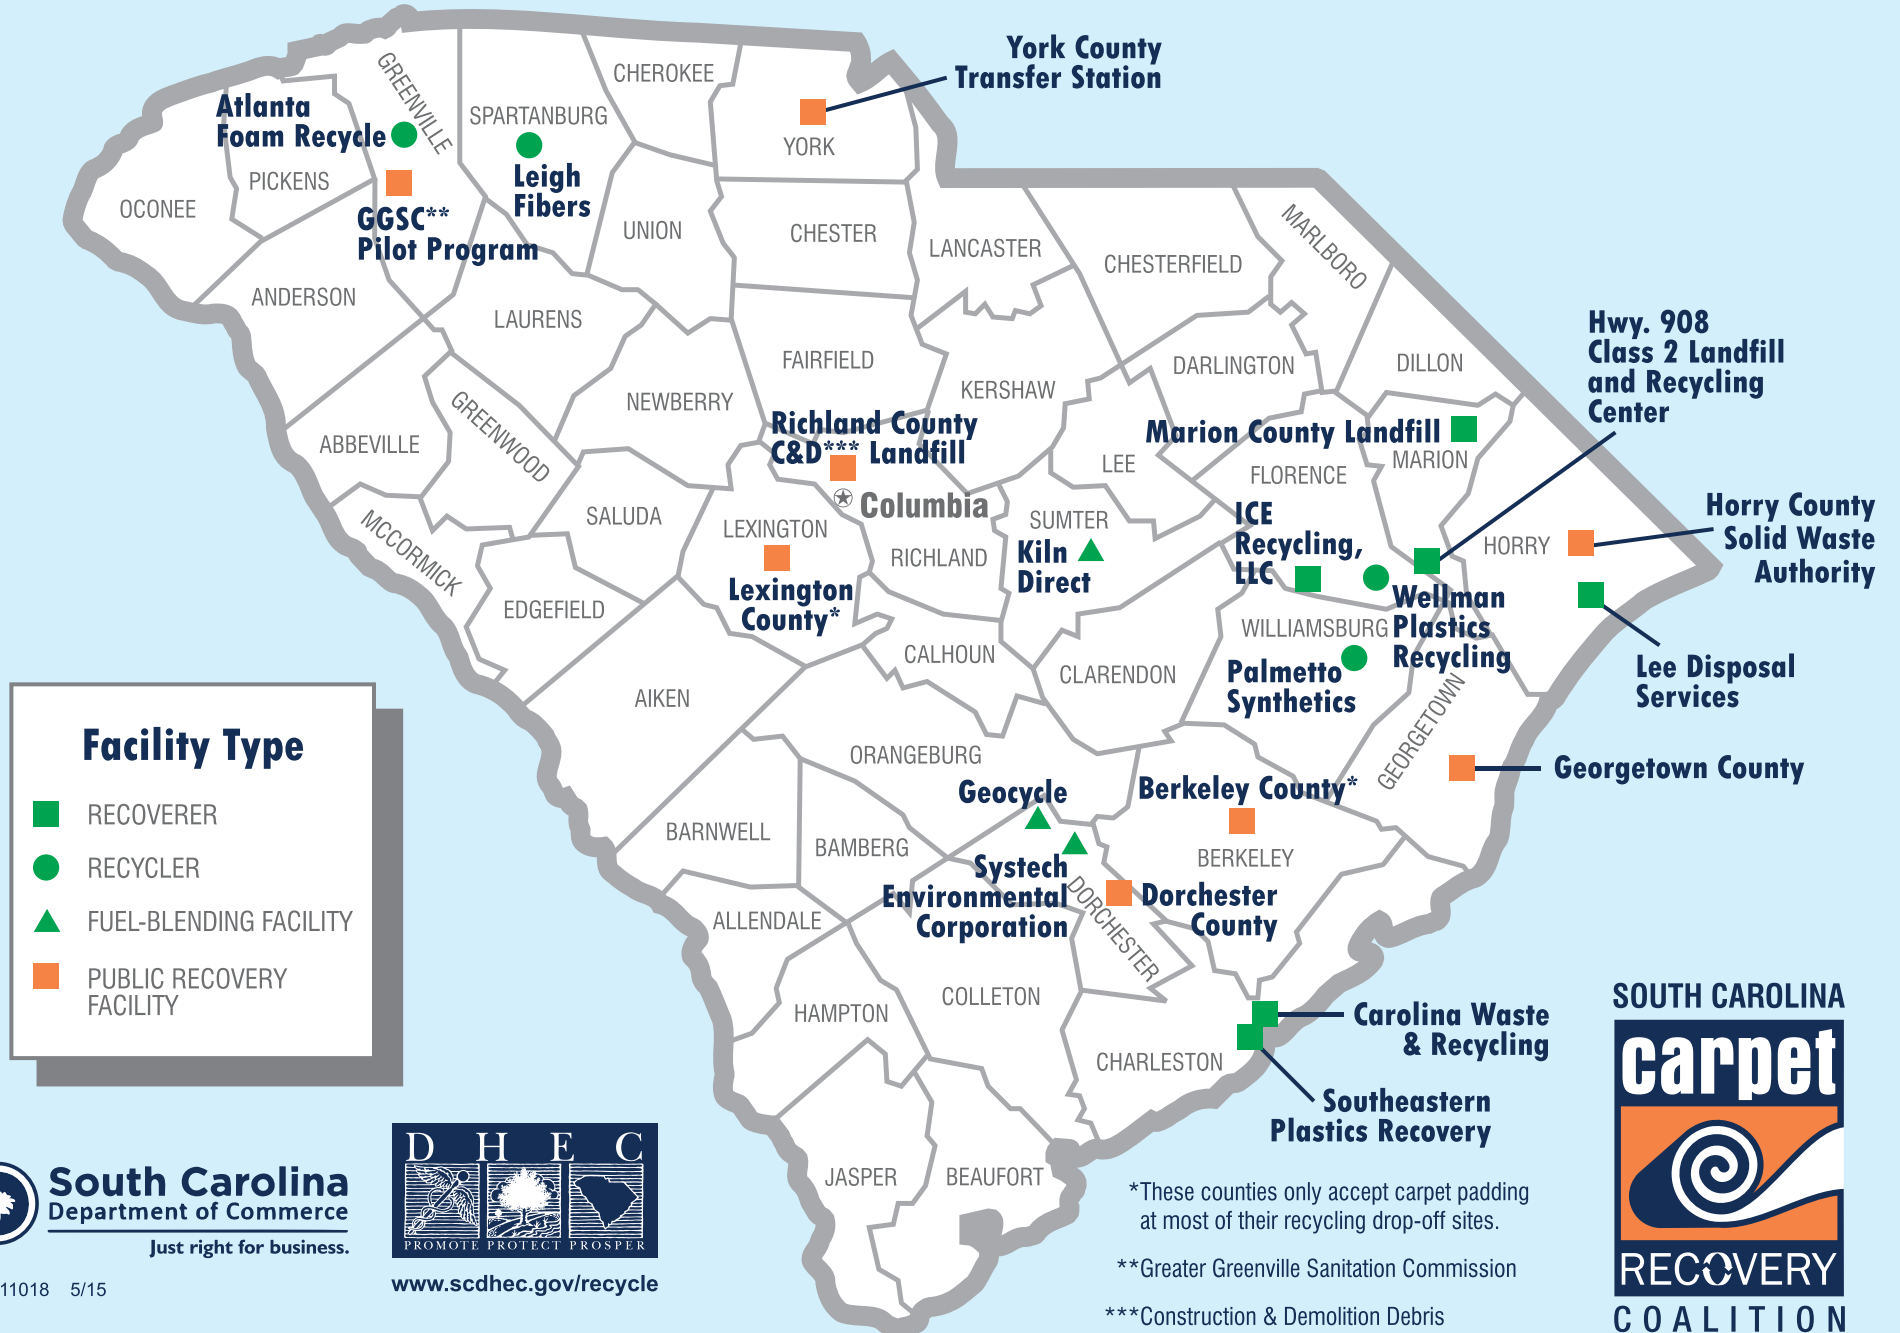

CARPET RECOVERY FACILITIES IN SOUTH CAROLINA

CR-011018 5/15

www.scdhec.gov/recycle

*These counties only accept carpet padding at most of their recycling drop-off sites.

**Greater Greenville Sanitation Commission