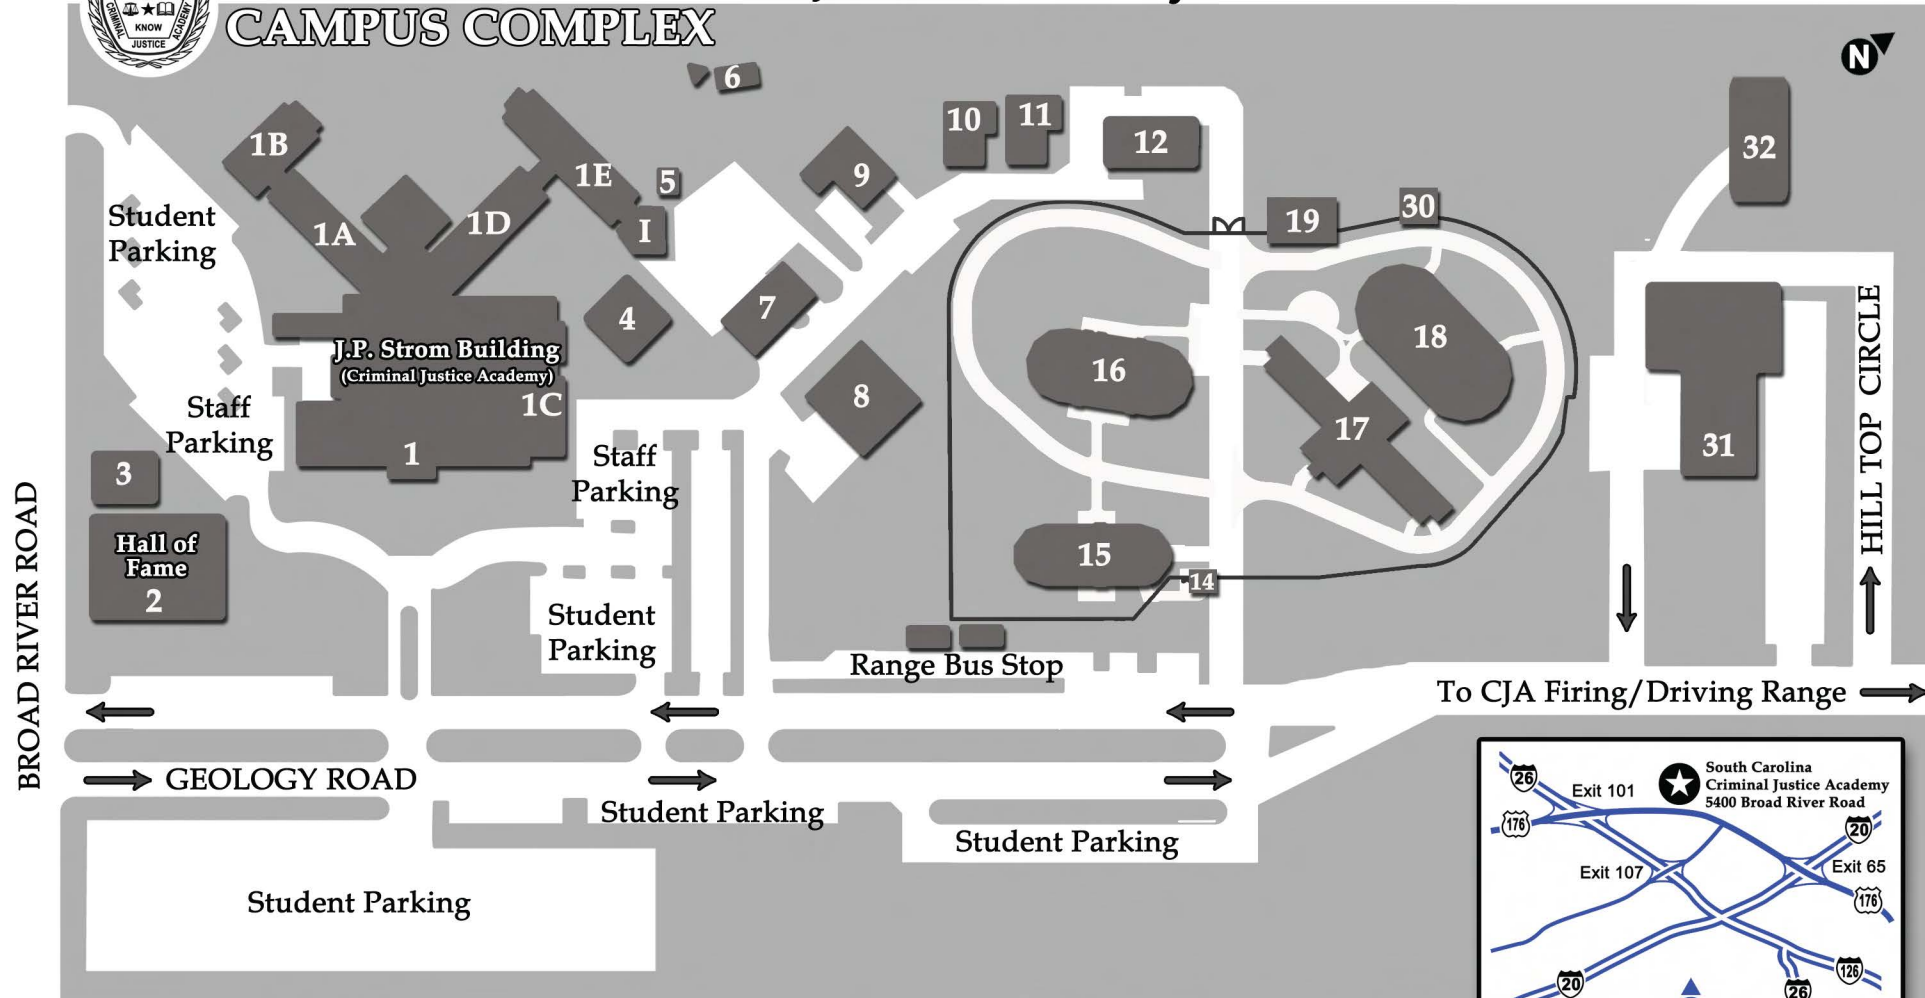

South Carolina Criminal Justice Academy

CAMPUS COMPLEX

CJA MAIN CAMPUS

- 1-Criminal Justice Academy
- 1A-West Dorm
- 1B-West Annex Dorm
- 1C-Gym Back Entrance
- 1D-North Dorm
- 1E-East Dorm
- 2-Hall of Fame
- 3-Hall of Fame Annex
- 4-CJA Office Building
- 5-UPS Tower

6-TV Broadcast Tower

- 7-Basic Jail - E911
- 8-CJA Office Building
- 9-Central/Energy Facility
- 10-Registration
- 11-SCHP Classroom #111
- 12-SCHP Training
- 30-Telephone Exchange
- 31-Purchasing & OFM Staff
- 32-OFM Equipment Shed

CJA VILLAGE

- 14-Guard House
- 15-Dining Hall
- 16-Classroom Building
- 17-Dormitory
- 18-Gymnasium
- 19-Central Energy Building