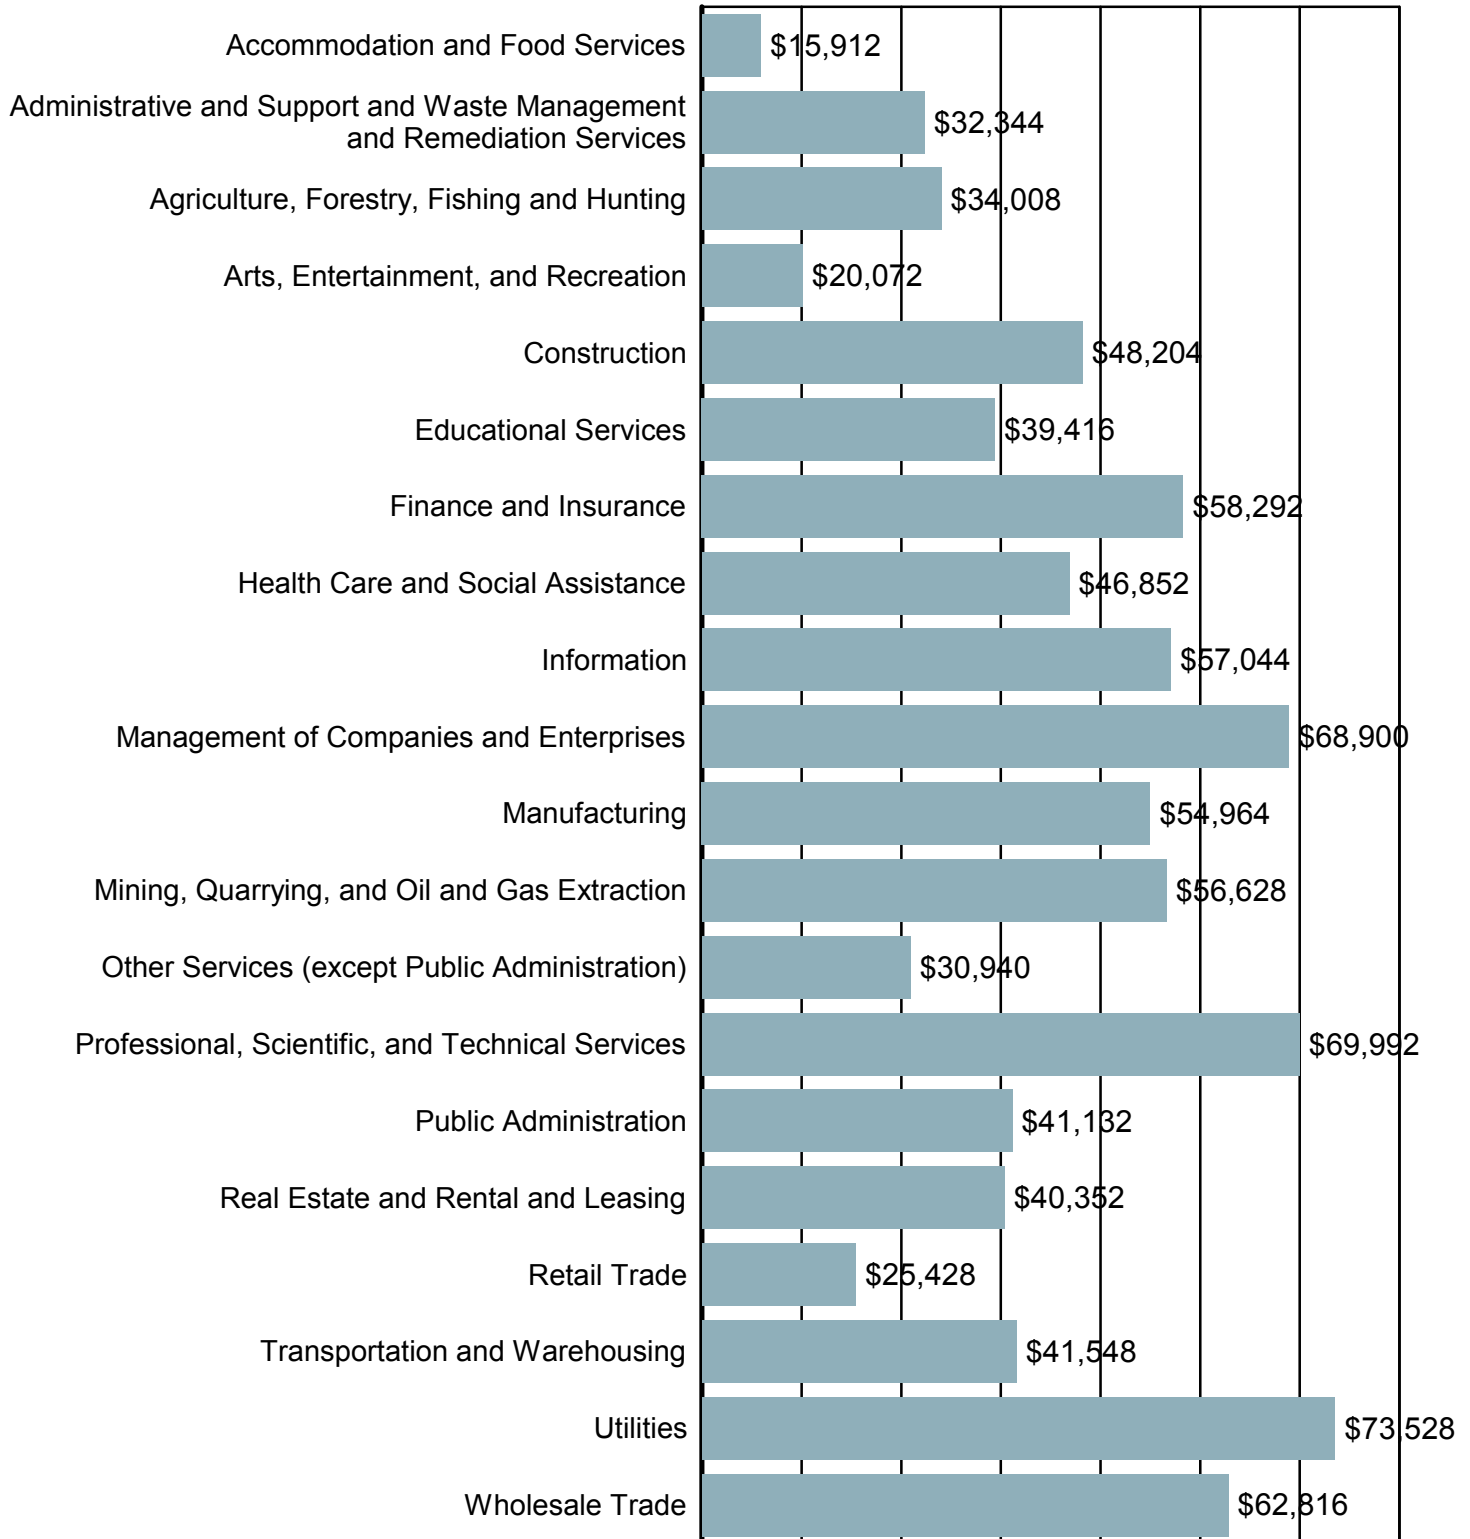

Top 20 Occupational Openings

South Carolina
May-2014

Occupations Name (Soccode)	Job Openings
Heavy and Tractor-Trailer Truck Drivers (53-3032)	3,531
Registered Nurses (29-1141)	3,525
First-Line Supervisors of Retail Sales Workers (41-1011)	2,192
Retail Salespersons (41-2031)	1,829
Customer Service Representatives (43-4051)	1,503
Maintenance and Repair Workers, General (49-9071)	1,087
First-Line Supervisors of Food Preparation and Serving Workers (35-1012)	953
Industrial Engineers (17-2112)	903
Insurance Sales Agents (41-3021)	887
Sales Representatives, Wholesale and Manufacturing, Except Technical and Scientific Products (41-4012)	867
First-Line Supervisors of Office and Administrative Support Workers (43-1011)	790
First-Line Supervisors of Production and Operating Workers (51-1011)	781
Waiters and Waitresses (35-3031)	725
Computer Systems Analysts (15-1121)	664
Janitors and Cleaners, Except Maids and Housekeeping Cleaners (37-2011)	661
Cooks, Restaurant (35-2014)	640
Landscaping and Groundskeeping Workers (37-3011)	638
Network and Computer Systems Administrators (15-1142)	622
Computer User Support Specialists (15-1151)	602
Maids and Housekeeping Cleaners (37-2012)	593

Source: S.C. Department of Employment & Workforce & The Conference Board's Help Wanted OnLine® data series

Average Annual Wage by Industry

Source: S.C. Department of Employment & Workforce
Quarterly Census of Employment and Wages (QCEW) - 2013 Q4