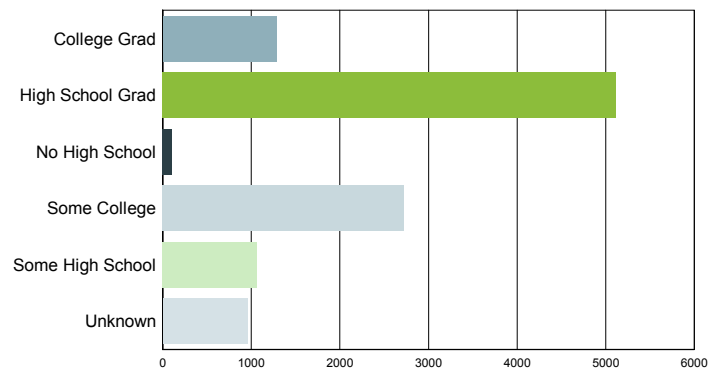

Source: S.C. Department of Employment & Workforce

Area Job Openings

South Carolina - Seasonally Adjusted

Period	Employed	Unemployed	Unemp. Rate	Job Openings
May-2014	2,051,011	115,172	5.0%	64,159
April-2014	2,050,511	114,436	5.0%	65,877
March-2014	2,046,063	119,065	6.0%	65,967
February-2014	2,039,442	124,135	6.0%	62,677
January-2014	2,031,020	138,268	6.0%	57,146
December-2013	2,025,887	142,337	7.0%	59,169
November-2013	2,022,852	147,312	7.0%	59,612
October-2013	2,020,391	153,030	7.0%	65,886
September-2013	2,017,134	159,007	7.0%	70,986
August-2013	2,015,583	164,558	8.0%	71,852
July-2013	2,014,862	168,552	8.0%	69,567
June-2013	2,015,106	170,687	8.0%	60,096
May-2013	2,015,190	171,954	8.0%	63,636

Source: S.C. Department of Employment & Workforce & The Conference Board's Help Wanted OnLine® data series
 South Carolina Data is Seasonally Adjusted

Characteristics of Unemployment Insurance Claimants

May 2014

Gender	South Carolina
Female	6,143
Male	5,113

Race	South Carolina
ASIAN	78
BLACK	5,864
HAWAIIAN	9
INDIAN	61
NON-WHITE	230
WHITE	5,014

Age Group	South Carolina
18 - 24	1,550
25 - 40	4,698
41 - 55	3,460
56 - 64	1,194
65+	327
Less than 18	7
Unknown	20

Education Level	South Carolina
College Grad	1,283
High School Grad	5,117
No High School	106
Some College	2,725
Some High School	1,069
Unknown	956

Source: S.C. Department of Employment & Workforce

Characteristics of Unemployment Insurance Claims by Industry