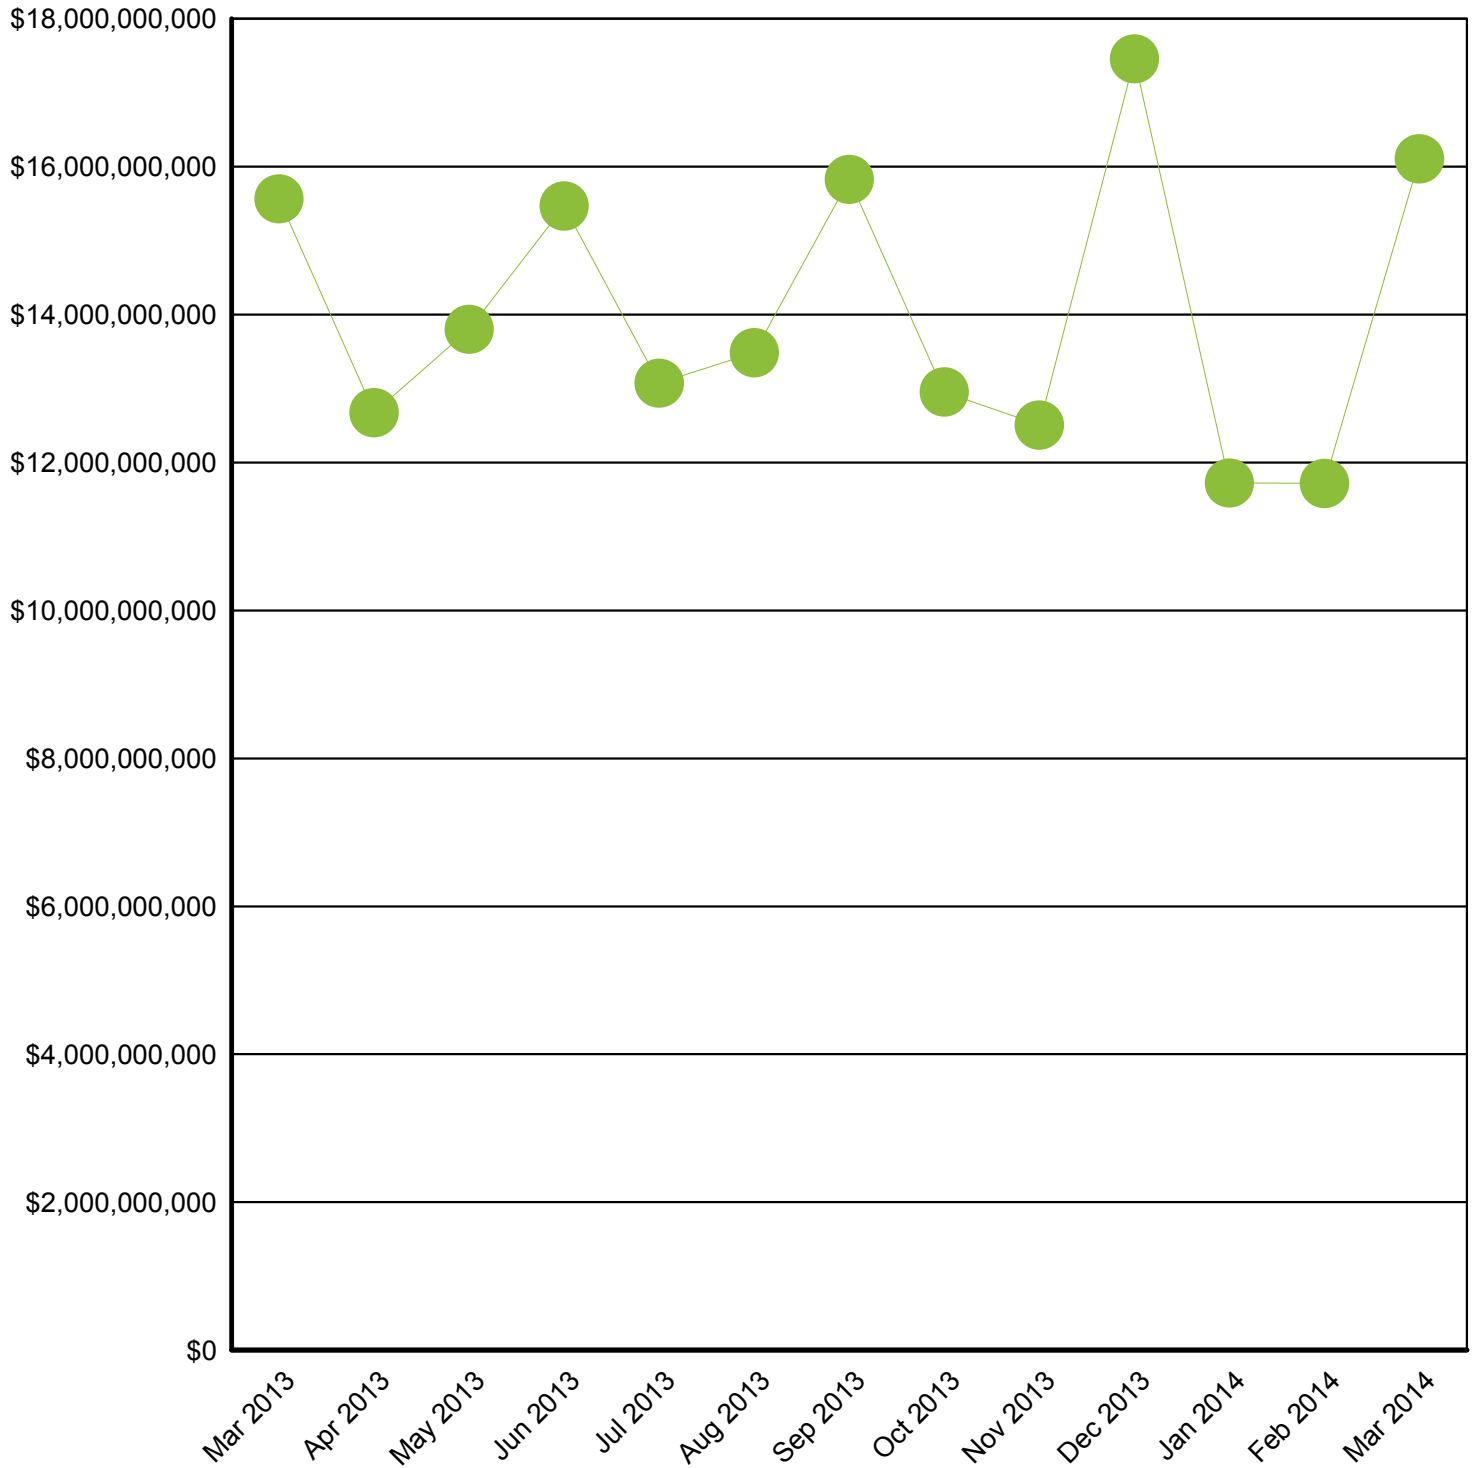

Retail Sales

Source: S.C. Department of Revenue