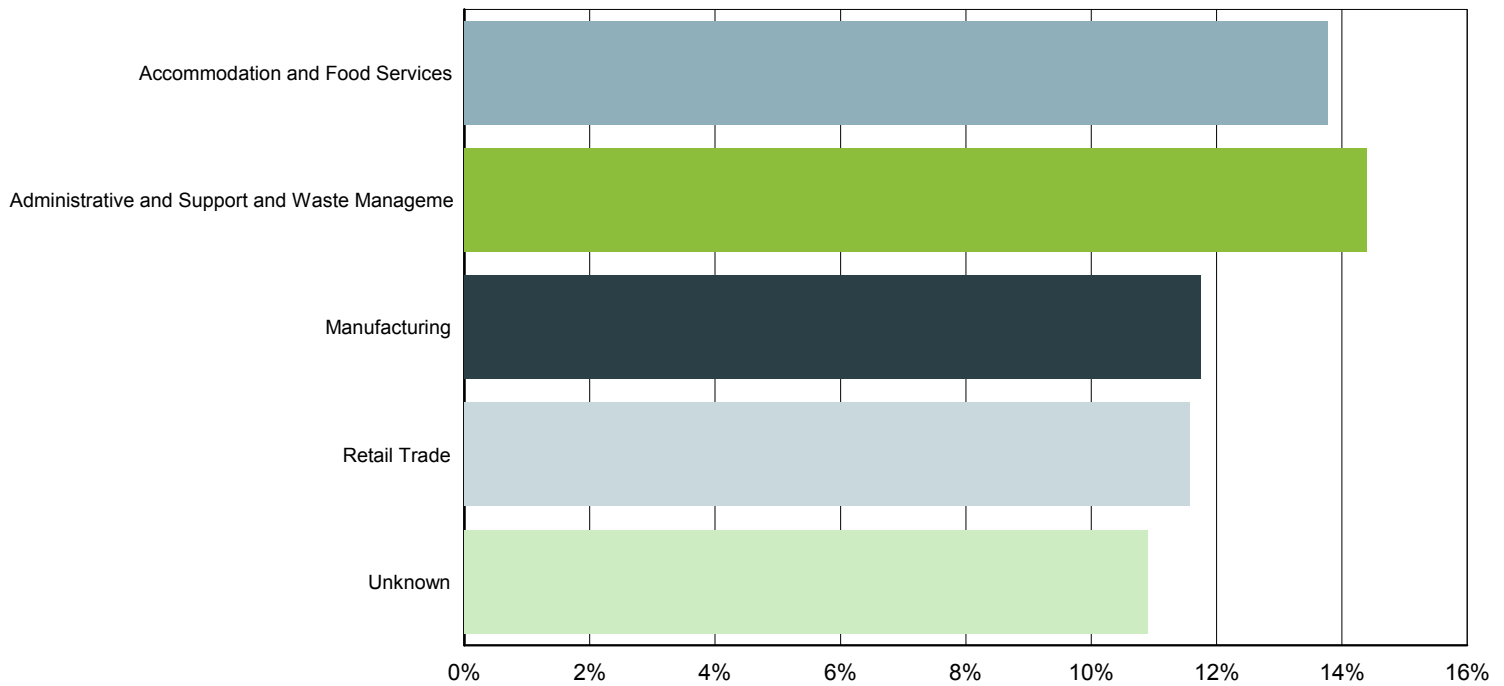

Characteristics of Unemployment Insurance Claims by Industry

Industry Groups With Largest Number of Claims
May 2014

Industry	South Carolina	% of Claims
Administrative and Support and Waste Management	1,623	14.39%
Accommodation and Food Services	1,553	13.77%
Manufacturing	1,325	11.75%
Retail Trade	1,306	11.58%
Unknown	1,229	10.90%
Health Care and Social Assistance	922	8.18%
Professional, Scientific, and Technical Services	584	5.18%
Construction	557	4.94%
Finance and Insurance	384	3.41%
Wholesale Trade	312	2.77%
Educational Services	308	2.73%
Other Services (except Public Administration)	305	2.71%
Transportation and Warehousing	235	2.08%
Public Administration	181	1.61%
Real Estate and Rental and Leasing	125	1.11%
Information	109	0.97%
Arts, Entertainment, and Recreation	89	0.79%
Agriculture, Forestry, Fishing and Hunting	52	0.46%
Management of Companies and Enterprises	41	0.36%
Utilities	30	0.27%
Mining, Quarrying, and Oil and Gas Extraction	5	0.04%

Source: S.C. Department of Employment & Workforce