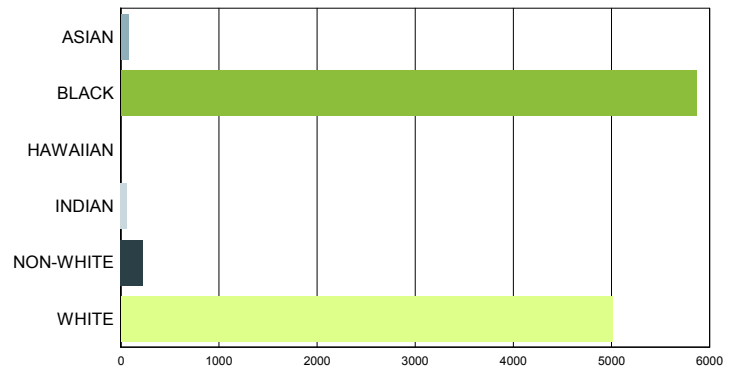

Source: S.C. Department of Employment & Workforce

Area Job Openings

South Carolina - Seasonally Adjusted

Period	Employed	Unemployed	Unemp. Rate	Job Openings
May-2014	2,051,011	115,172	5.0%	64,159
April-2014	2,050,511	114,436	5.0%	65,877
March-2014	2,046,063	119,065	6.0%	65,967
February-2014	2,039,442	124,135	6.0%	62,677
January-2014	2,031,020	138,268	6.0%	57,146
December-2013	2,025,887	142,337	7.0%	59,169
November-2013	2,022,852	147,312	7.0%	59,612
October-2013	2,020,391	153,030	7.0%	65,886
September-2013	2,017,134	159,007	7.0%	70,986
August-2013	2,015,583	164,558	8.0%	71,852
July-2013	2,014,862	168,552	8.0%	69,567
June-2013	2,015,106	170,687	8.0%	60,096
May-2013	2,015,190	171,954	8.0%	63,636

Source: S.C. Department of Employment & Workforce & The Conference Board's Help Wanted OnLine® data series
 South Carolina Data is Seasonally Adjusted

Characteristics of Unemployment Insurance Claimants

May 2014

Gender	South Carolina
Female	6,143
Male	5,113

Race	South Carolina
ASIAN	78
BLACK	5,864
HAWAIIAN	9
INDIAN	61
NON-WHITE	230
WHITE	5,014

Age Group	South Carolina
18 - 24	1,550
25 - 40	4,698
41 - 55	3,460
56 - 64	1,194
65+	327
Less than 18	7
Unknown	20