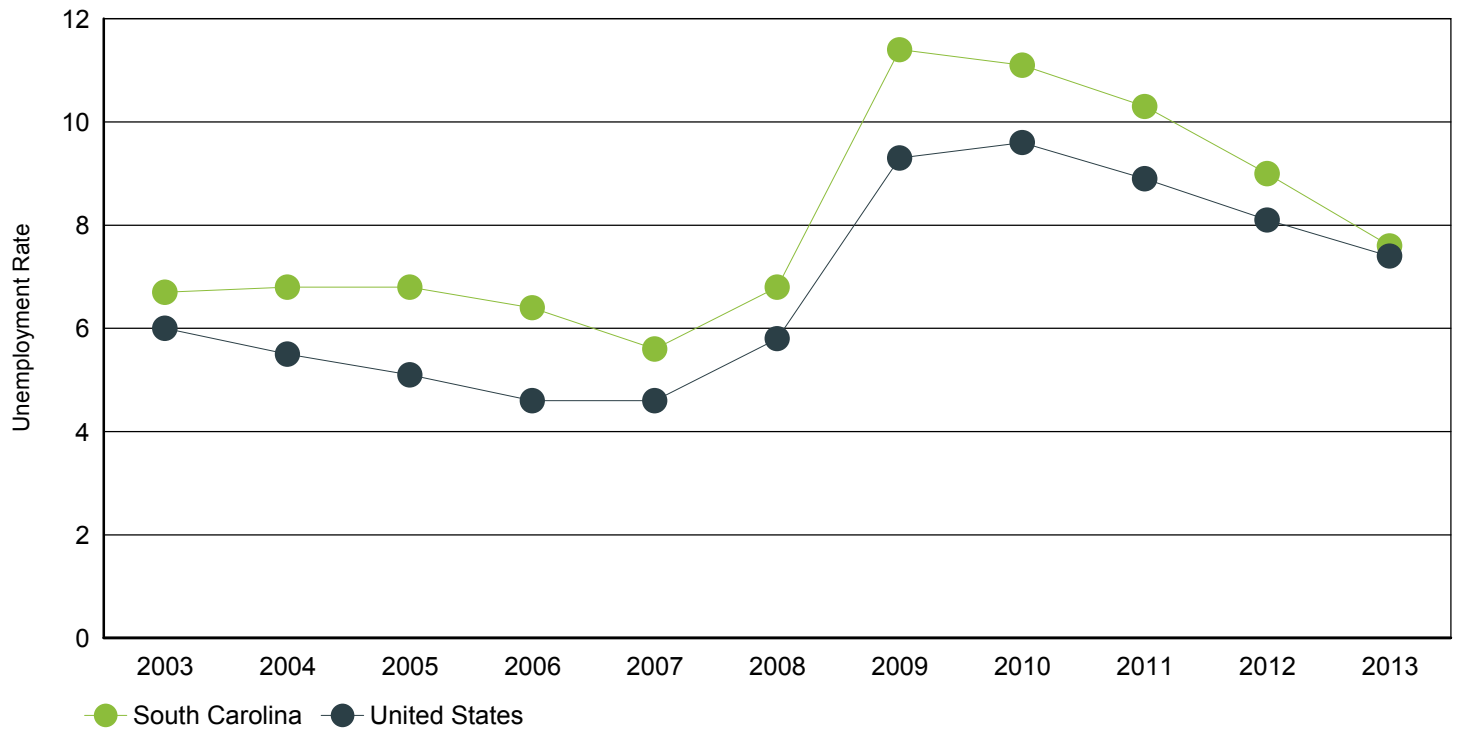

2. Demographic Data

Population.....	8
Age.....	8
Race.....	9
Gender.....	9
Change.....	10
Employer Data.....	11
Size of Establishments.....	11
Employment by Size of Establishment.....	11
20 Largest Employers.....	11

3. Industry Data

Employment by Industry.....	12
New Startup Firms.....	13
Top Occupational Openings.....	14
Average Annual Wage by Industry.....	15
Projections by Industry.....	16

4. Occupation Data

Projections by Occupation.....	17
Growing Occupations.....	18
Declining Occupations.....	19

5. Education Data

Educational Attainment.....	20
Graduate Trends.....	21
Educational Institutions.....	22

Annual Unemployment Rate (Unadjusted)

Trends

Year	South Carolina			United States		
	Employment	Unemp	Rate	Employment	Unemp	Rate
2013	2,016,188	165,451	7.60%	143,929,000	11,460,000	7.40%
2012	1,989,055	195,657	9.00%	142,469,000	12,506,000	8.10%
2011	1,954,726	224,693	10.30%	139,869,000	13,747,000	8.90%
2010	1,925,093	240,572	11.10%	139,064,000	14,825,000	9.60%
2009	1,911,658	246,508	11.40%	139,877,000	14,265,000	9.30%
2008	1,998,368	144,925	6.80%	145,362,000	8,924,000	5.80%
2007	2,010,252	119,068	5.60%	146,047,000	7,078,000	4.60%
2006	1,970,912	134,123	6.40%	144,427,000	7,001,000	4.60%
2005	1,922,367	139,983	6.80%	141,730,000	7,591,000	5.10%
2004	1,888,050	138,430	6.80%	139,252,000	8,149,000	5.50%
2003	1,854,419	133,257	6.70%	137,736,000	8,774,000	6.00%