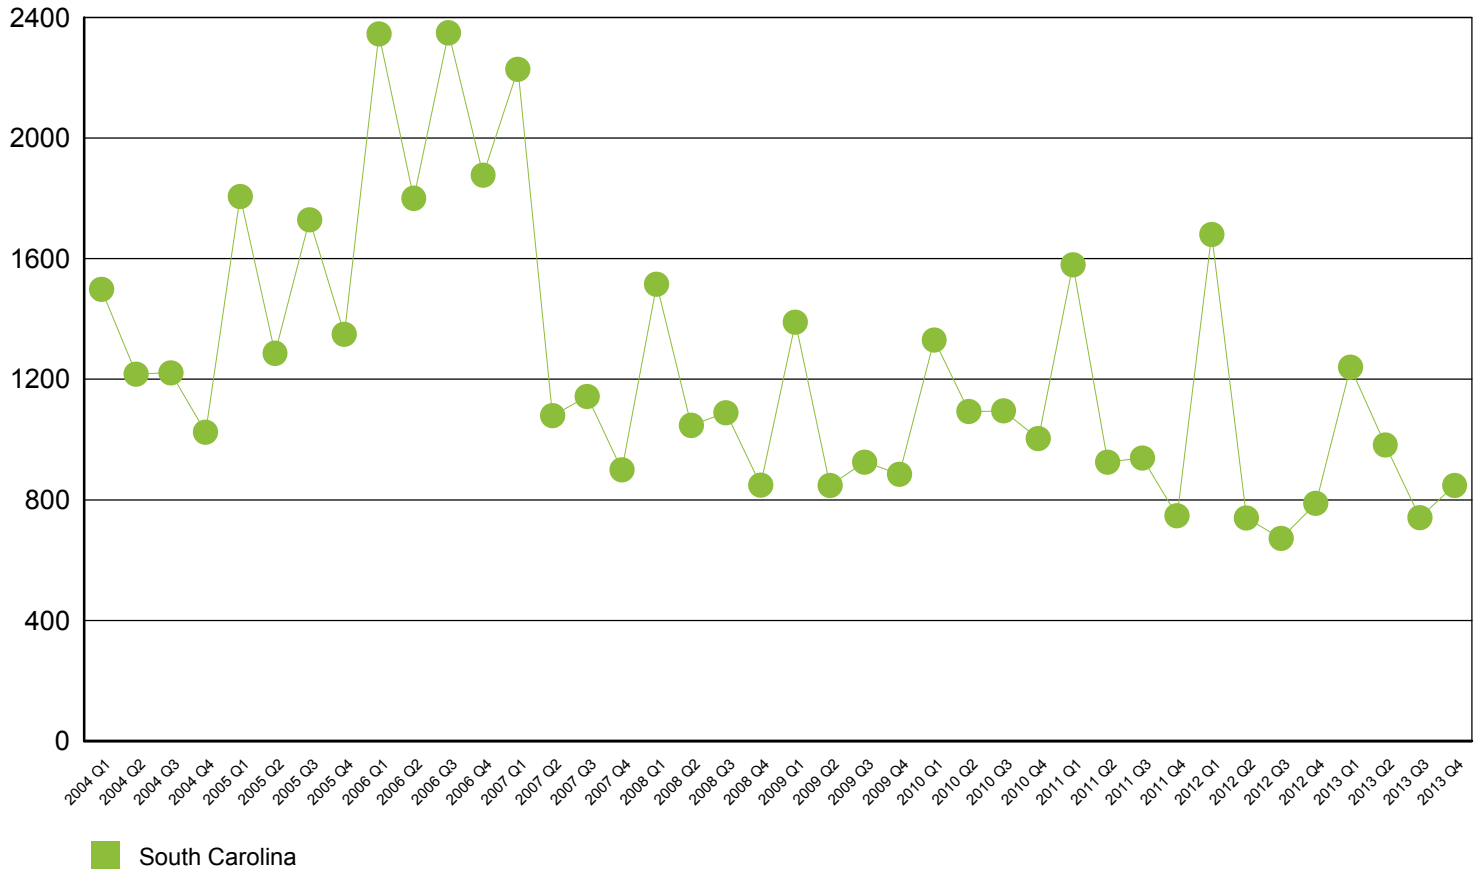

New Startup Firms

Period	New Firms
2013 Q4	848
2013 Q3	741
2013 Q2	982
2013 Q1	1,240
2012 Q4	788
2012 Q3	672
2012 Q2	740
2012 Q1	1,680
2011 Q4	747
2011 Q3	939
2011 Q2	925
2011 Q1	1,580
2010 Q4	1,003
2010 Q3	1,095
2010 Q2	1,093
2010 Q1	1,330
2009 Q4	885
2009 Q3	925
2009 Q2	848
2009 Q1	1,389

Note: A firm is included in the count when it does not have a UI Account Number in the previous quarter and has a Setup Date that falls in the quarter displayed.

Source: S.C. Department of Employment & Workforce