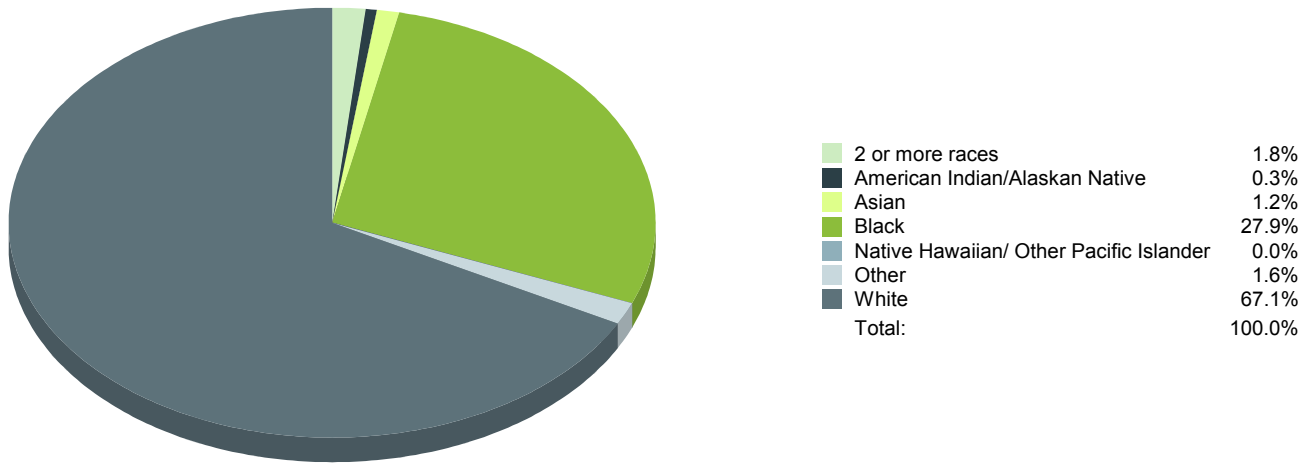

Population by Race

Race	South Carolina	%	United States	%
White	3,108,466	67%	229,298,906	74%
Black	1,290,704	28%	38,825,848	13%
American Indian/Alaskan Native	15,122	0%	2,529,100	1%
Asian	57,635	1%	14,859,795	5%
Native Hawaiian/ Other Pacific Islander	1,791	0%	514,402	0%
2 or more races	81,422	2%	8,296,291	3%
Other	75,211	2%	14,814,369	5%

Source: U.S. Census Bureau, American Community Survey

Population by Gender

Gender	South Carolina	United States
Male	2,251,898	152,018,799
Female	2,378,453	157,119,912

Source: U.S. Census Bureau, American Community Survey