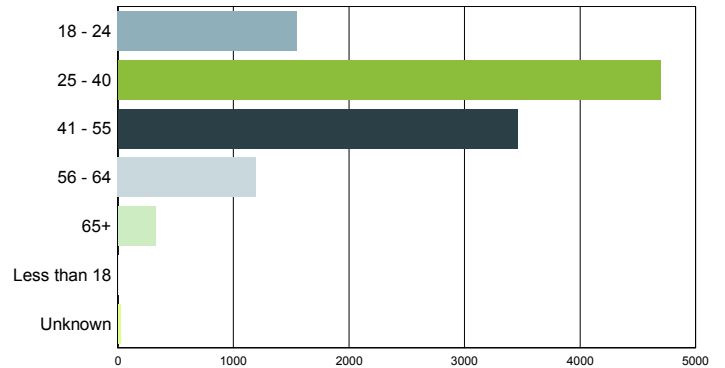

Source: S.C. Department of Employment & Workforce & The Conference Board's Help Wanted OnLine® data series
 South Carolina Data is Seasonally Adjusted

Characteristics of Unemployment Insurance Claimants

May 2014

Gender	South Carolina
Female	6,143
Male	5,113

Race	South Carolina
ASIAN	78
BLACK	5,864
HAWAIIAN	9
INDIAN	61
NON-WHITE	230
WHITE	5,014

Age Group	South Carolina
18 - 24	1,550
25 - 40	4,698
41 - 55	3,460
56 - 64	1,194
65+	327
Less than 18	7
Unknown	20

Education Level	South Carolina
College Grad	1,283
High School Grad	5,117
No High School	106
Some College	2,725
Some High School	1,069
Unknown	956

Source: S.C. Department of Employment & Workforce

Characteristics of Unemployment Insurance Claims by Industry