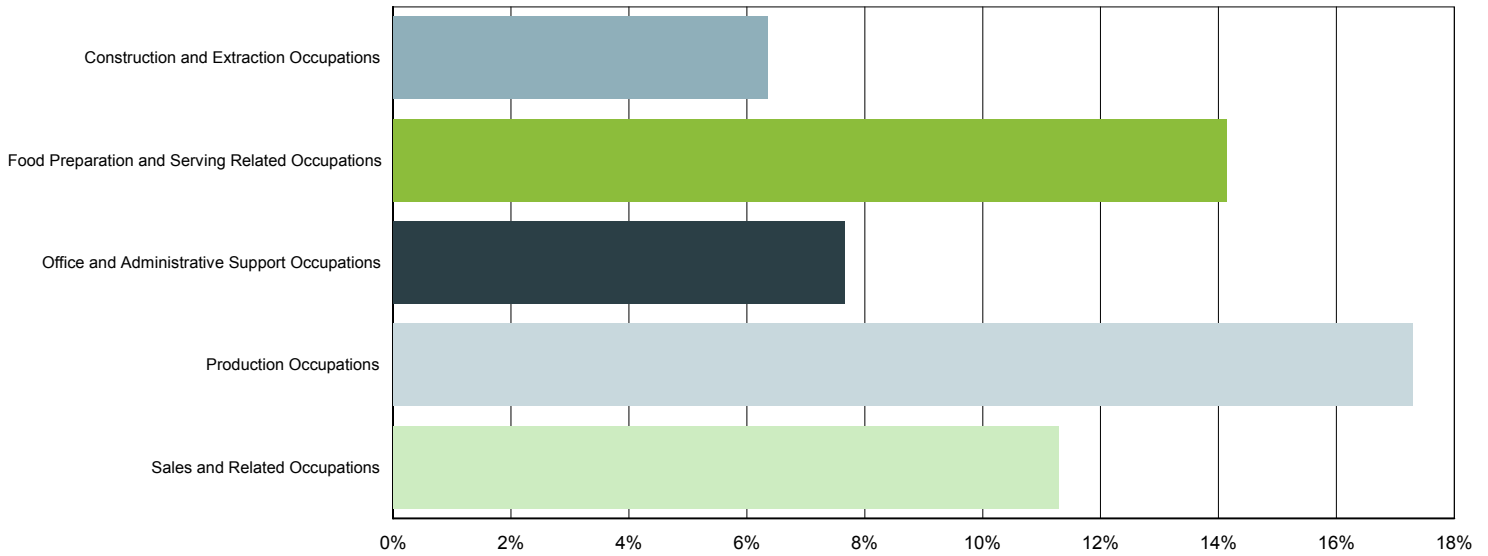

Source: S.C. Department of Employment & Workforce

Characteristics of Unemployment Insurance Claims by Occupation

Occupation Groups With Largest Number of Claims
May 2014

Occupation	South Carolina	% of Claims
Production Occupations	1,950	17.29%
Food Preparation and Serving Related Occupations	1,594	14.14%
Sales and Related Occupations	1,273	11.29%
Office and Administrative Support Occupations	863	7.65%
Construction and Extraction Occupations	716	6.35%
Unknown	662	5.87%
Management Occupations	612	5.43%
Healthcare Support Occupations	489	4.34%
Business and Financial Operations Occupations	481	4.27%
Transportation and Material Moving Occupations	431	3.82%
Education, Training, and Library Occupations	362	3.21%
Building and Grounds Cleaning and Maintenance Occu	360	3.19%
Installation, Maintenance, and Repair Occupations	313	2.78%
Healthcare Practitioners and Technical Occupations	226	2.00%
Computer and Mathematical Occupations	153	1.36%
Protective Service Occupations	138	1.22%
Personal Care and Service Occupations	137	1.22%
Architecture and Engineering Occupations	120	1.06%
Arts, Design, Entertainment, Sports, and Media Occ	85	0.75%
Community and Social Service Occupations	80	0.71%
Farming, Fishing, and Forestry Occupations	77	0.68%
Military Specific Occupations	74	0.66%
Legal Occupations	62	0.55%
Life, Physical, and Social Science Occupations	17	0.15%