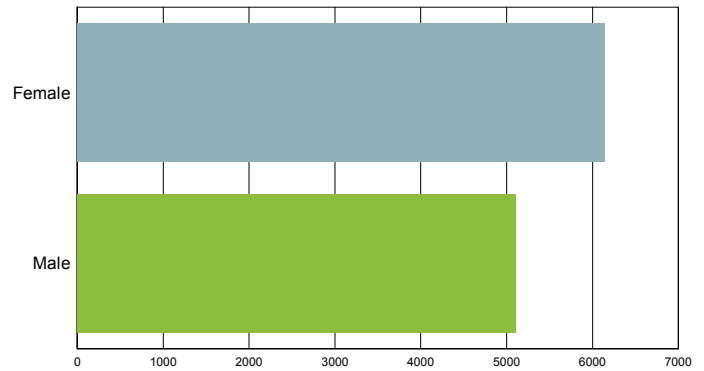

Characteristics of Unemployment Insurance Claimants

May 2014

Gender	South Carolina
Female	6,143
Male	5,113

Race	South Carolina
ASIAN	78
BLACK	5,864
HAWAIIAN	9
INDIAN	61
NON-WHITE	230
WHITE	5,014