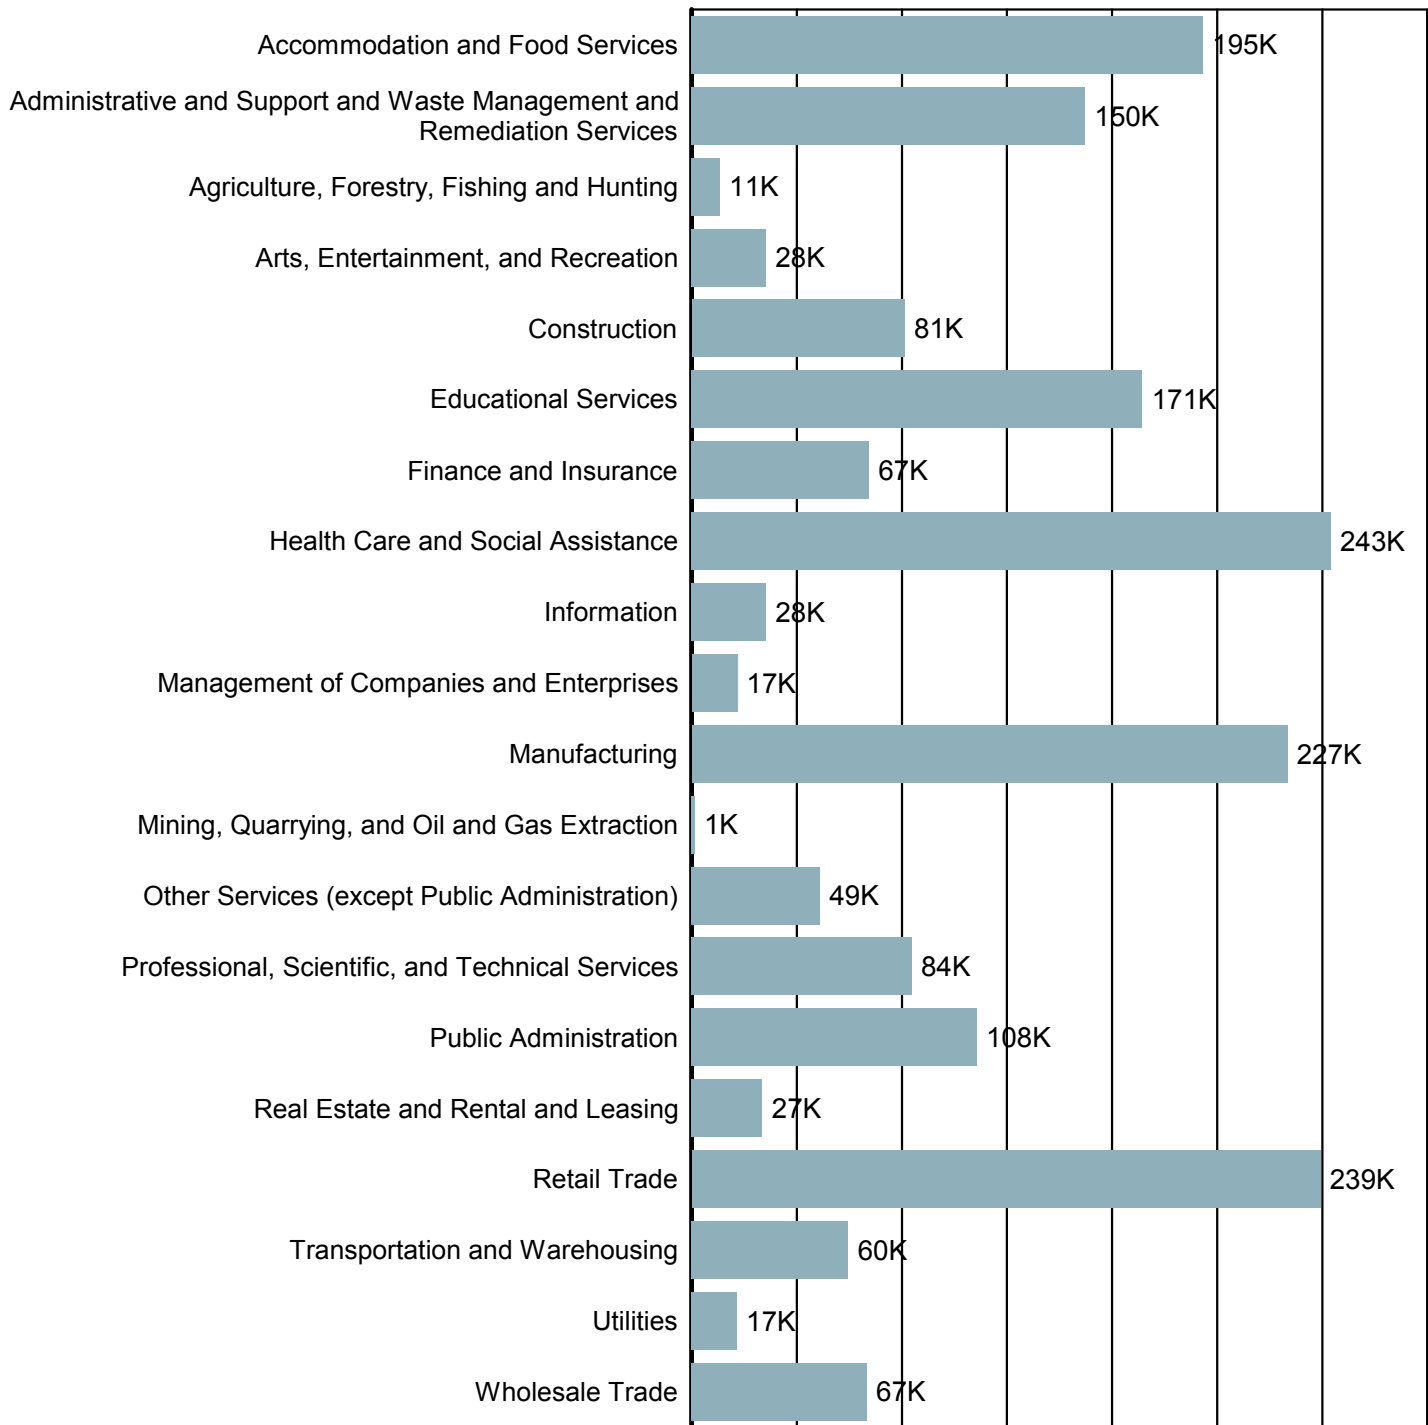

Source: U.S. Census Bureau

Employers/Employment by Size of Establishment

Employees	SC Employers	SC Employment
0 to 4	68,318	105,834
5 to 9	19,823	131,628
10 to 19	13,611	184,846
20 to 49	10,137	311,447
50 to 99	3,925	271,021
100 to 249	2,554	384,445
250 to 499	766	264,091
500 to 999	346	235,943
1000 +	289	716,469

Source: S.C. Department of Employment & Workforce - 2013 Q4
 - Indicates that the requested data is suppressed

20 Largest Employers

(Listed Alphabetically)

Corporation Name
BLUE CROSS BLUE SHIELD OF SC
BMW MANUFACTURING CORP.
CHARLESTON COUNTY SCHOOL DISTRICT
DEPARTMENT OF DEFENSE
FOOD LION LLC
GREENVILLE HOSPITAL SYSTEM
HORRY COUNTY DEPARTMENT OF EDUCATIO
LOWES HOME CENTERS INC
MEDICAL UNIV OF SC HOSPITAL AUTHORI
MICHELIN NORTH AMERICA INC
PALMETTO HEALTH
PUBLIX SUPER MARKETS INC
SAVANNAH RIVER NUCLEAR SOLUTIONS LL
SC DEPARTMENT OF CORRECTIONS
SCHOOL DISTRICT OF GREENVILLE COUNT
SPARTANBURG REGIONAL MEDICAL CENTER
THE BOEING COMPANY
UNIVERSITY OF SC
US POSTAL SERVICE
WAL-MART ASSOCIATES INC

Source: S.C. Department of Employment & Workforce - 2013 Q4

Employment by Industry

Source: S.C. Department of Employment & Workforce
 Quarterly Census of Employment and Wages (QCEW) - 2013 Q4

New Startup Firms