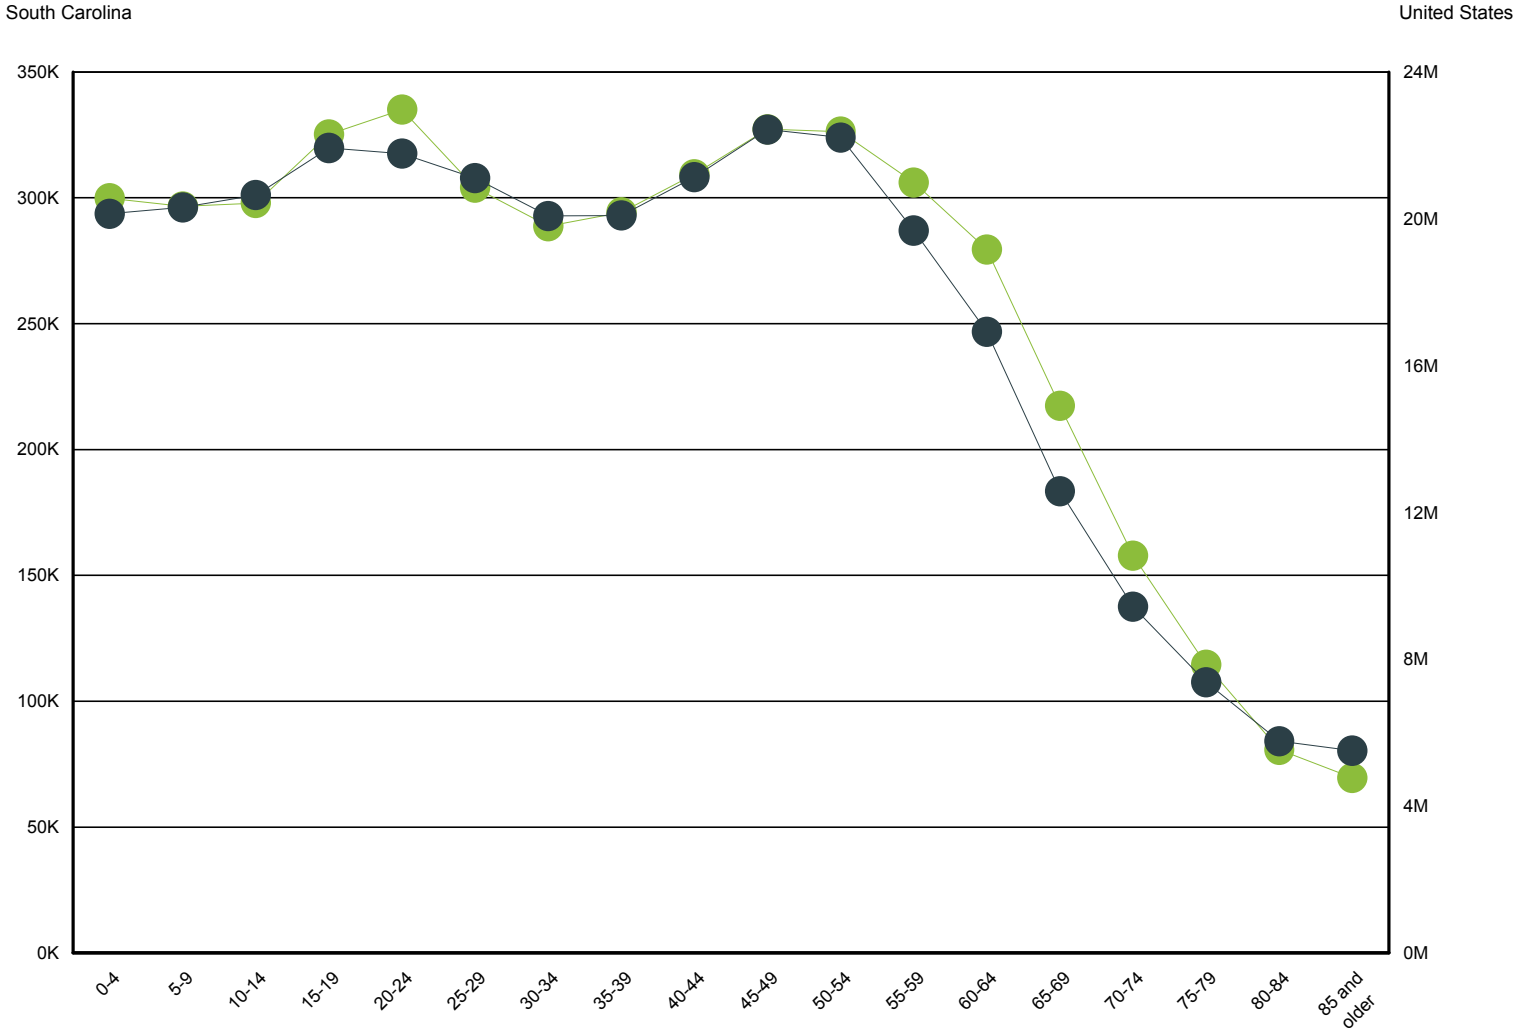

Source: S.C. Department of Employment & Workforce

Retail Sales

Source: S.C. Department of Revenue

Population by Age

Note: K represents thousands & M represents millions

■ South Carolina ■ United States

Age Range	South Carolina	United States
0-4	299,819	20,137,884
5-9	296,618	20,311,310
10-14	297,930	20,647,280
15-19	325,253	21,930,781
20-24	335,076	21,775,439
25-29	304,025	21,107,848
30-34	288,753	20,076,442
35-39	294,279	20,090,924
40-44	309,393	21,136,581
45-49	327,238	22,432,320
50-54	326,285	22,214,659
55-59	306,115	19,680,816
60-64	279,469	16,924,986
65-69	217,394	12,581,125
70-74	157,825	9,430,936
75-79	114,537	7,378,592
80-84	80,750	5,768,656
85 and older	69,592	5,512,132