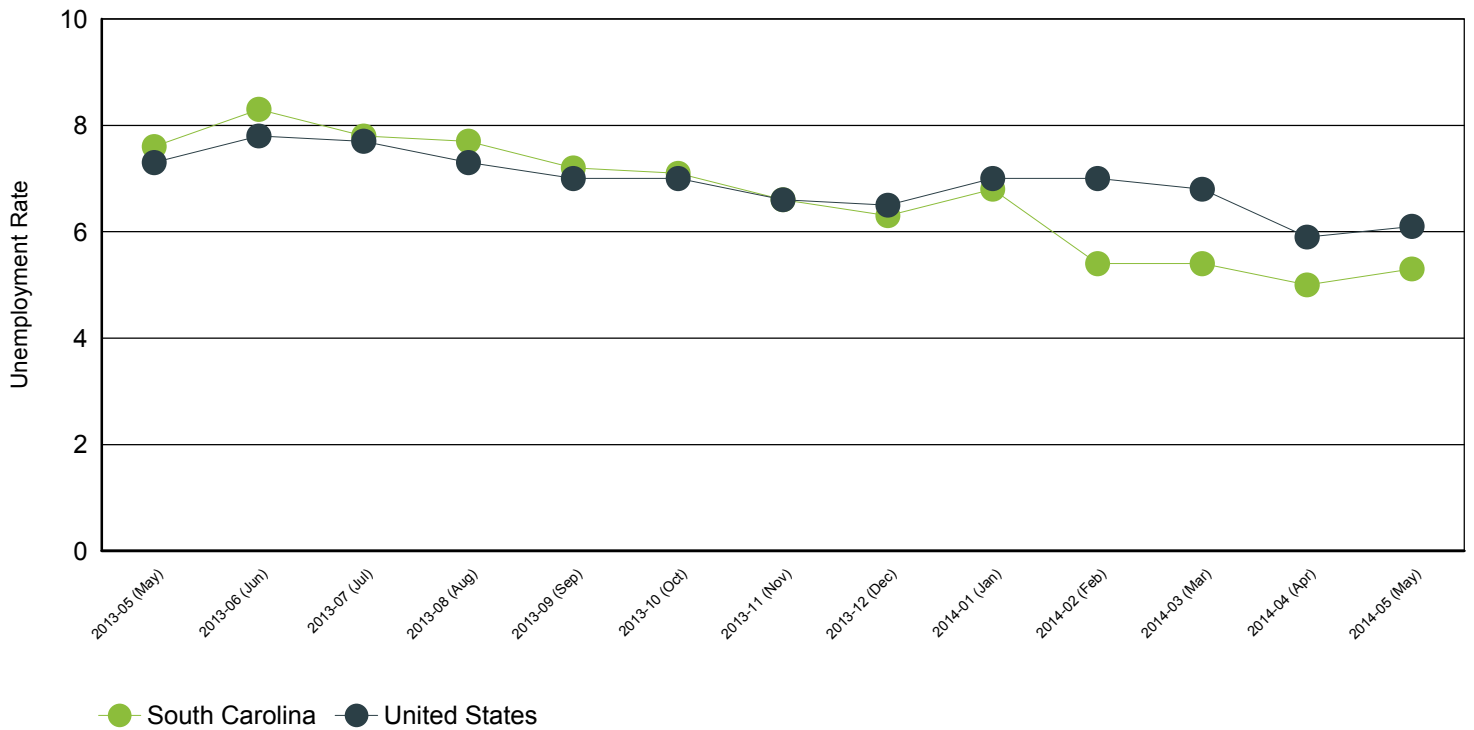

Monthly Unemployment Rate (Unadjusted)

Past 13 Months

Period	South Carolina			United States		
	Employment	Unemp	Rate	Employment	Unemp	Rate
May 2014	2,061,167	114,577	5.30%	146,398,000	9,443,000	6.10%
Apr 2014	2,051,554	107,566	5.00%	145,767,000	9,079,000	5.90%
Mar 2014	2,040,287	117,503	5.40%	145,090,000	10,537,000	6.80%
Feb 2014	2,021,915	115,210	5.40%	144,134,000	10,893,000	7.00%
Jan 2014	2,004,877	146,340	6.80%	143,526,000	10,855,000	7.00%
Dec 2013	2,012,780	134,518	6.30%	144,423,000	9,984,000	6.50%
Nov 2013	2,015,810	141,485	6.60%	144,775,000	10,271,000	6.60%
Oct 2013	2,017,570	153,079	7.10%	144,144,000	10,773,000	7.00%
Sep 2013	2,021,863	157,111	7.20%	144,651,000	10,885,000	7.00%
Aug 2013	2,024,976	169,865	7.70%	144,509,000	11,462,000	7.30%
Jul 2013	2,038,604	173,444	7.80%	145,113,000	12,083,000	7.70%
Jun 2013	2,039,566	183,789	8.30%	144,841,000	12,248,000	7.80%
May 2013	2,036,950	167,401	7.60%	144,432,000	11,302,000	7.30%

Source: S.C. Department of Employment & Workforce