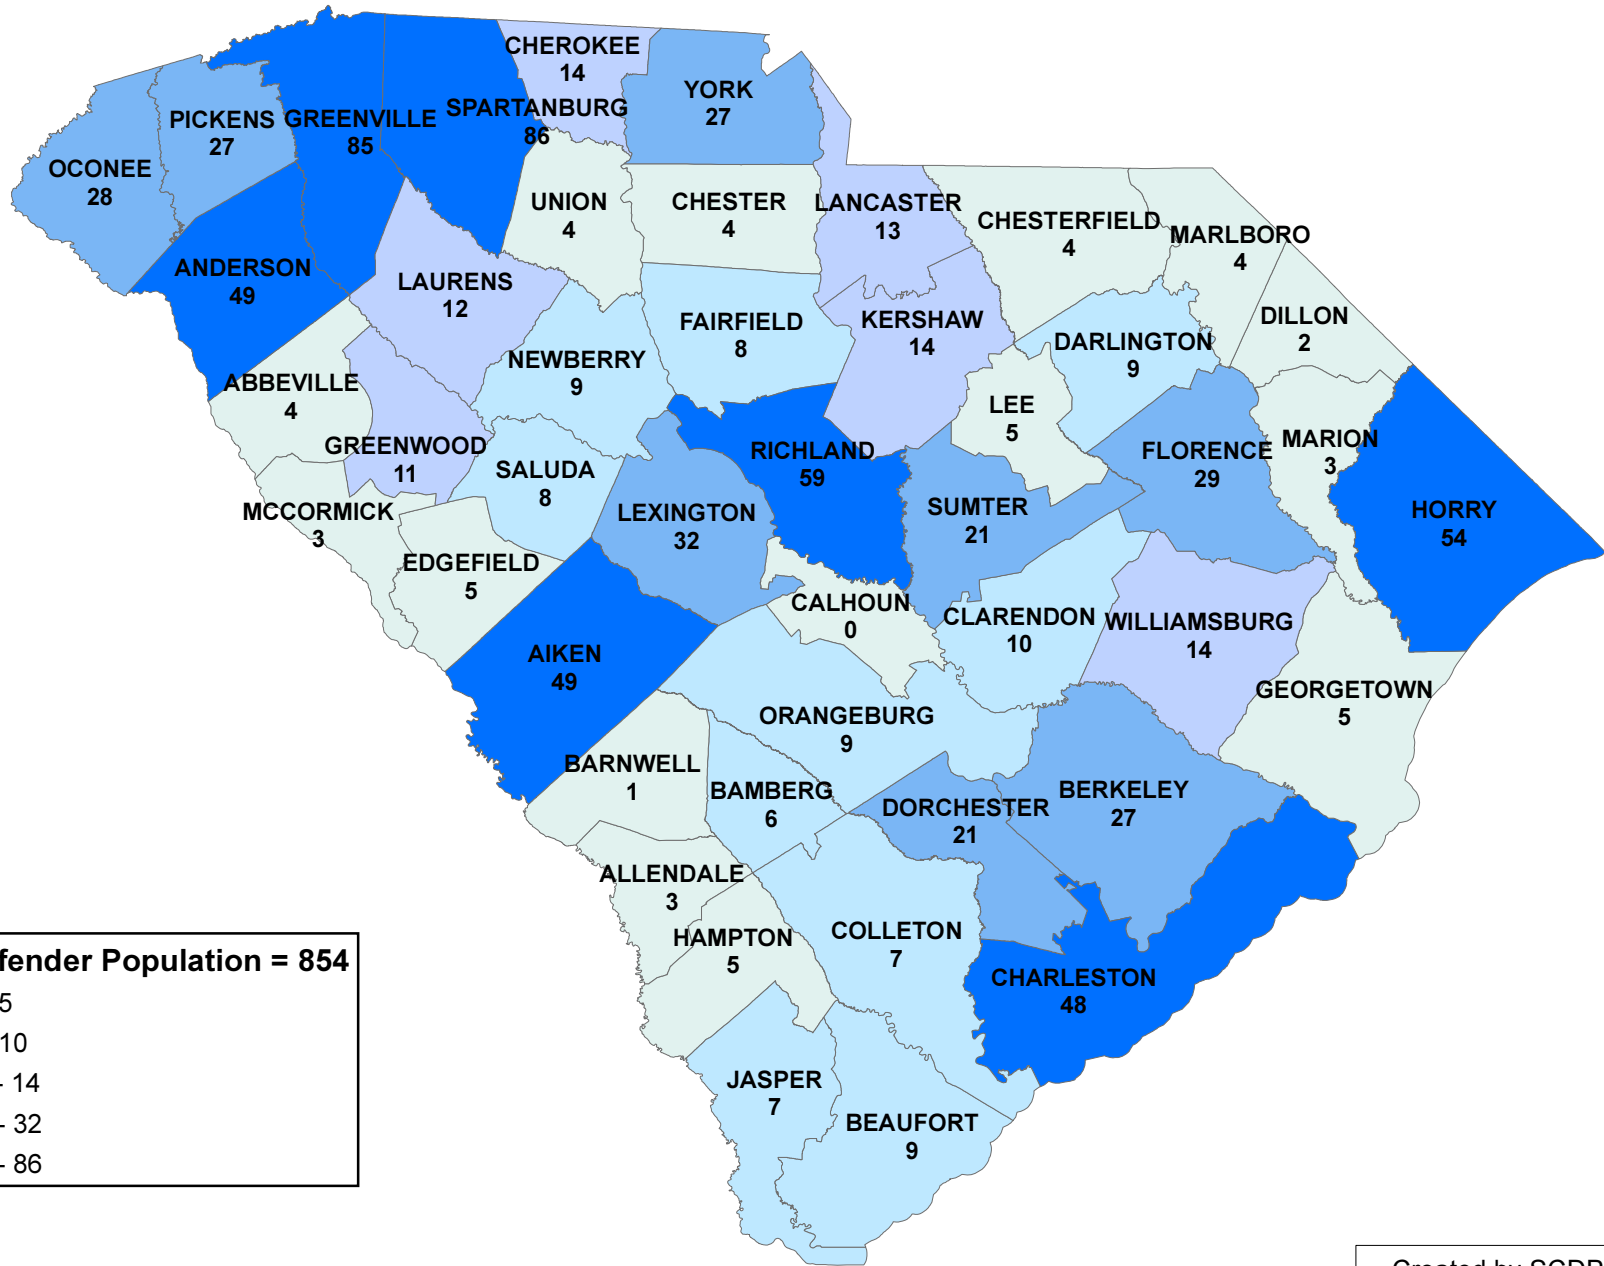

# SCDPPPS Supervised Population with Current Sex Offense

## June 17, 2014

**Sex Offender Population = 854**

- 0 - 5
- 6 - 10
- 11 - 14
- 15 - 32
- 33 - 86

Created by SCDPPPS MPS  
 OMS Data as of 6/17/14  
 Created on 6/20/14