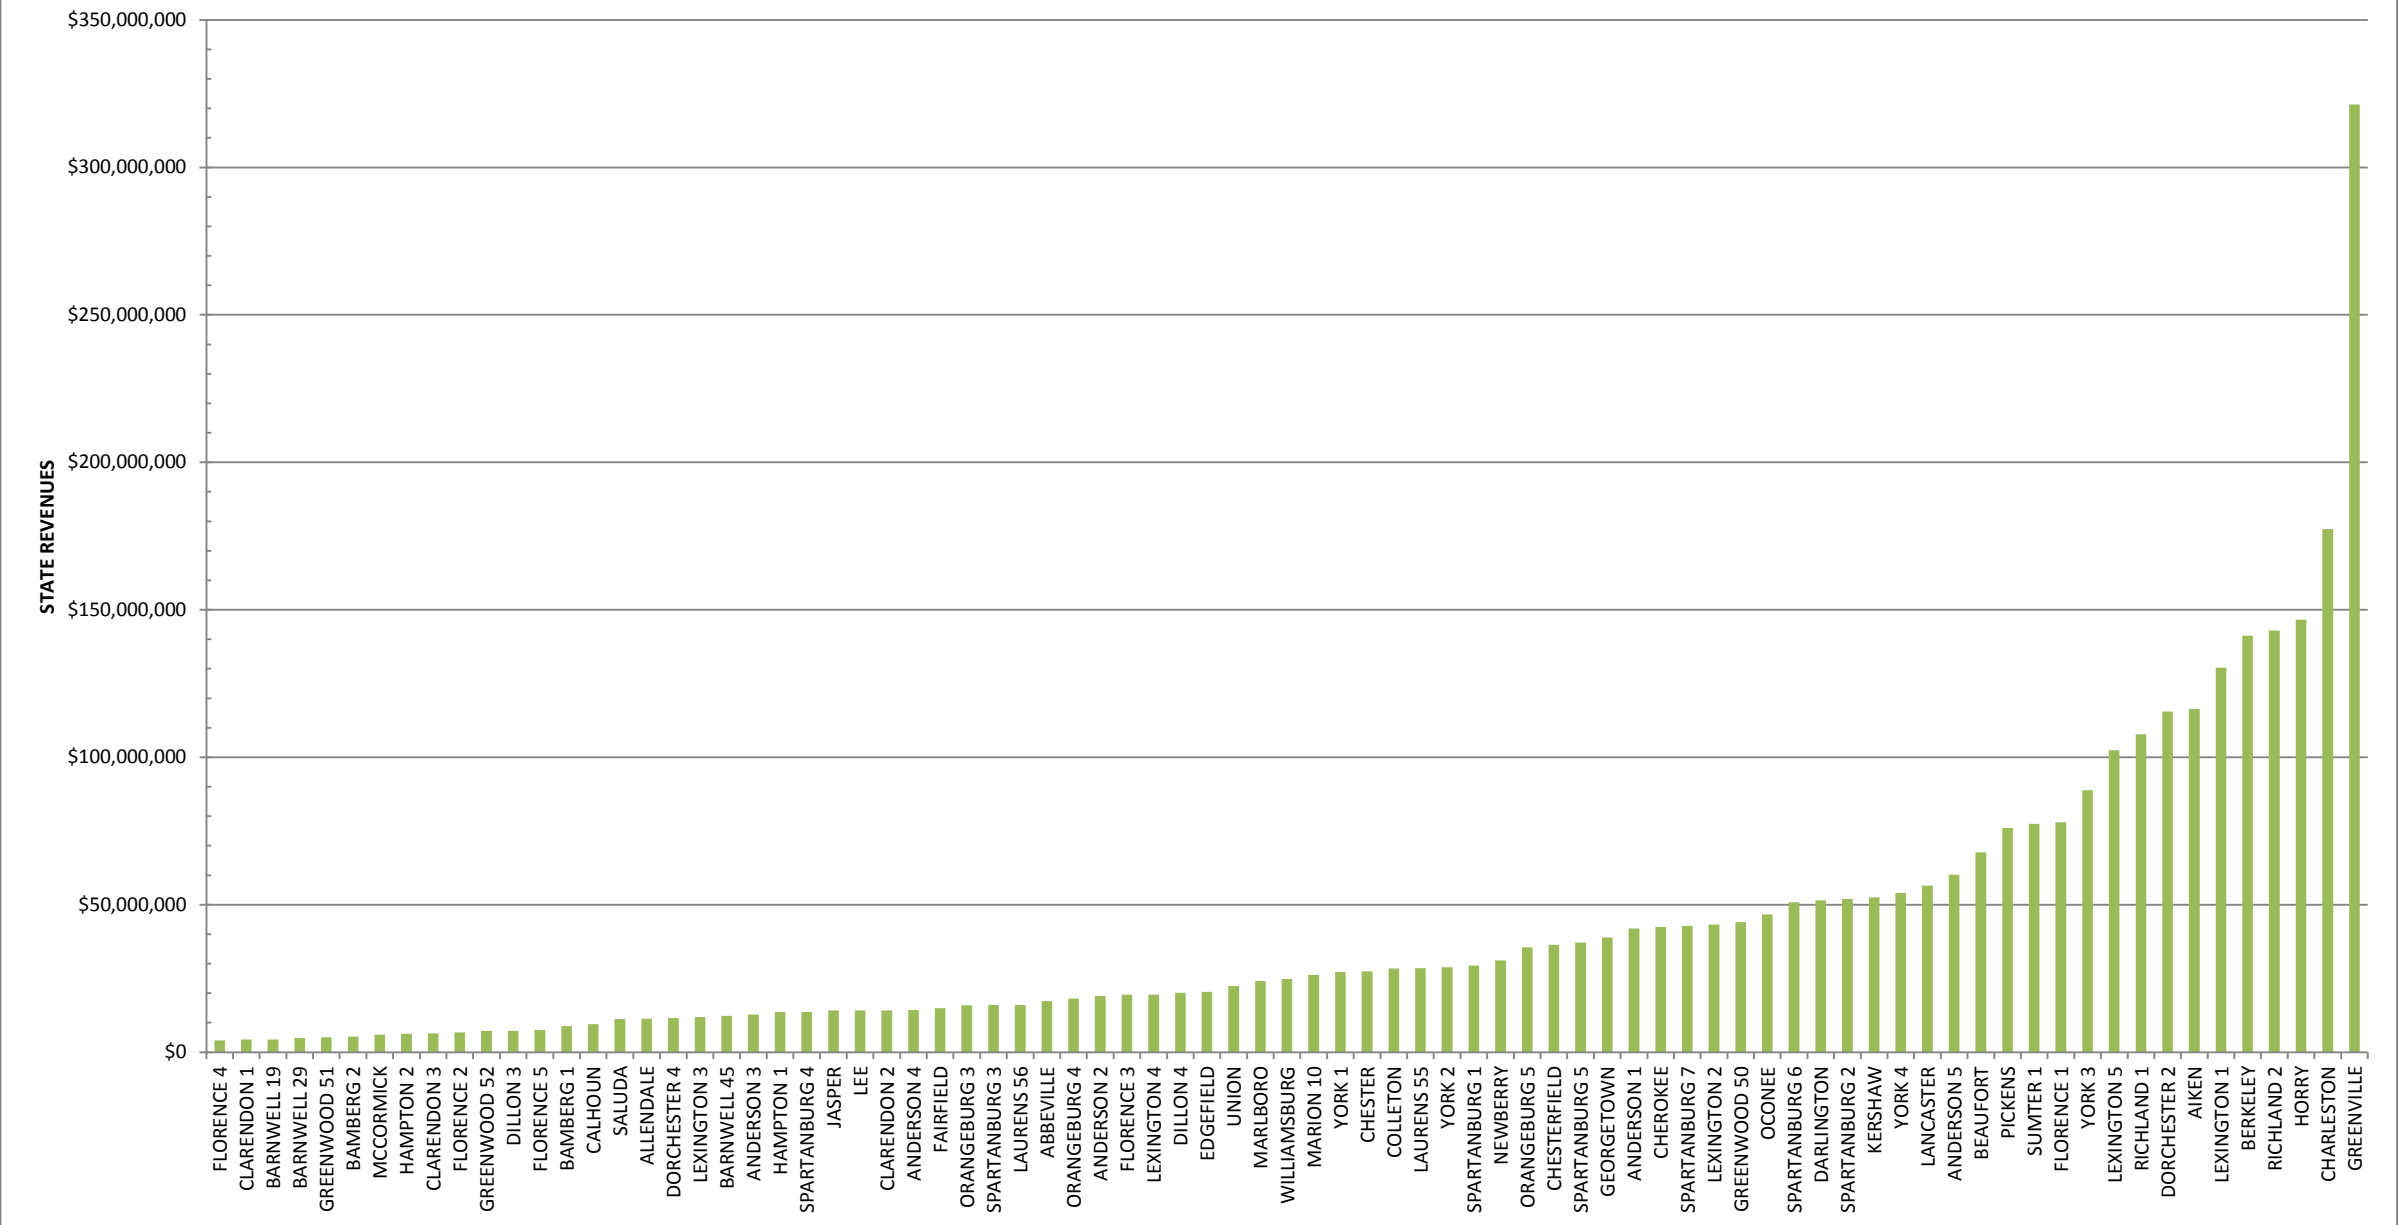

SC FEDERAL REVENUES BY SCHOOL DISTRICT - FY 2012

SC STATE REVENUES BY SCHOOL DISTRICT - FY 2012

SC LOCAL REVENUES BY SCHOOL DISTRICT - FY 2012

SC TOTAL REVENUES BY SCHOOL DISTRICT - FY 2012