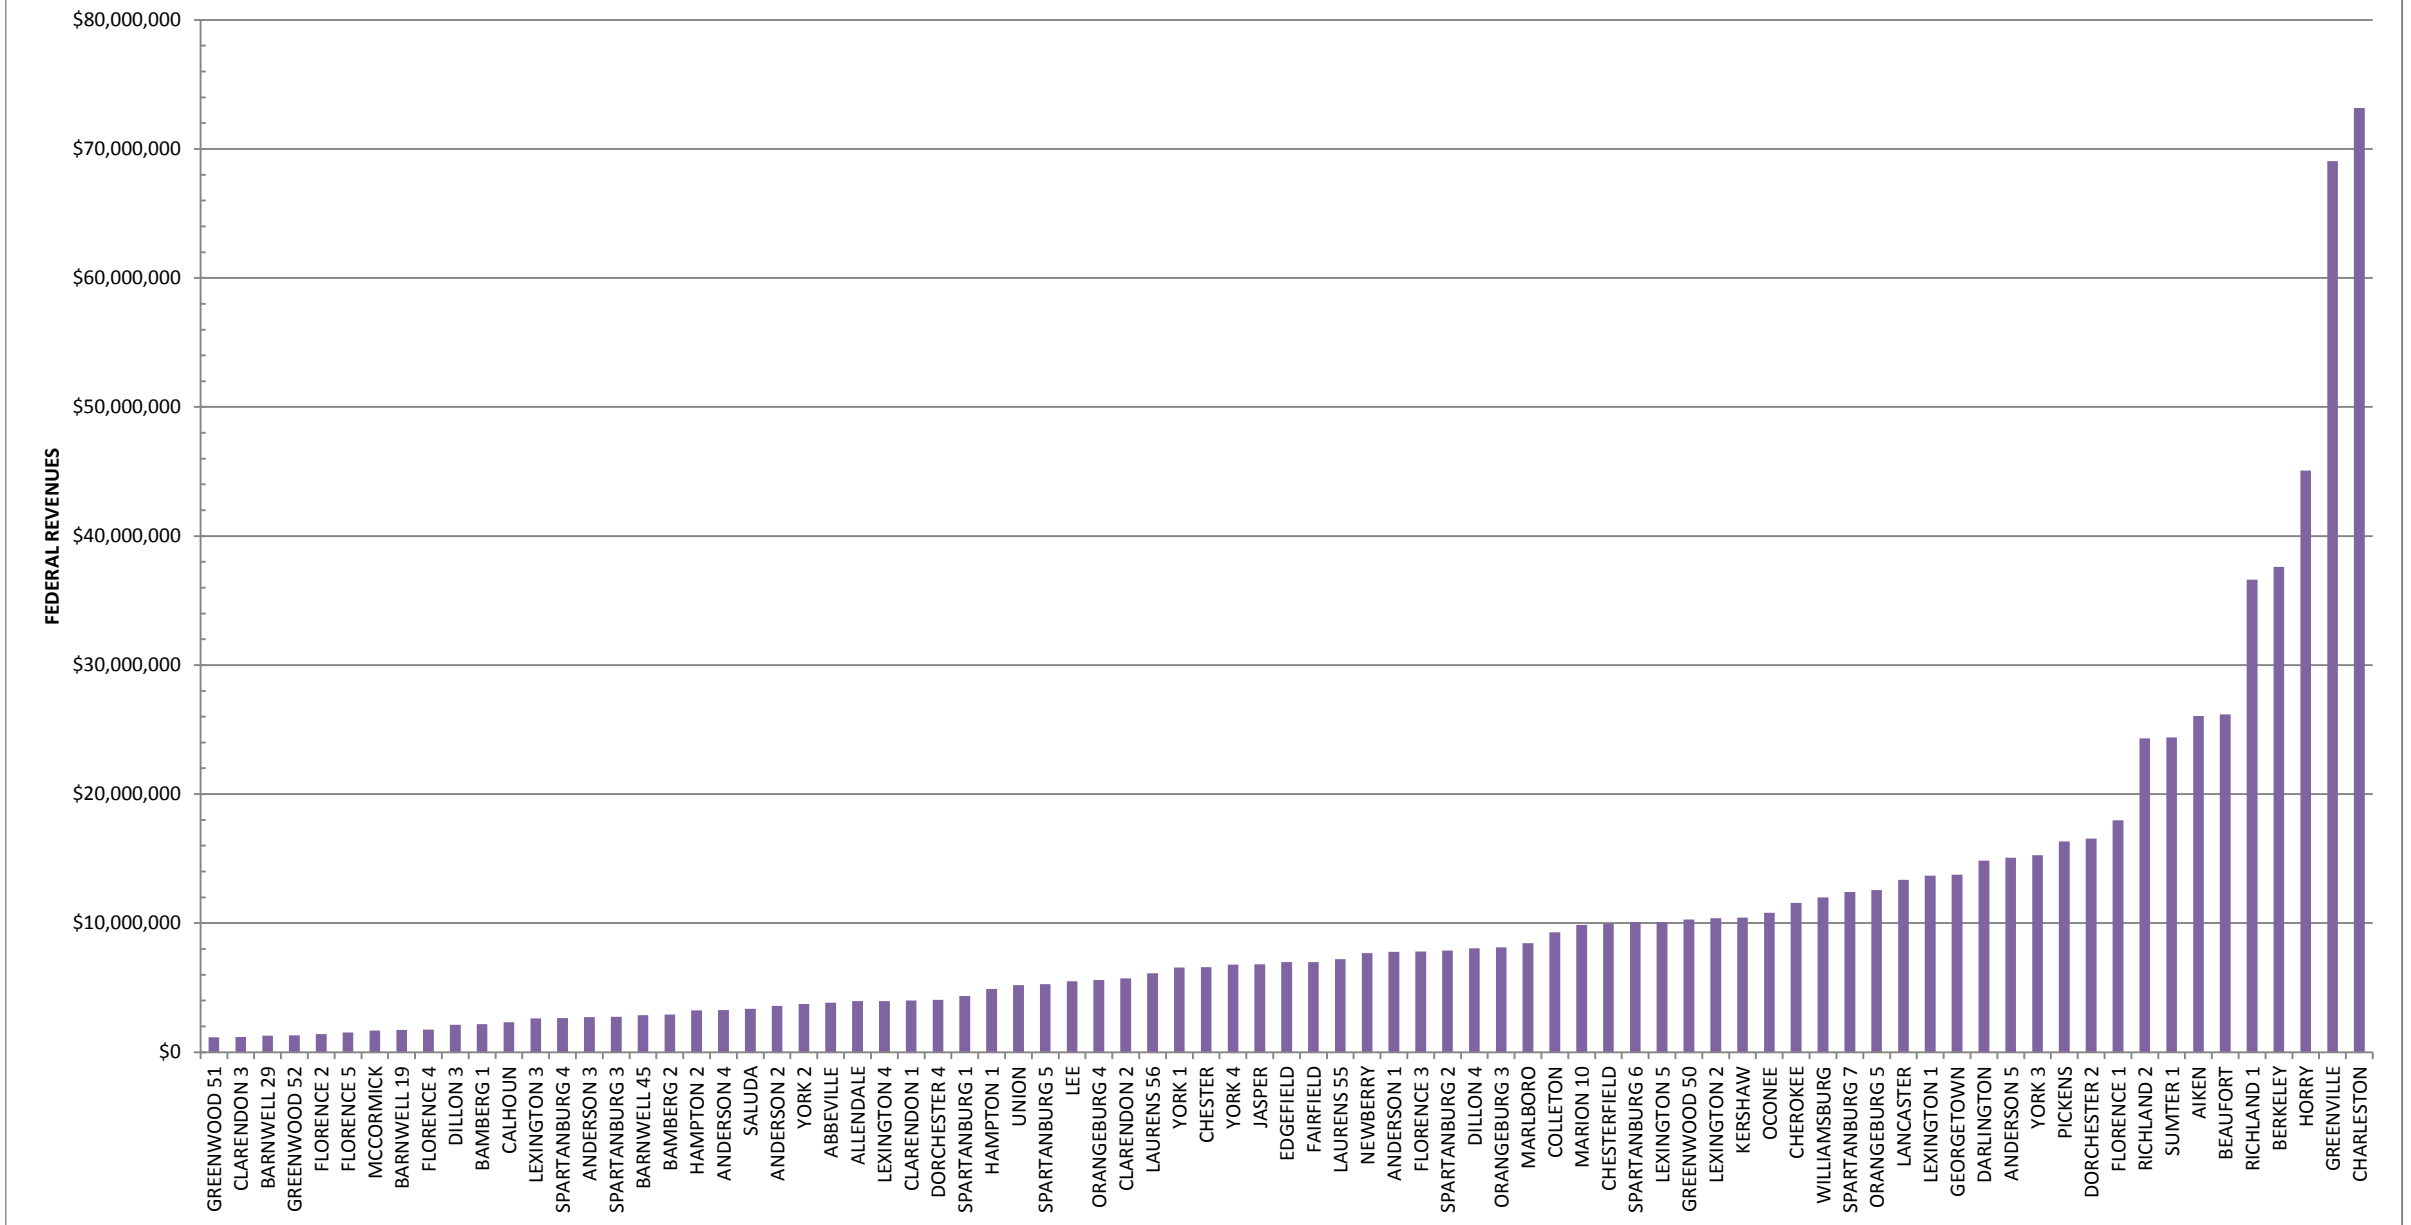

SC FEDERAL REVENUES BY SCHOOL DISTRICT - FY 2012

SC STATE REVENUES BY SCHOOL DISTRICT - FY 2012

SC LOCAL REVENUES BY SCHOOL DISTRICT - FY 2012

SC TOTAL REVENUES BY SCHOOL DISTRICT - FY 2012