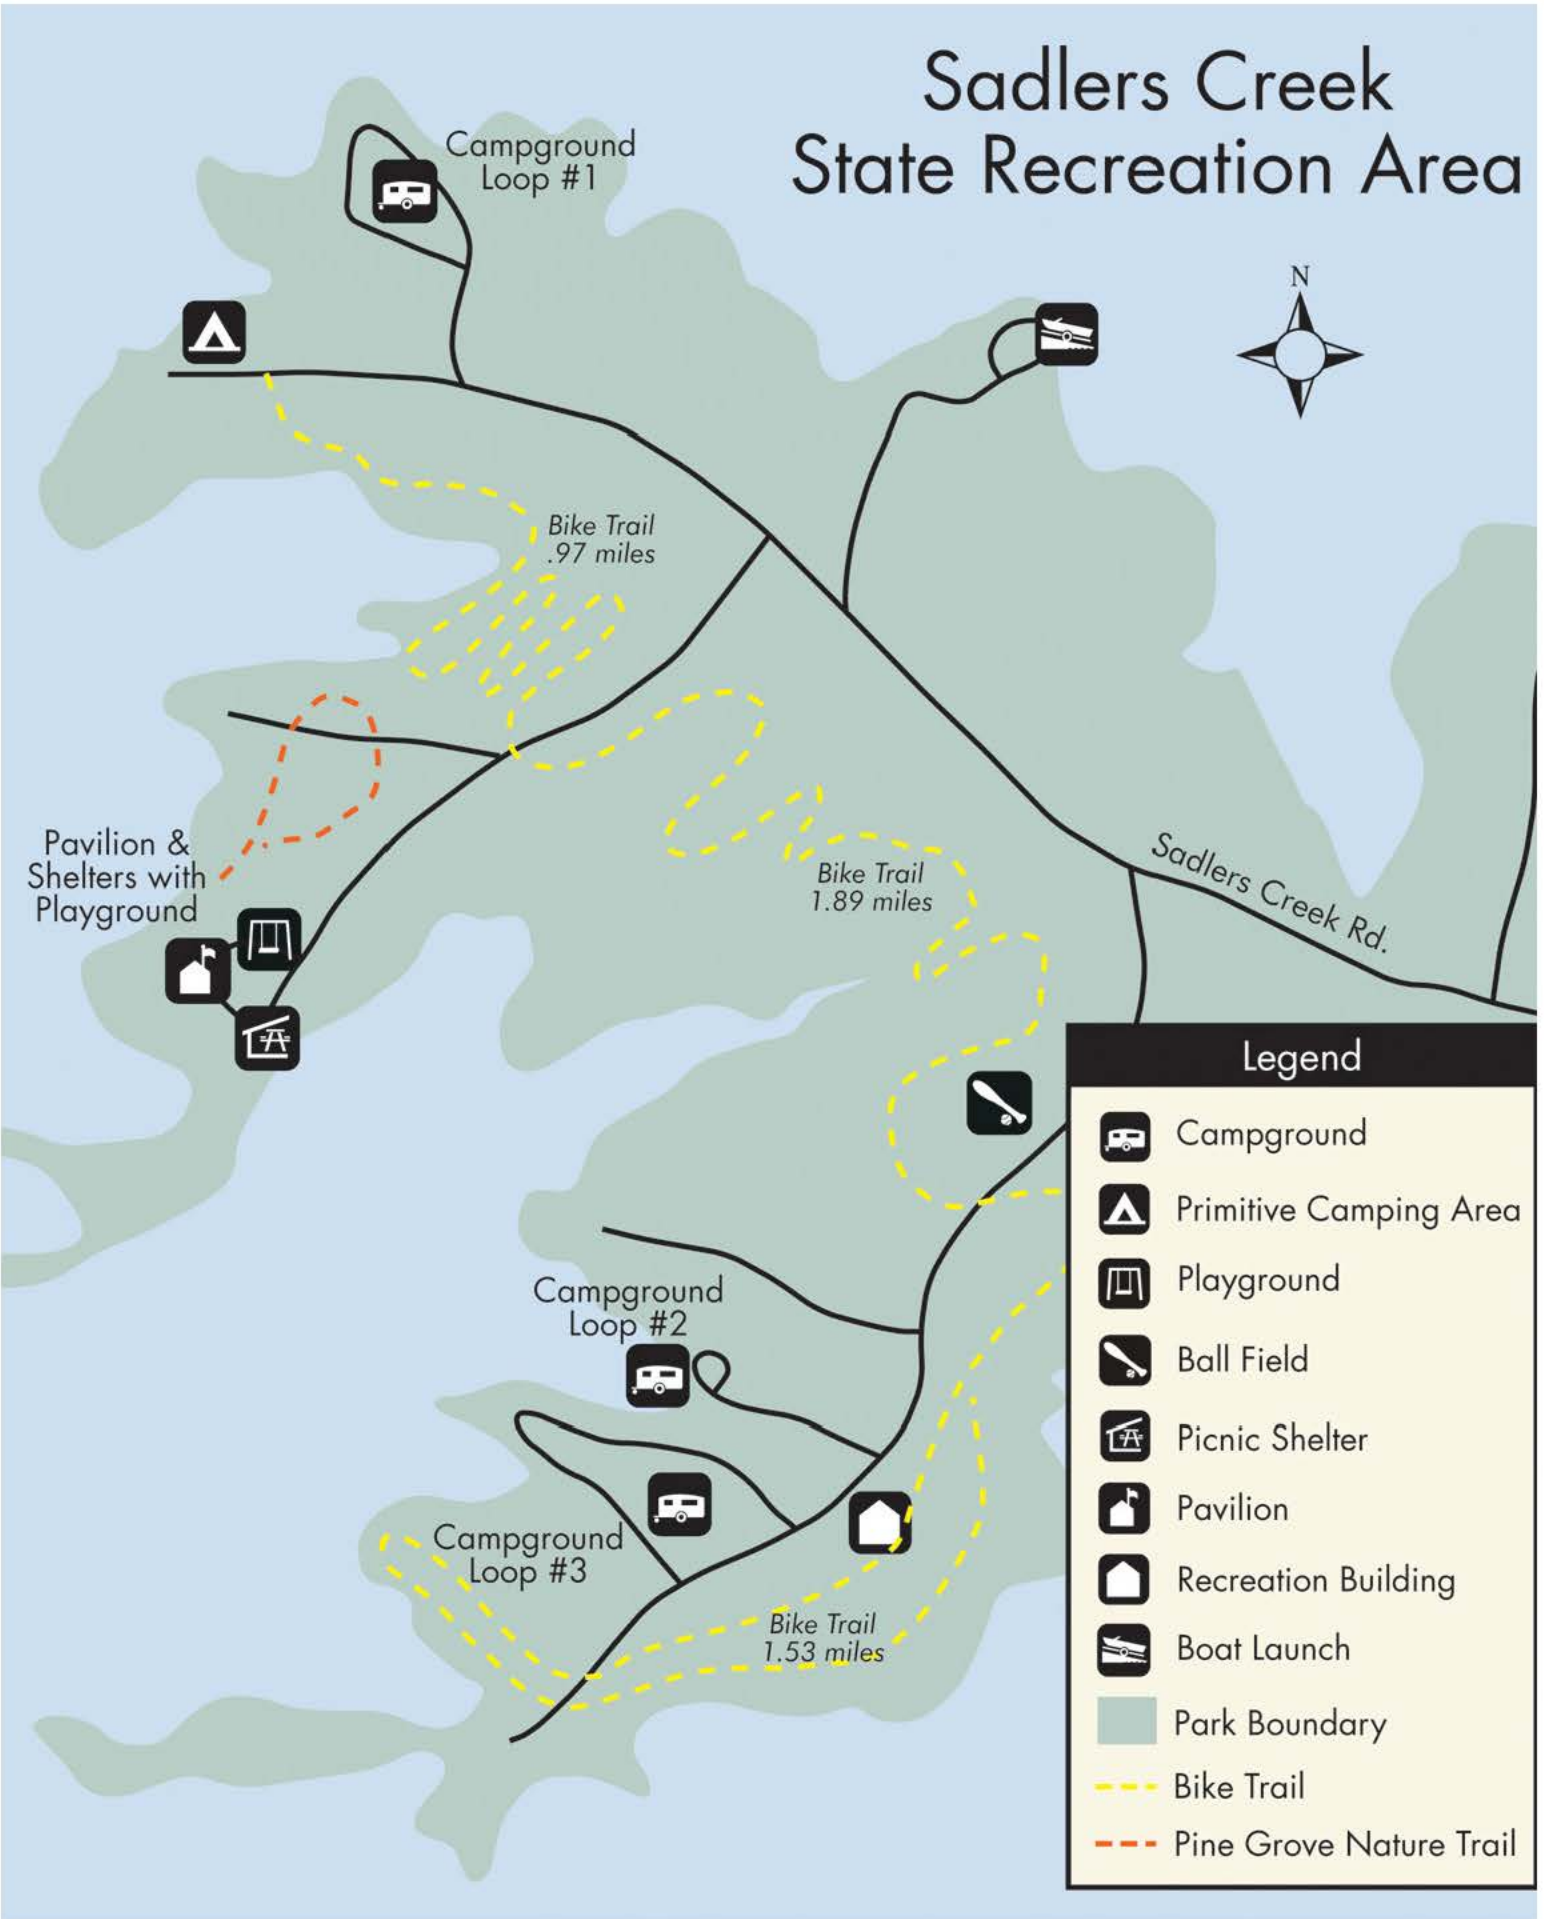

# Sadlers Creek State Recreation Area

## Legend

- Campground
- Primitive Camping Area
- Playground
- Ball Field
- Picnic Shelter
- Pavilion
- Recreation Building
- Boat Launch
- Park Boundary
- Bike Trail
- Pine Grove Nature Trail