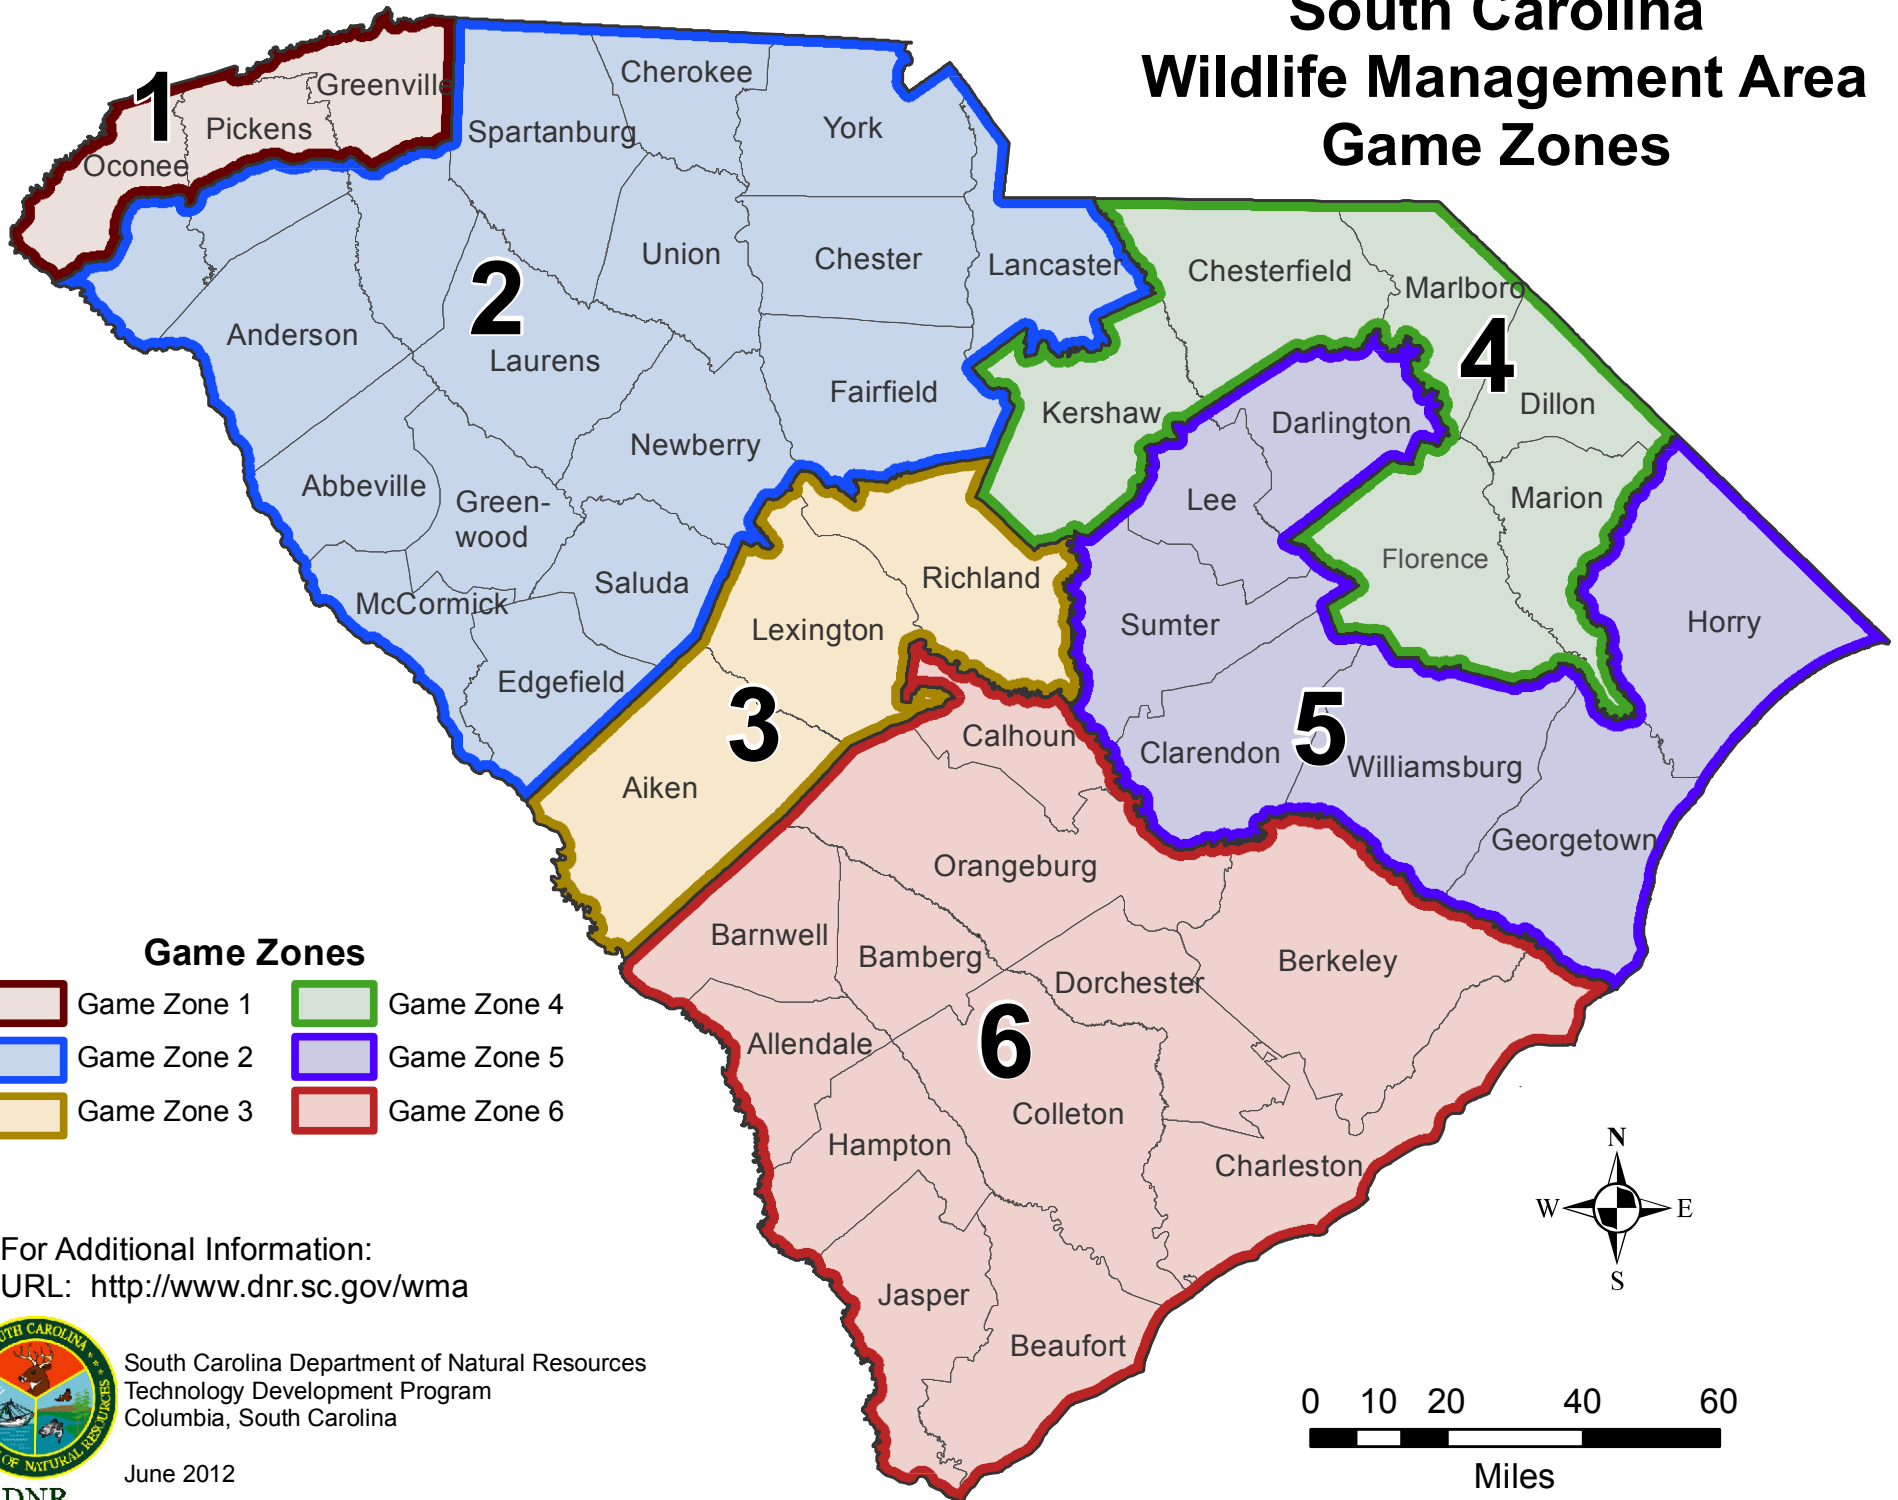

# South Carolina Wildlife Management Area Game Zones

## Game Zones

- |  |   |
|--|---|
|  Game Zone 1 |  Game Zone 4 |
|  Game Zone 2 |  Game Zone 5 |
|  Game Zone 3 |  Game Zone 6 |

For Additional Information:  
URL: <http://www.dnr.sc.gov/wma>

South Carolina Department of Natural Resources  
Technology Development Program  
Columbia, South Carolina